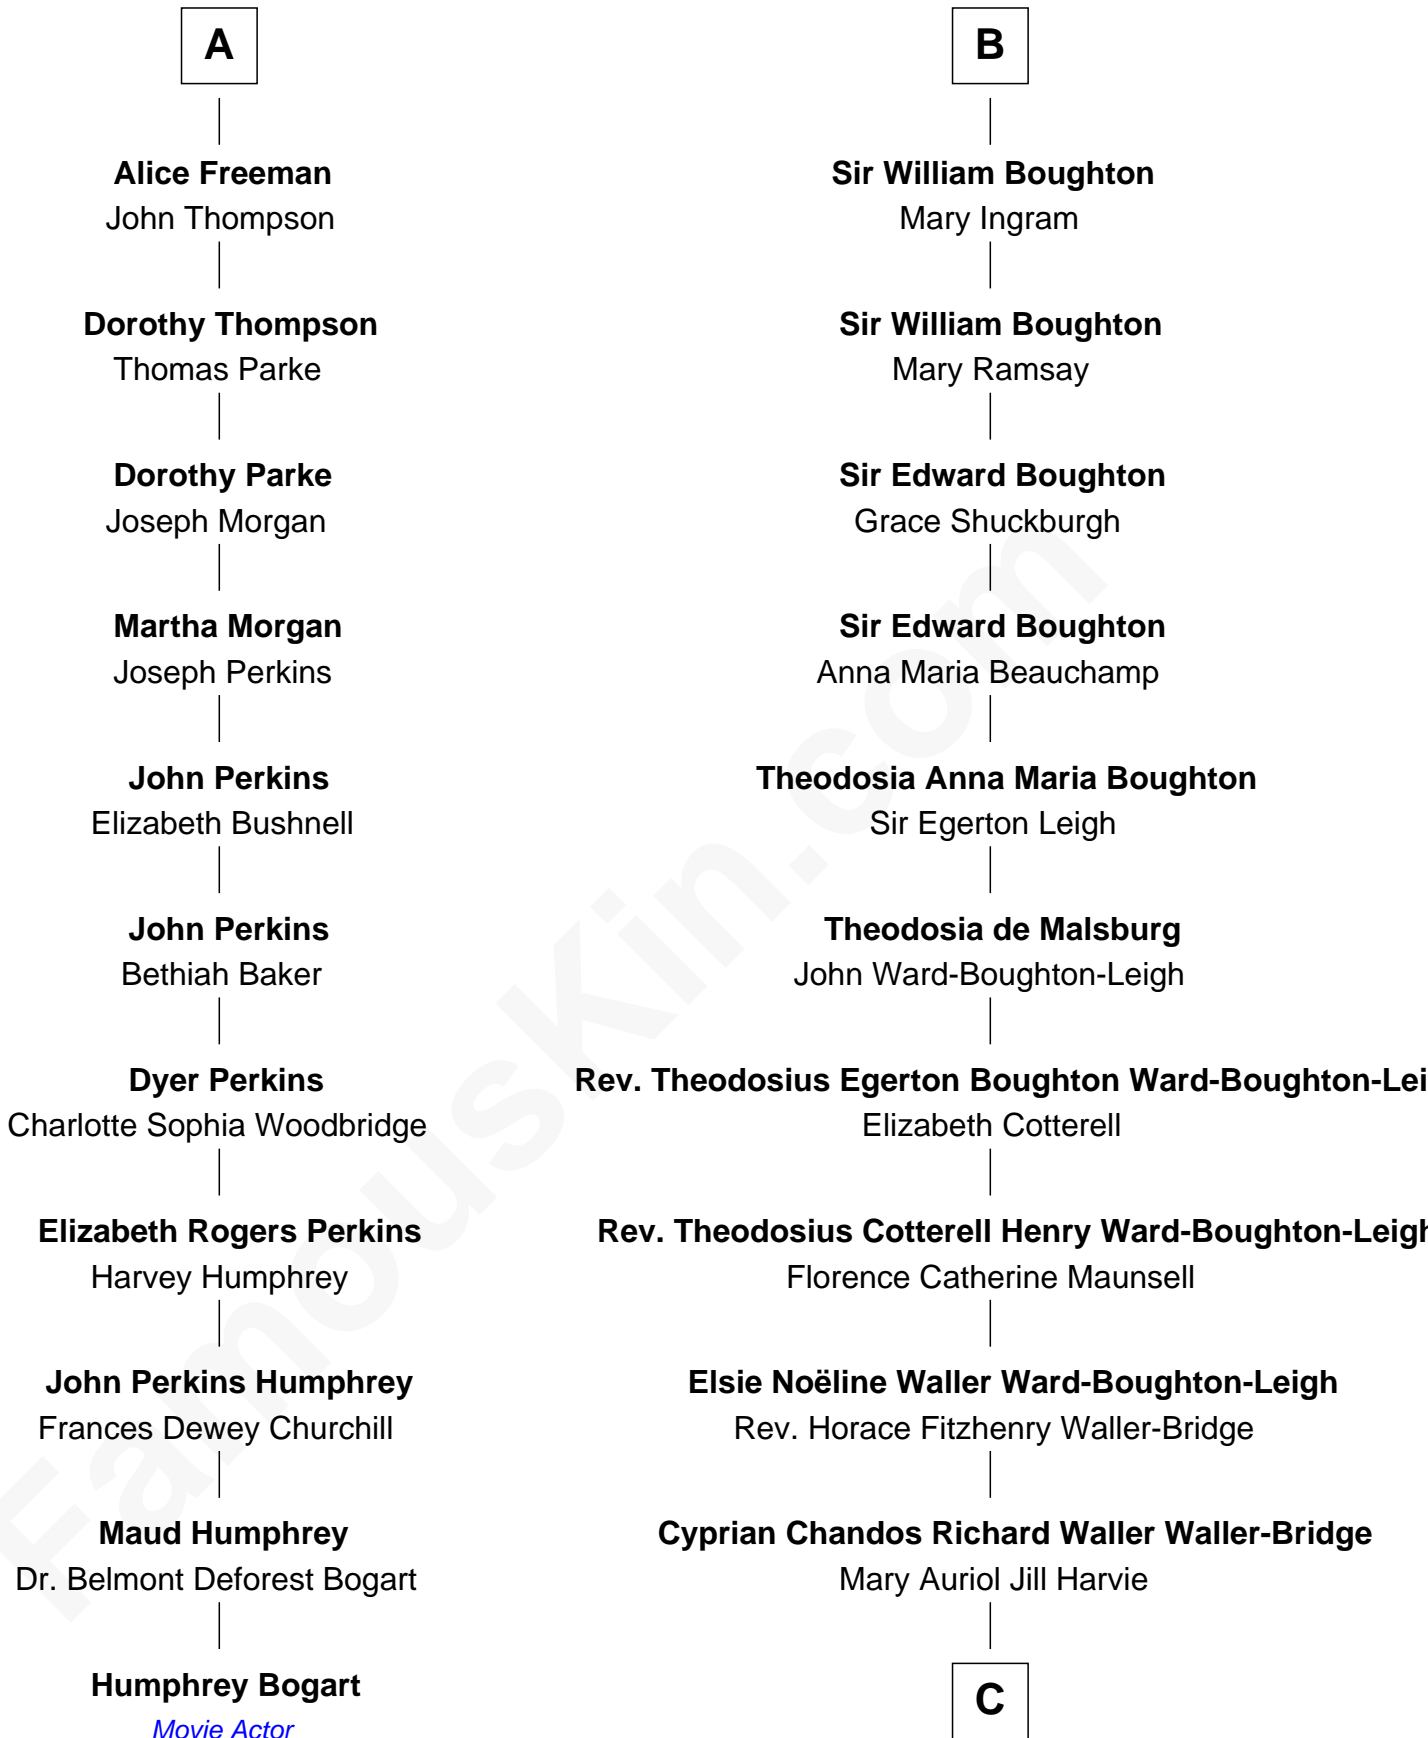

FamousKin.com
Relationship Chart of
Humphrey Bogart
Movie Actor

17th cousin 1 time removed of
Phoebe Waller-Bridge
Theatre, TV and Movie Actress

C

Michael Cyprian Waller-Bridge

Teresa Mary Clerke

Phoebe Waller-Bridge