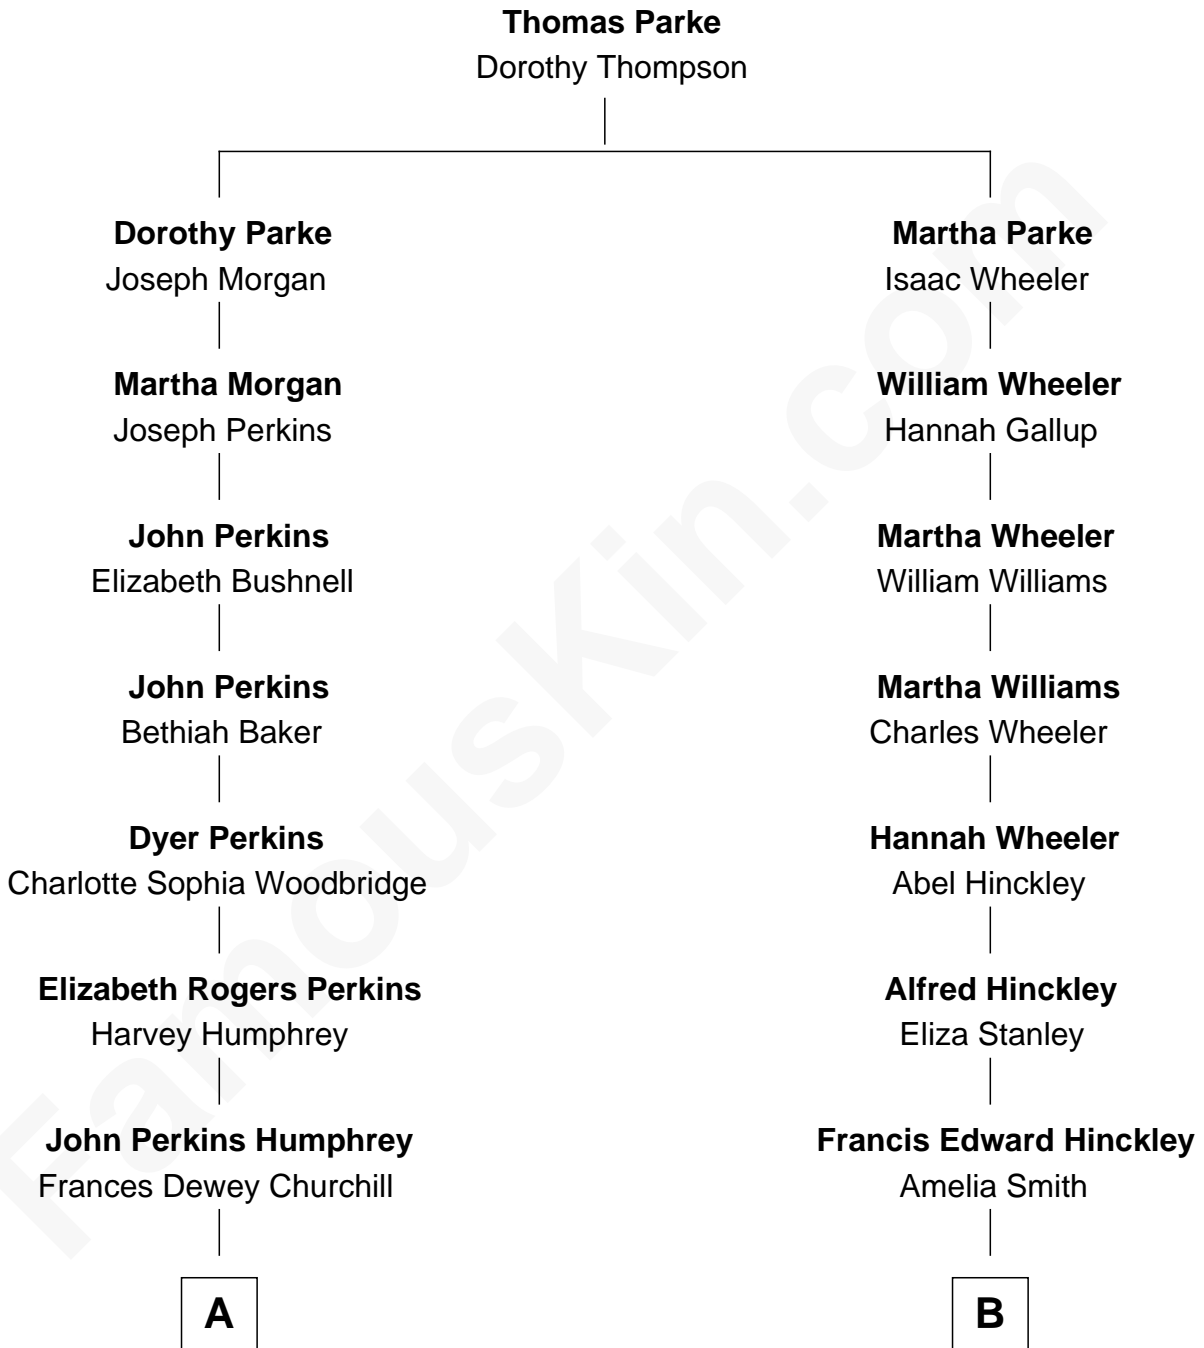

**FamousKin.com**  
**Relationship Chart of**  
**Humphrey Bogart**  
*Movie Actor*

8th cousin 1 time removed of

**John Hinckley, Jr.**  
*Shot President Ronald Reagan*

**A**

**Maud Humphrey**  
Dr. Belmont Deforest Bogart

**Humphrey Bogart**  
*Movie Actor*

**B**

**Percival Porter Hinckley**  
Katherine Avilla Warnock

**John Warnock Hinckley**  
Jo Ann Moore

**John Hinckley, Jr.**  
*Shot President Ronald Reagan*

FamousKin.com