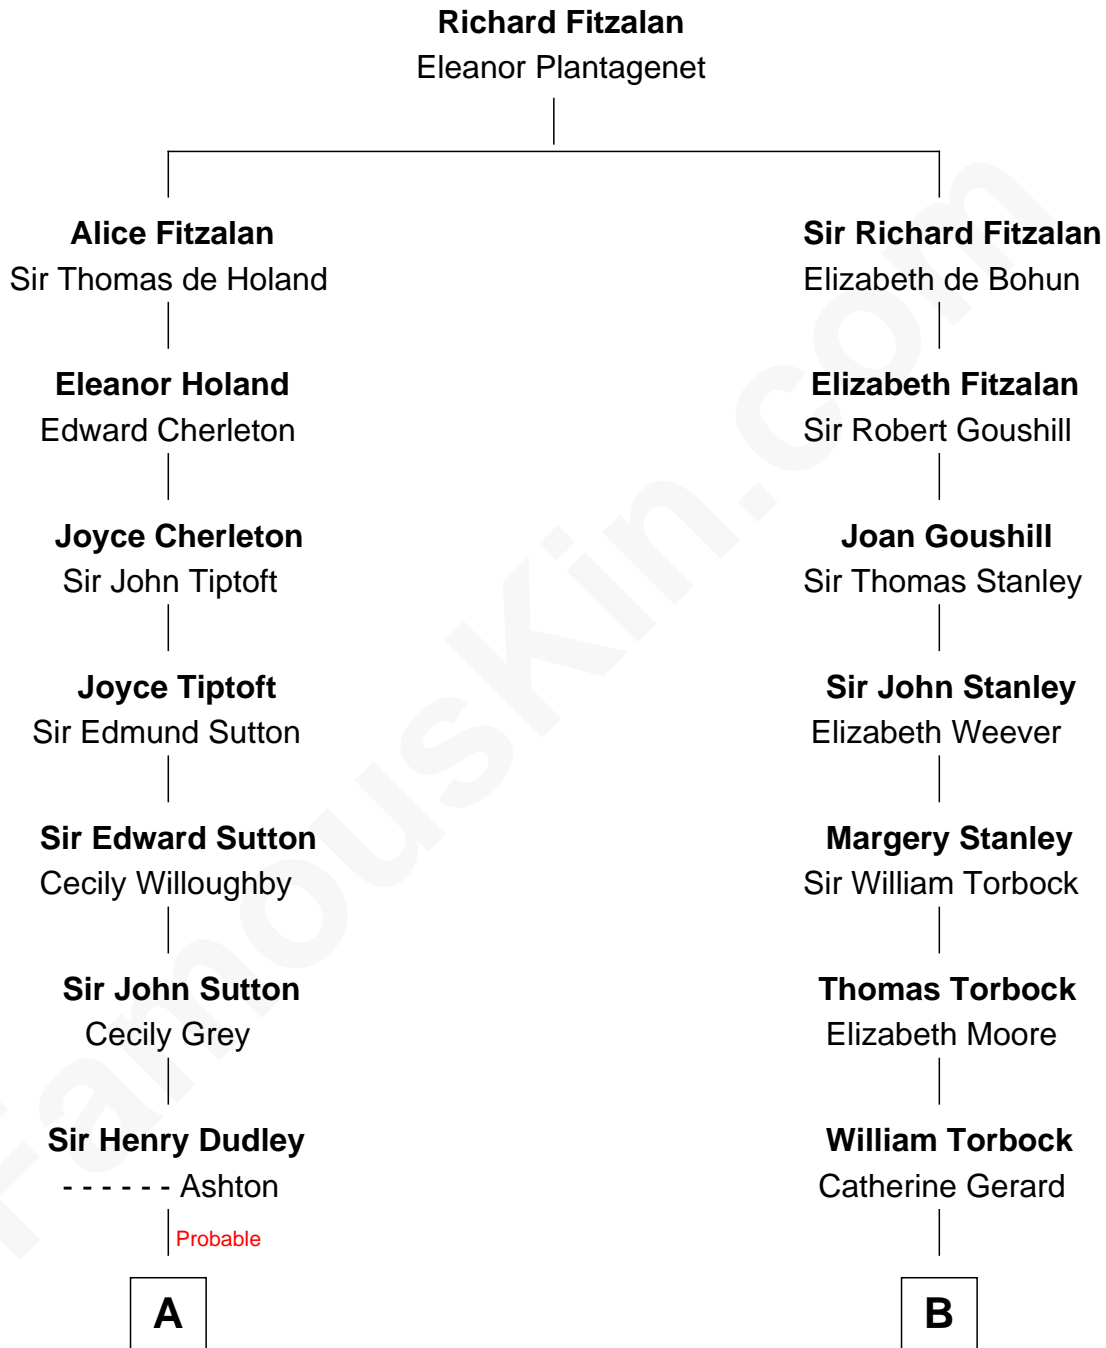

**FamousKin.com**  
**Relationship Chart of**  
**Humphrey Bogart**  
*Movie Actor*

17th cousin 1 time removed of

**Juliette Gordon Low**  
*Founder of the Girl Scouts*

**C**

—  
**Maud Humphrey**  
Dr. Belmont Deforest Bogart