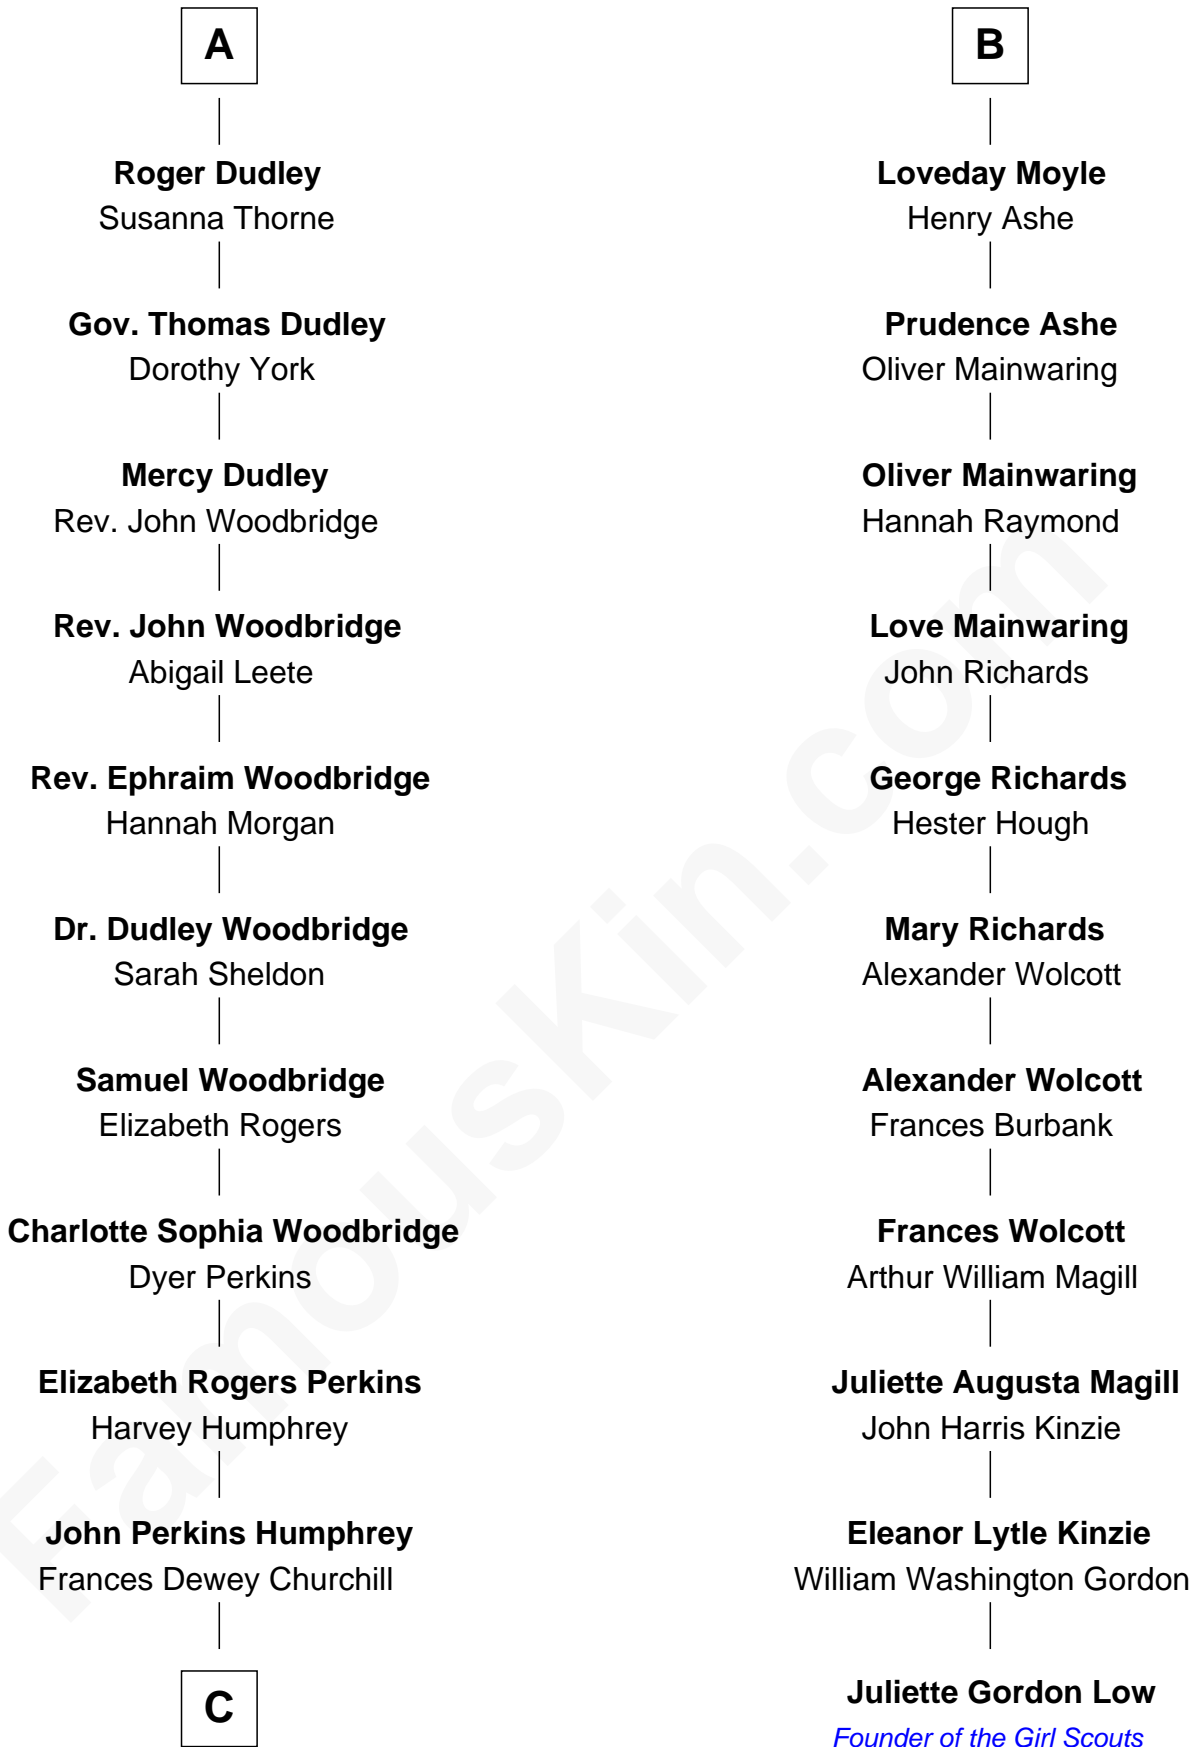

**FamousKin.com**  
**Relationship Chart of**  
**Humphrey Bogart**  
*Movie Actor*

17th cousin 1 time removed of

**Juliette Gordon Low**  
*Founder of the Girl Scouts*

**C**

**Maud Humphrey**  
Dr. Belmont Deforest Bogart

**Humphrey Bogart**  
*Movie Actor*

FamousKin.com