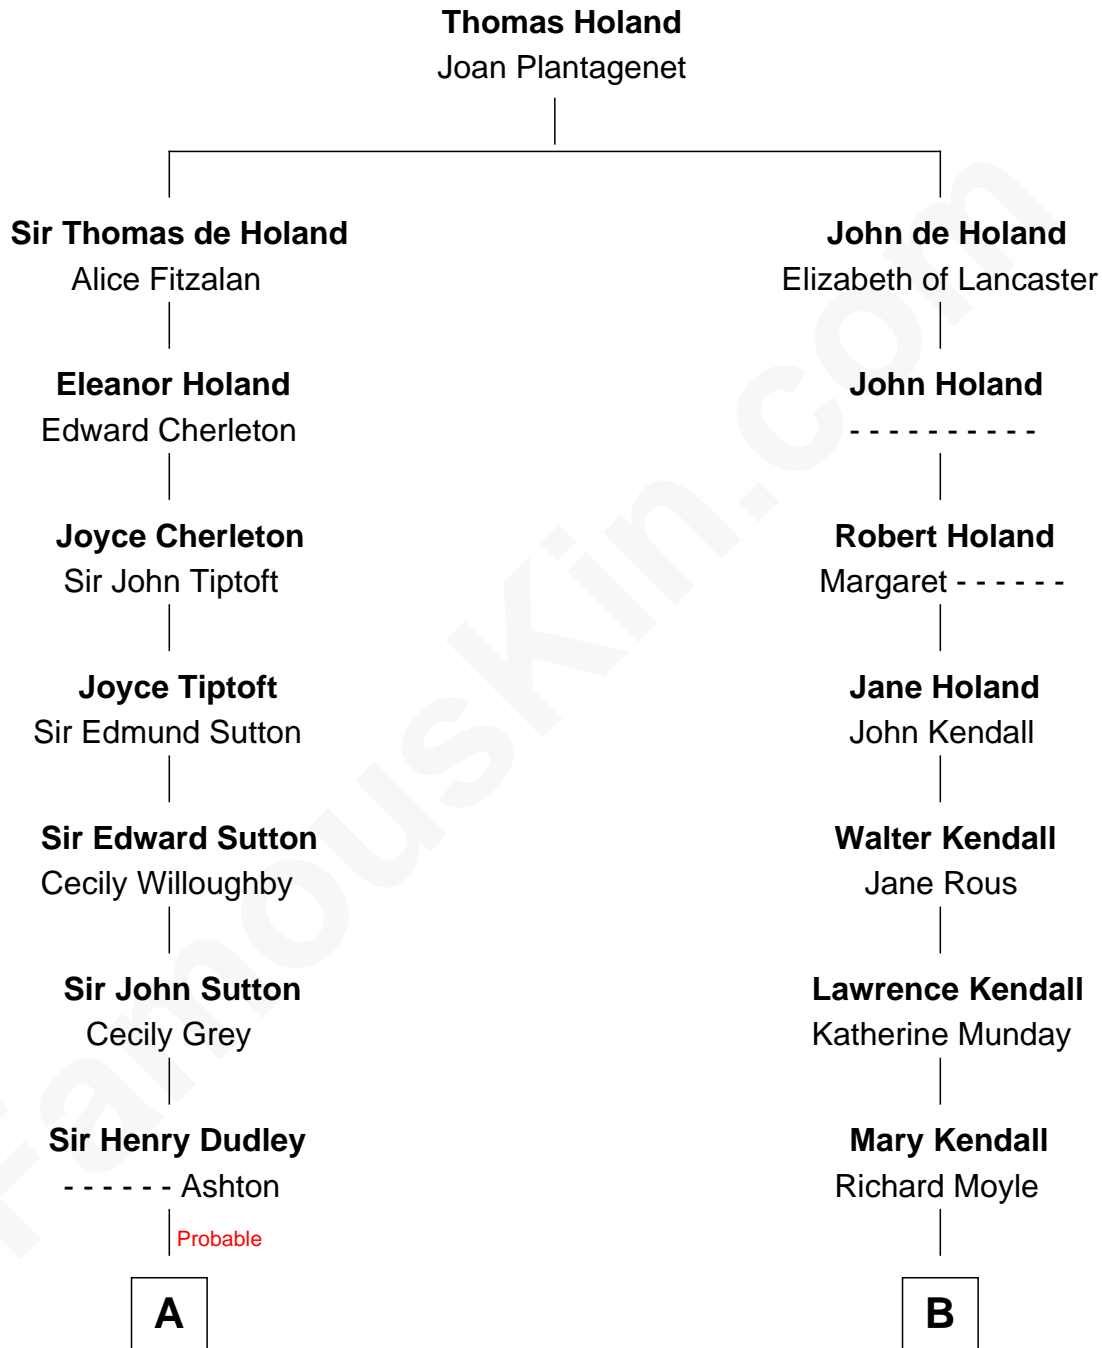

**FamousKin.com**  
**Relationship Chart of**  
**Humphrey Bogart**  
*Movie Actor*

17th cousin 1 time removed of

**Juliette Gordon Low**  
*Founder of the Girl Scouts*

**C**

**Maud Humphrey**  
Dr. Belmont Deforest Bogart