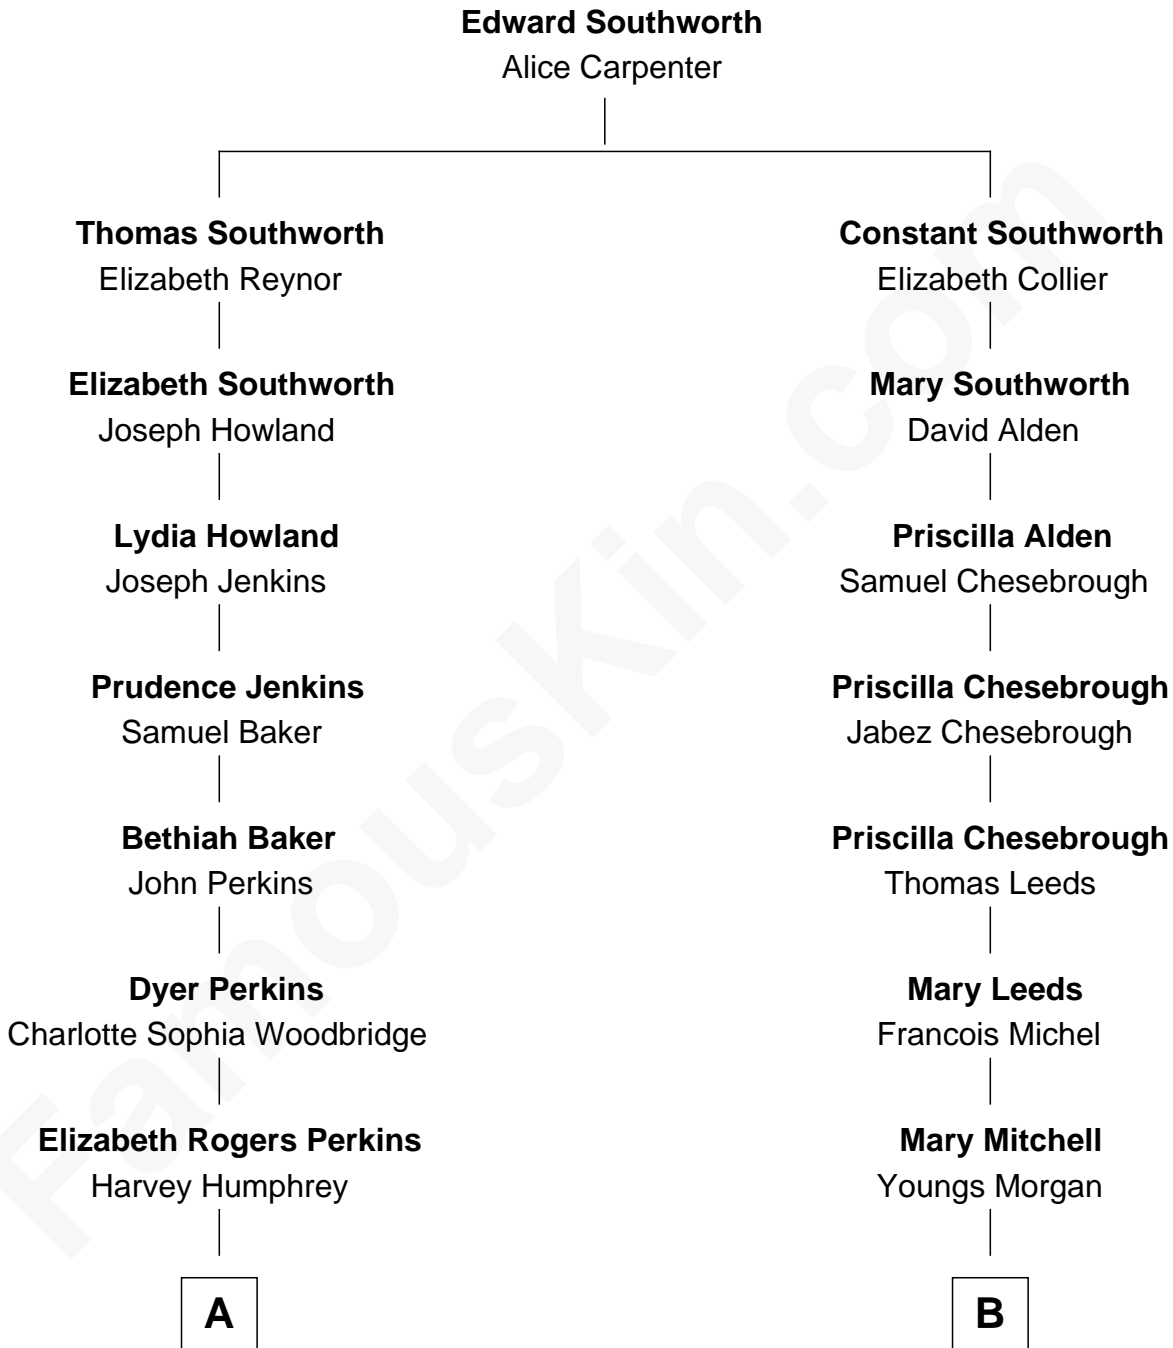

FamousKin.com
Relationship Chart of
Humphrey Bogart
Movie Actor

8th cousin 1 time removed of
William Sprague
27th Governor of Rhode Island

FamousKin.com