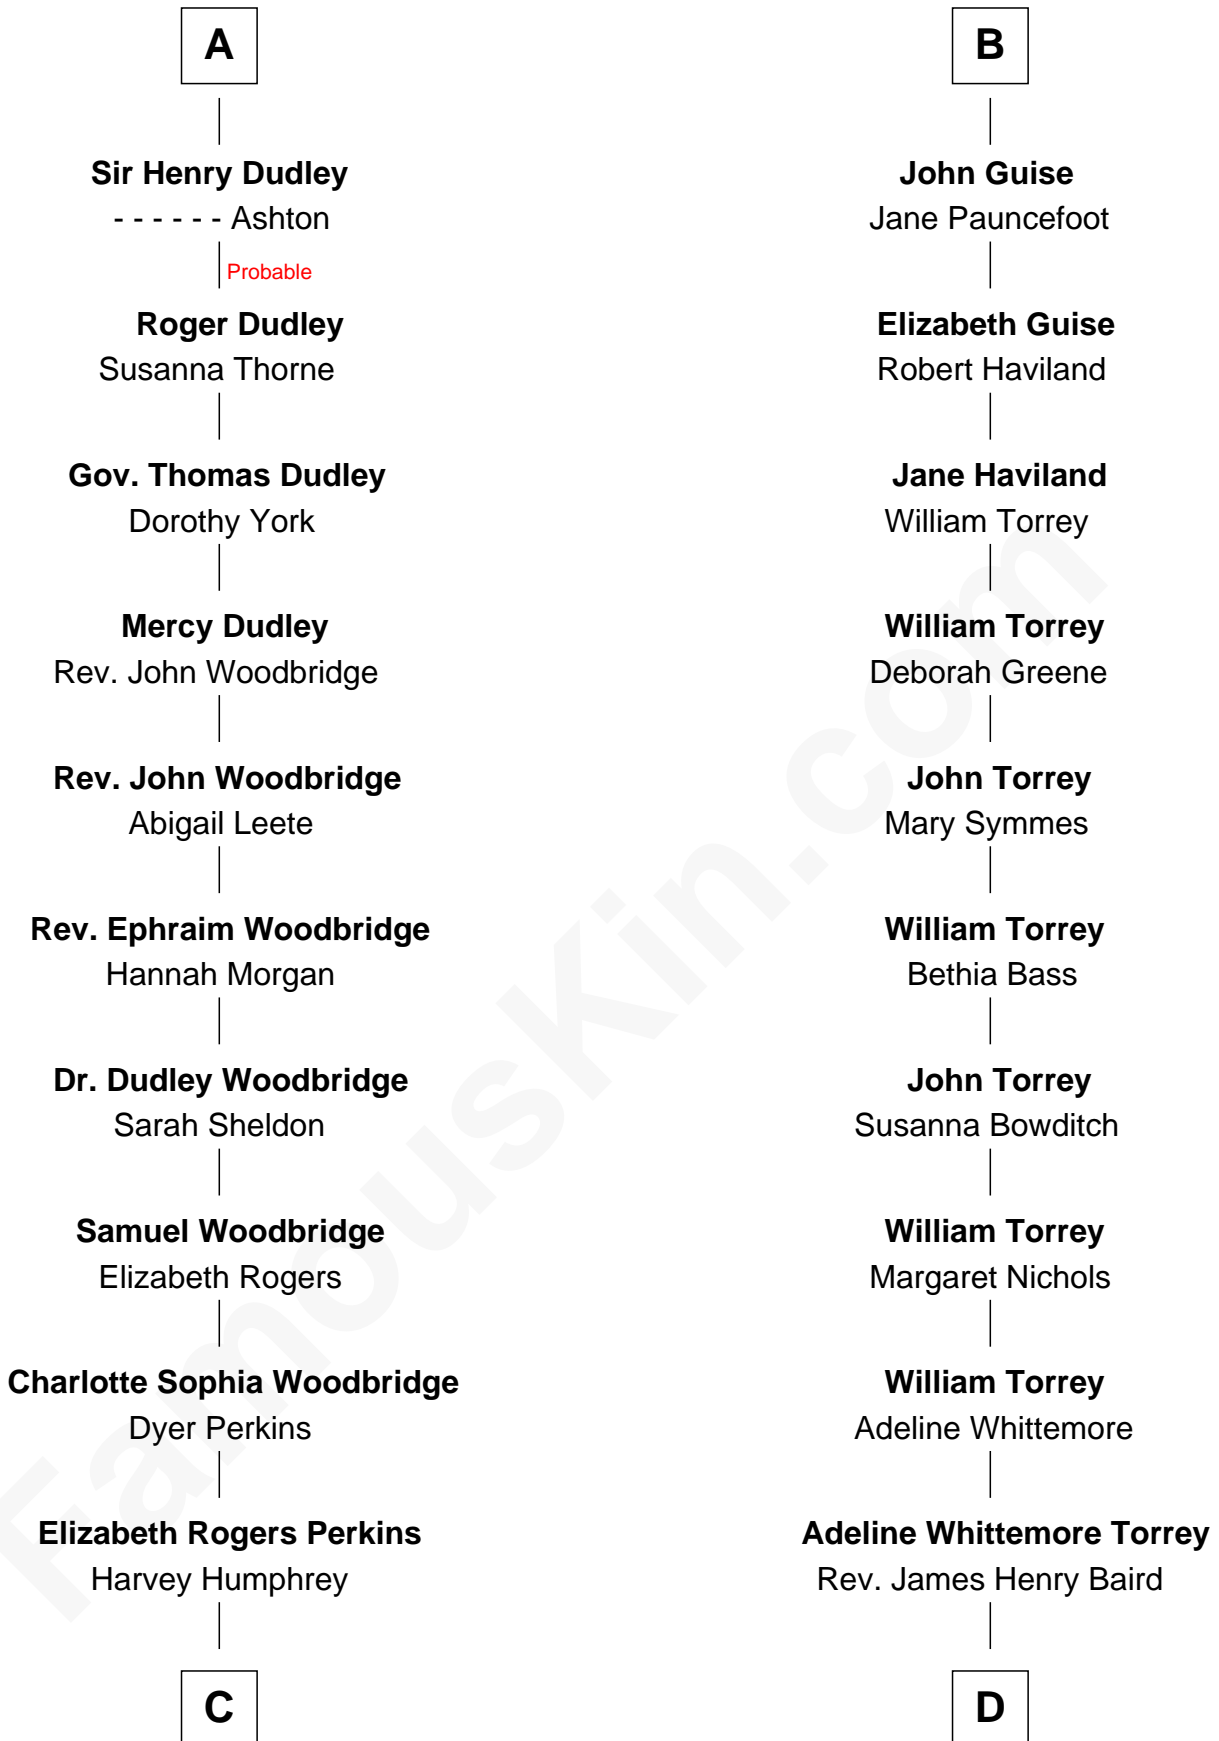

FamousKin.com
Relationship Chart of
Humphrey Bogart
Movie Actor

19th cousin 2 times removed of
Billie Eilish
Singer and Songwriter

C

John Perkins Humphrey

Frances Dewey Churchill

Maud Humphrey

Dr. Belmont Deforest Bogart

Humphrey Bogart

Movie Actor

D

William Torrey Baird

Anne Merideth Grant

Collier Whittemore Baird

Dorothy Grace Norton

William Norton Baird