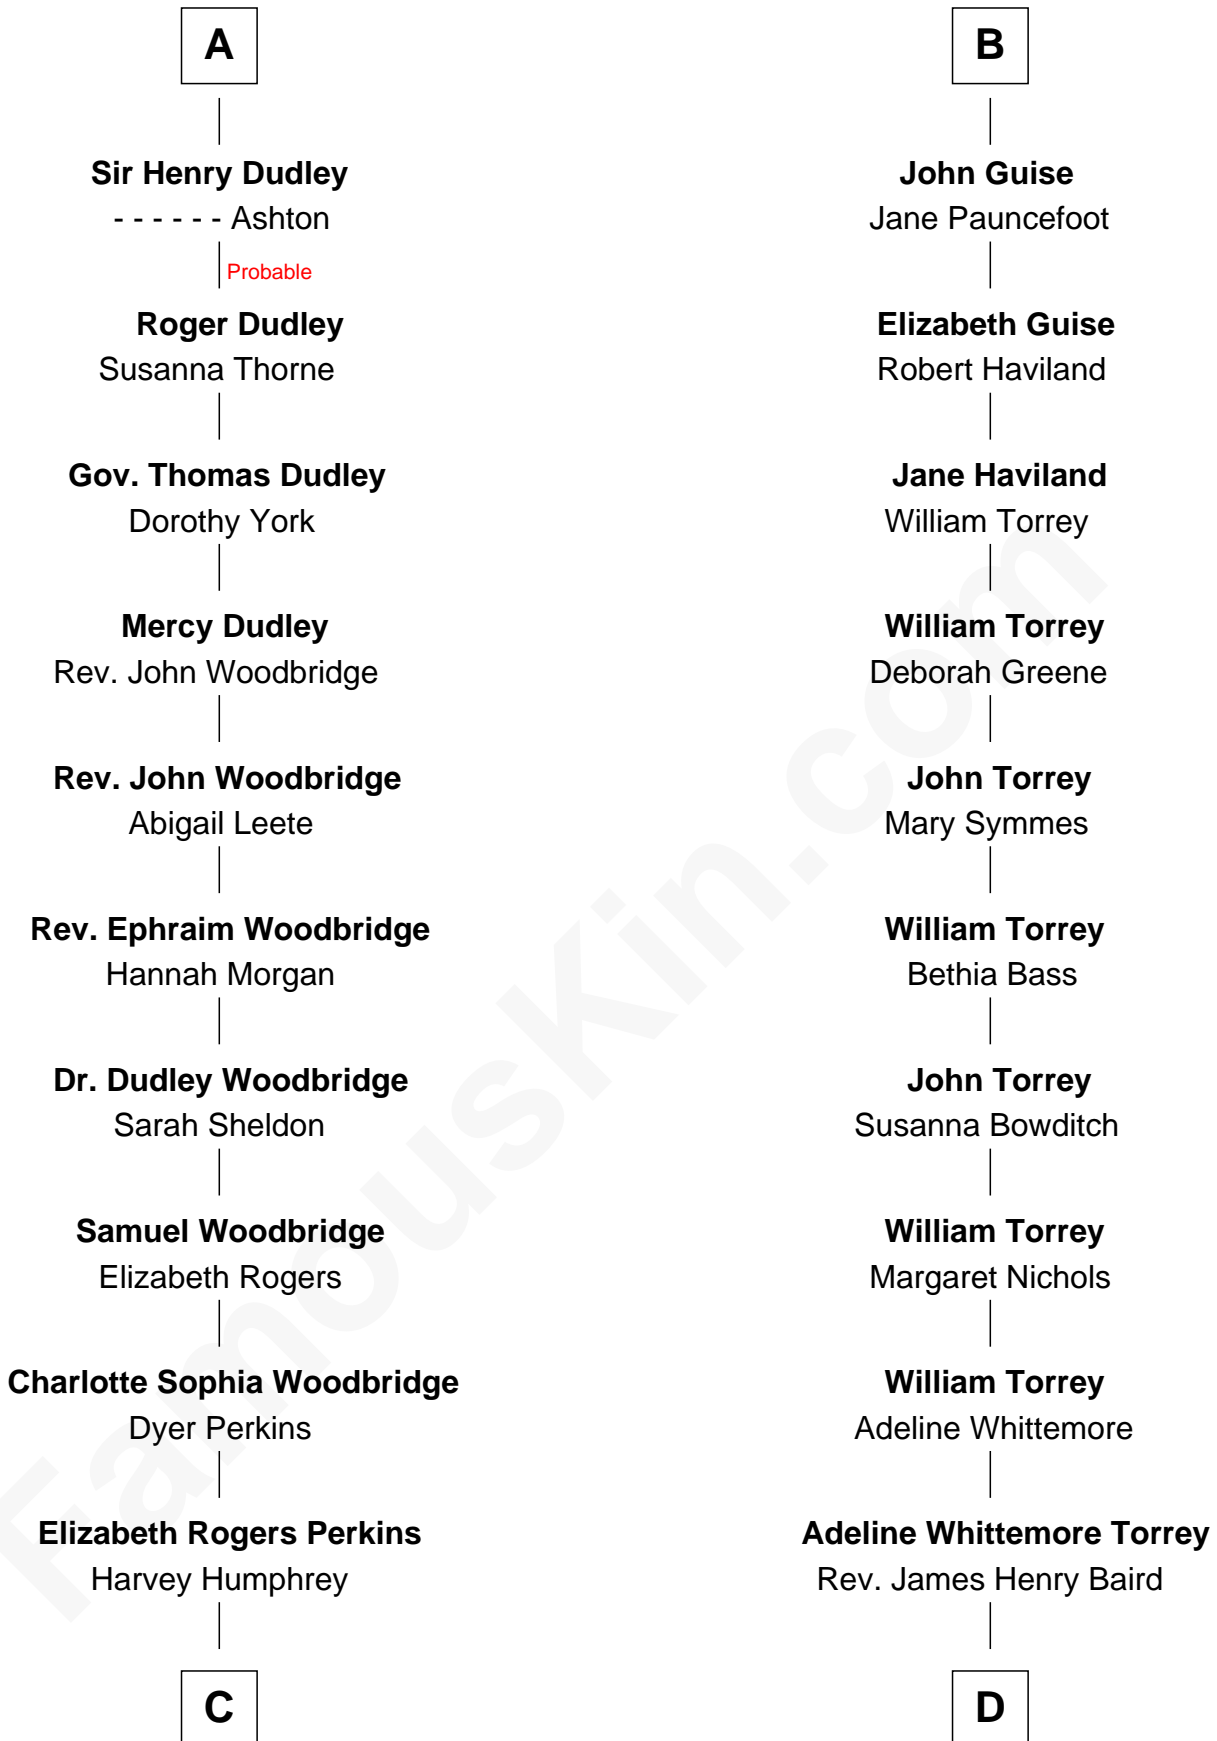

FamousKin.com
Relationship Chart of
Humphrey Bogart
Movie Actor

19th cousin 2 times removed of
Billie Eilish
Singer and Songwriter

Sir Robert de Holland
 Maude la Zouche

C

John Perkins Humphrey

Frances Dewey Churchill

Maud Humphrey

Dr. Belmont Deforest Bogart

Humphrey Bogart

Movie Actor

D

William Torrey Baird

Anne Merideth Grant

Collier Whittemore Baird