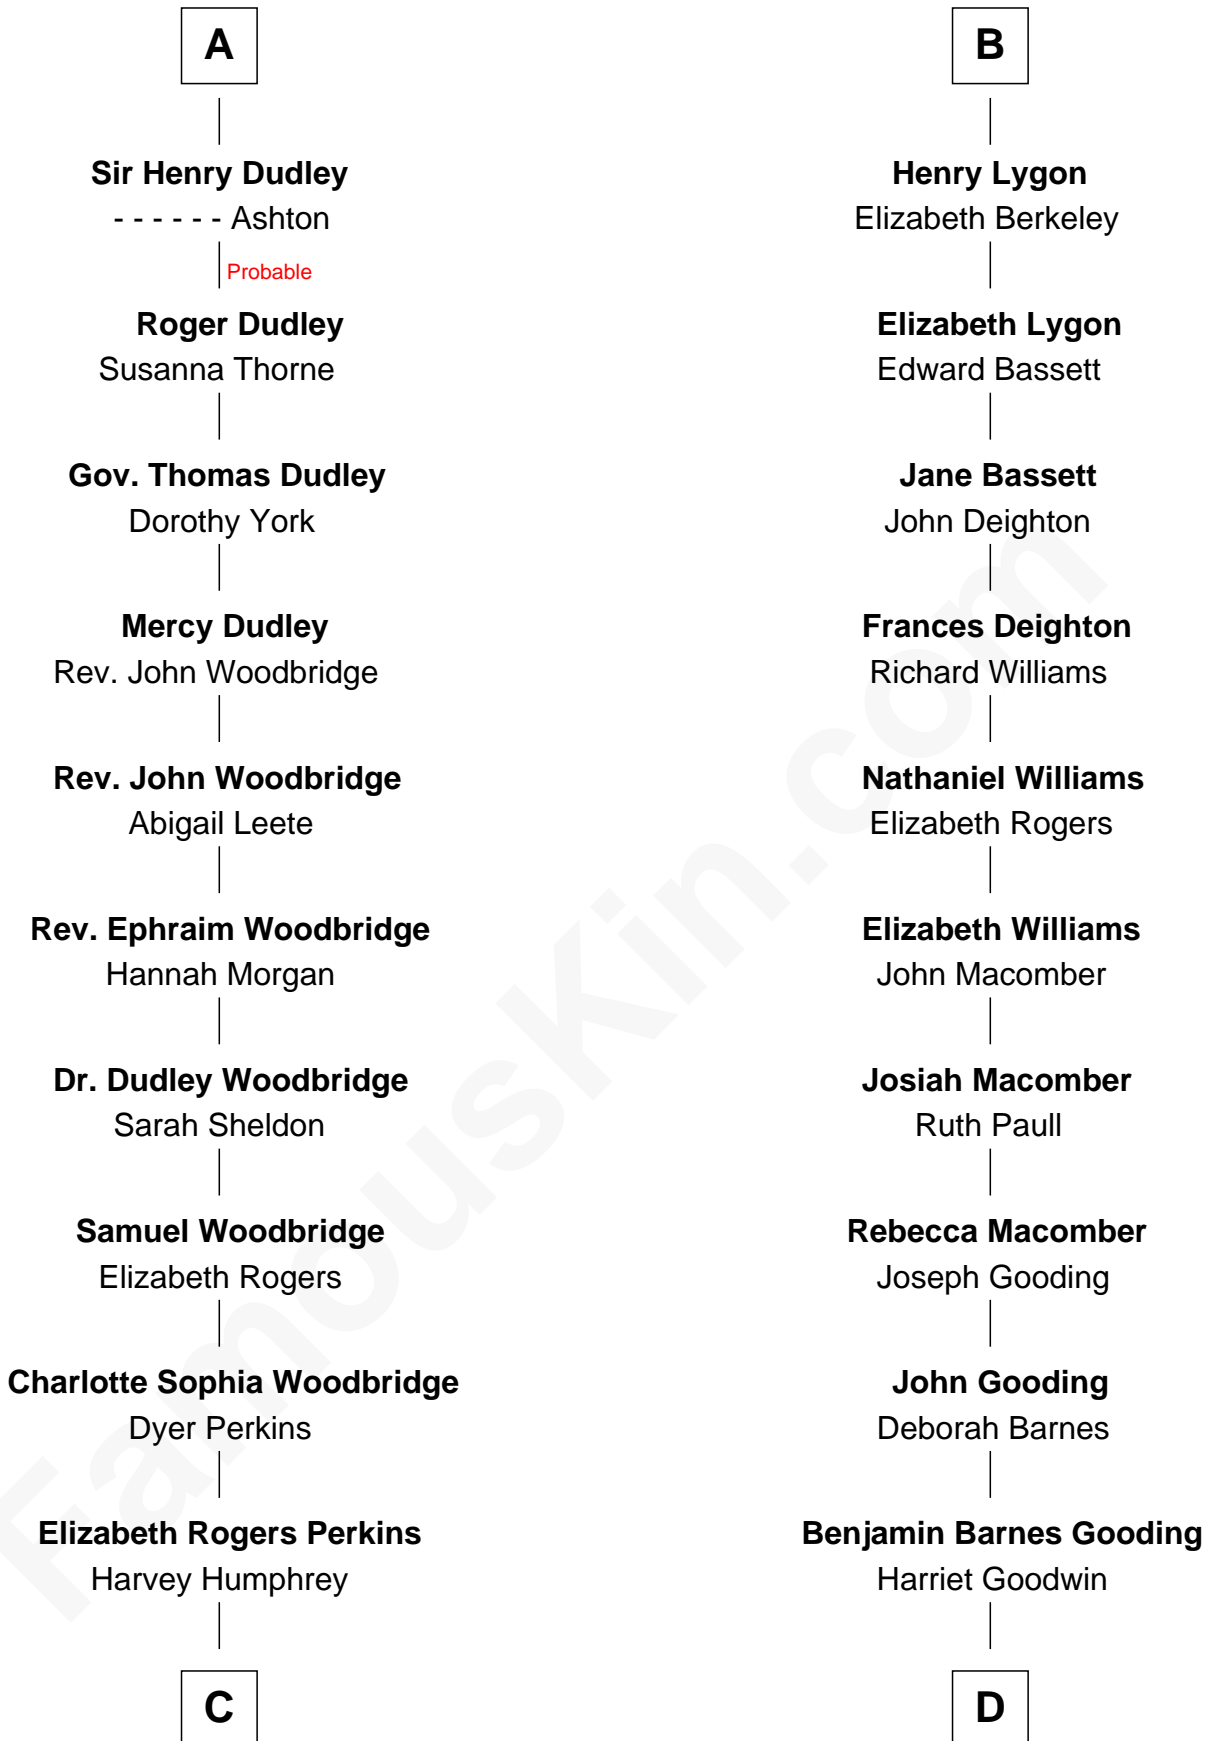

FamousKin.com
Relationship Chart of
Humphrey Bogart
Movie Actor

18th cousin 1 time removed of

Mary Winthrop Gooding
Prolific Mayflower Descendant

C

John Perkins Humphrey
Frances Dewey Churchill

Maud Humphrey
Dr. Belmont Deforest Bogart

Humphrey Bogart
Movie Actor

D

Benjamin Winthrop Gooding
Lydia Sprague Freeman

Mary Winthrop Gooding
Prolific Mayflower Descendant

FamousKin.com