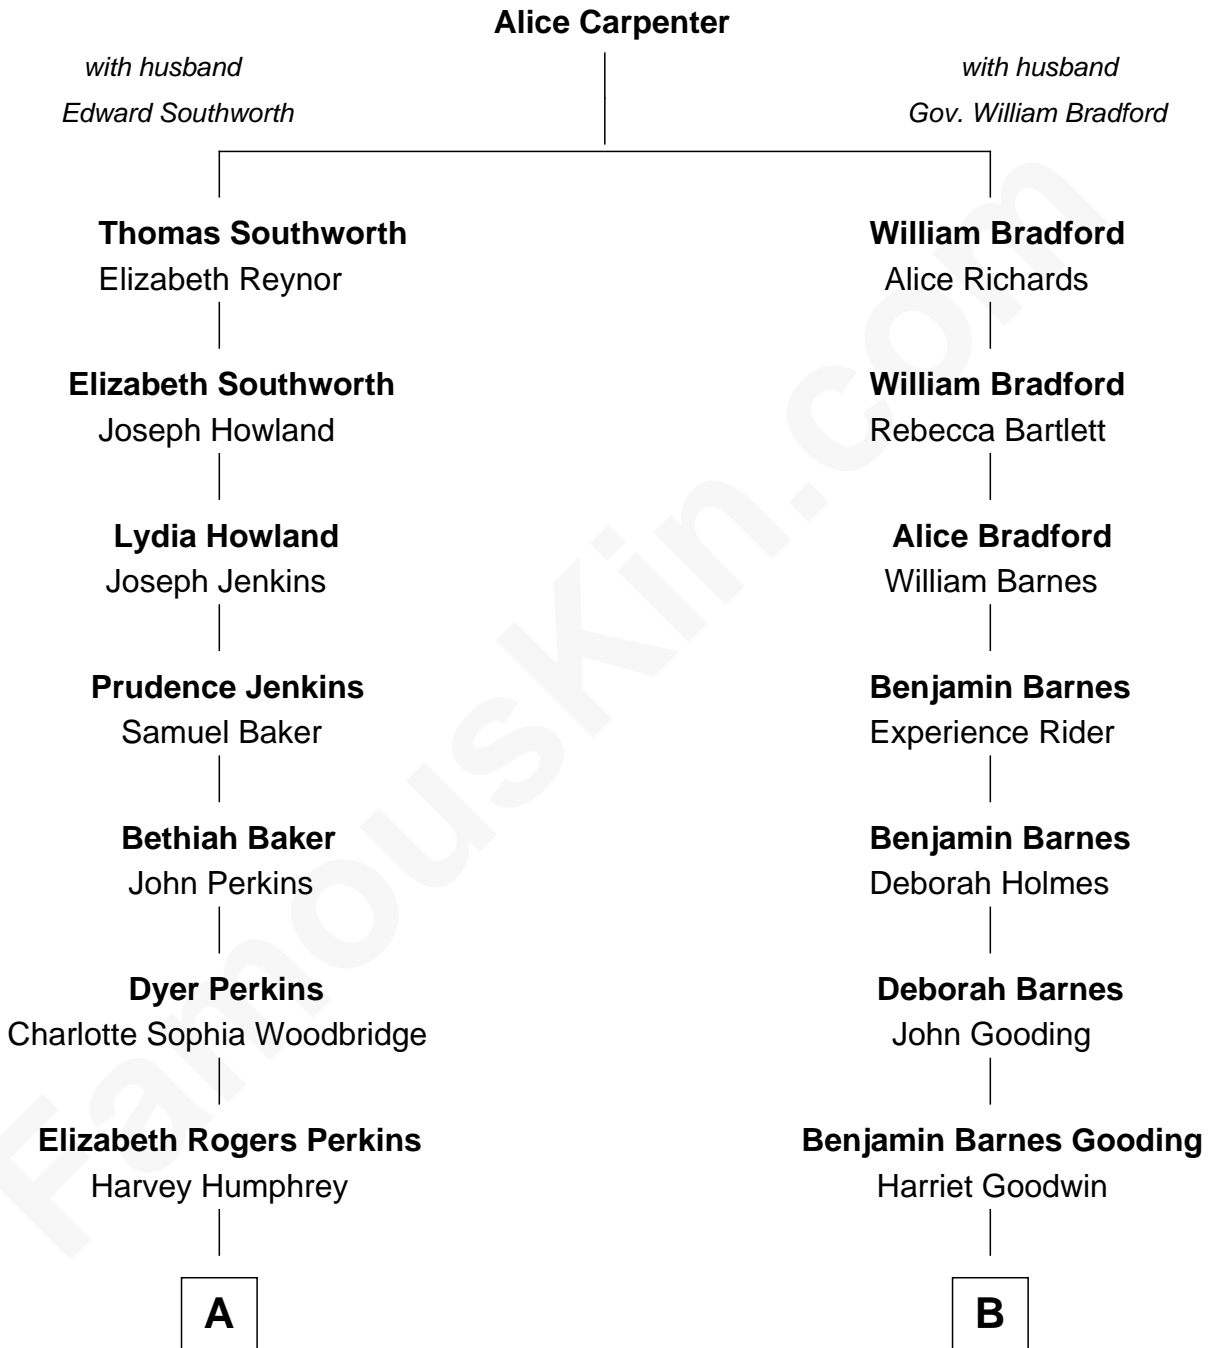

FamousKin.com
Relationship Chart of
Humphrey Bogart
Movie Actor

8th cousin 1 time removed of

Mary Winthrop Gooding
Prolific Mayflower Descendant

FamousKin.com