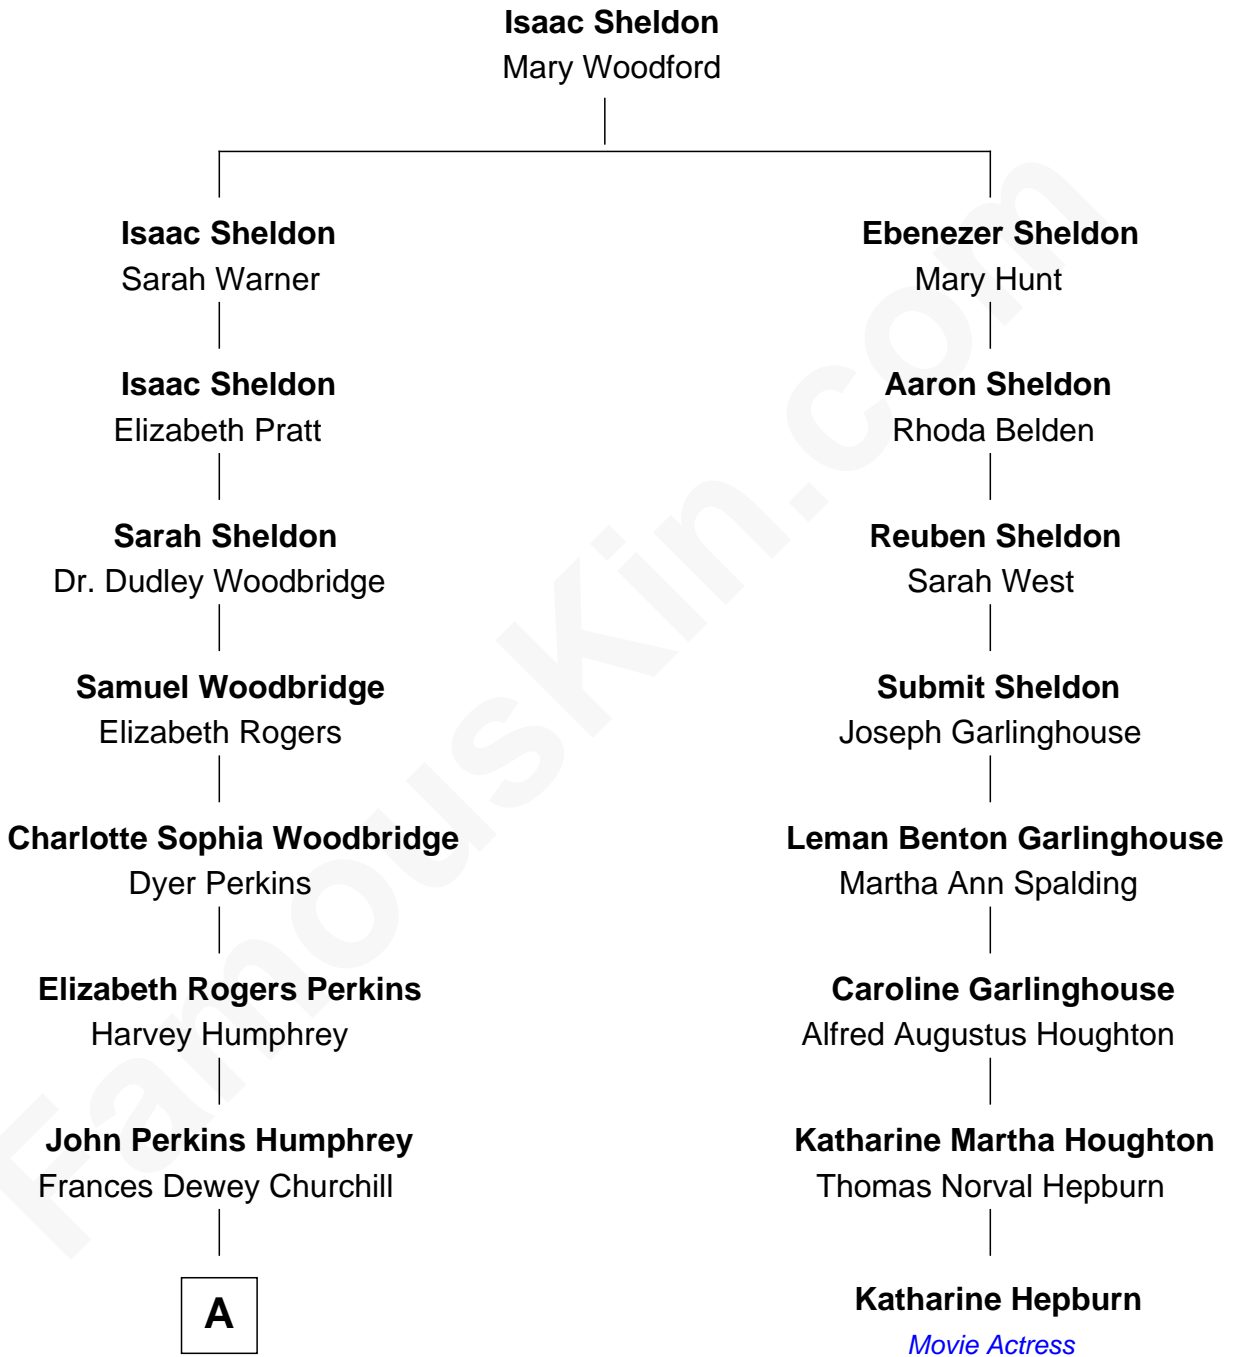

**FamousKin.com**  
**Relationship Chart of**  
**Humphrey Bogart**  
*Movie Actor*

7th cousin 1 time removed of  
**Katharine Hepburn**  
*Movie Actress*

**A**

—  
**Maud Humphrey**  
Dr. Belmont Deforest Bogart

—  
**Humphrey Bogart**  
*Movie Actor*

FamousKin.com