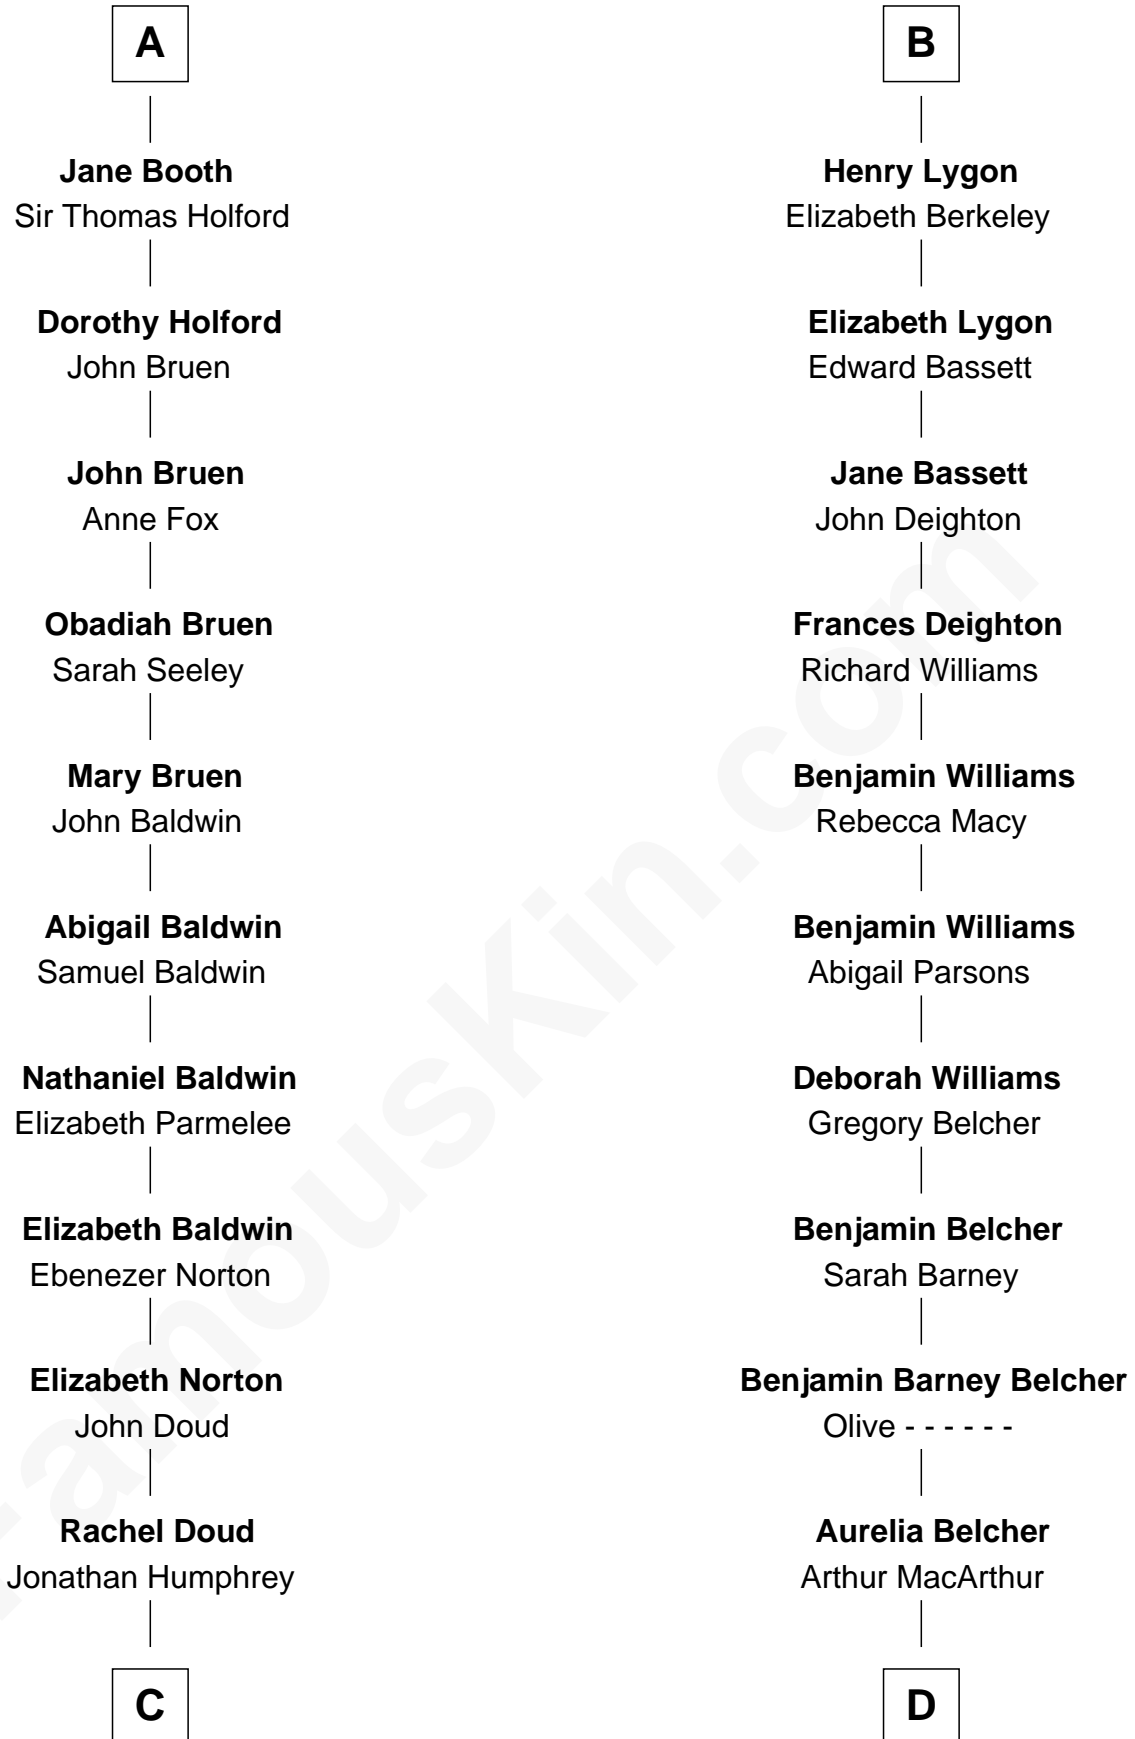

FamousKin.com
Relationship Chart of
Humphrey Bogart
Movie Actor

18th cousin 2 times removed of
General Douglas MacArthur
U.S. Army - World War II

Katherine de Hastang
 Ralph de Stafford

C

Harvey Humphrey
Elizabeth Rogers Perkins

John Perkins Humphrey
Frances Dewey Churchill

Maud Humphrey
Dr. Belmont Deforest Bogart

Humphrey Bogart
Movie Actor

D

Gen. Arthur MacArthur
Mary Pinckney Hardy

General Douglas MacArthur
U.S. Army - World War II