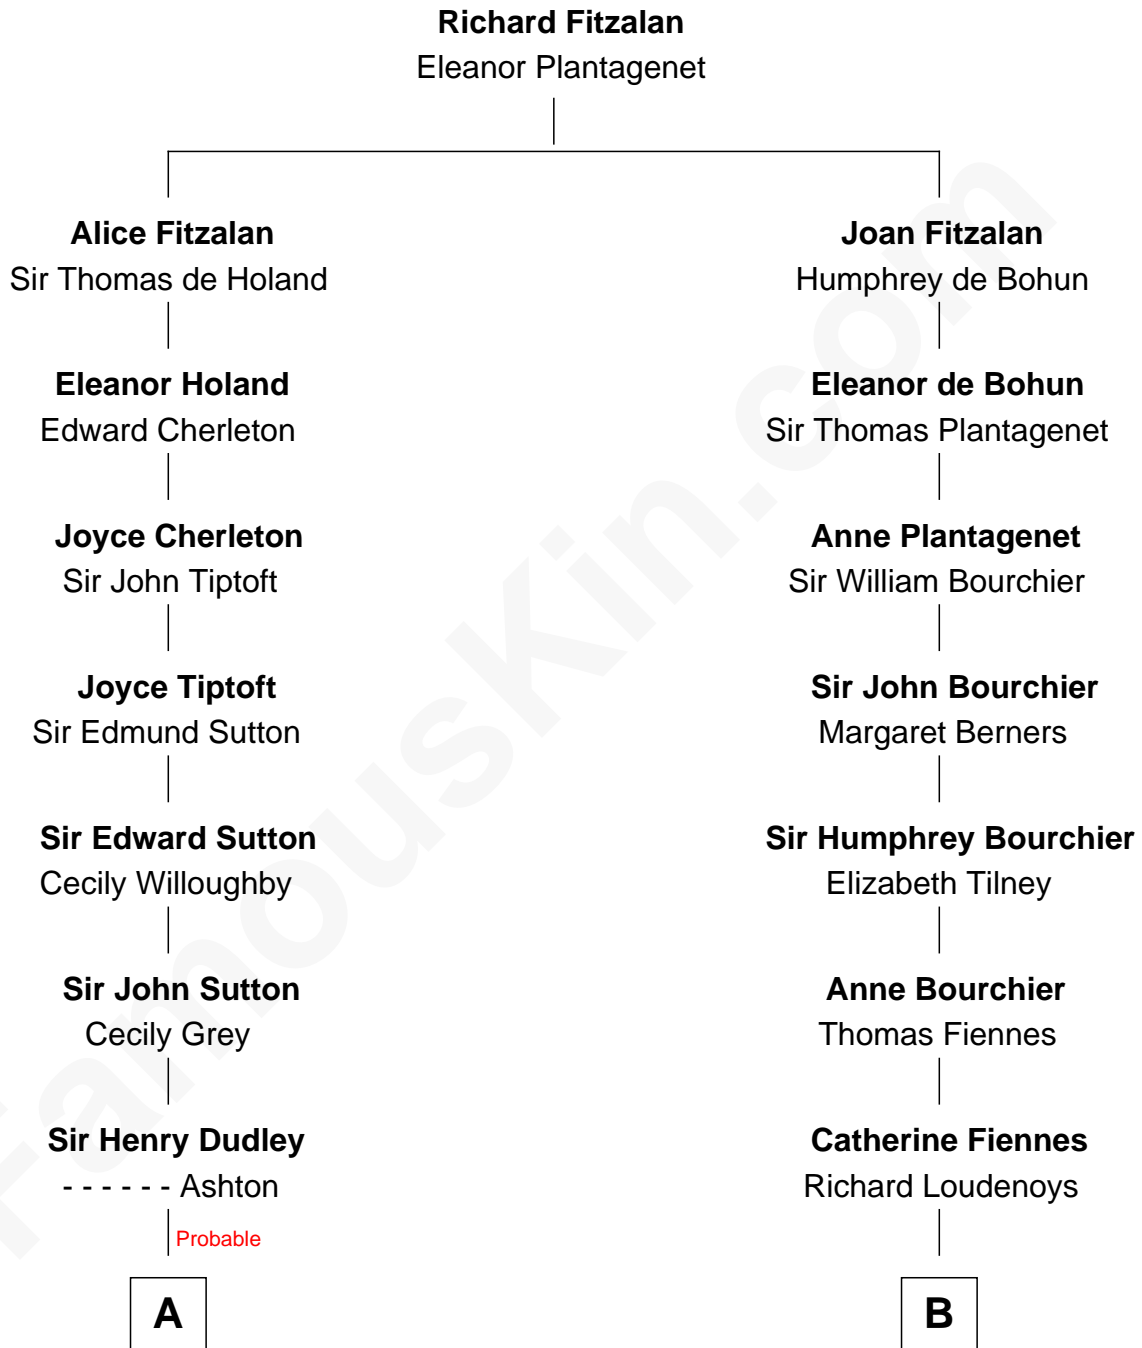

FamousKin.com
Relationship Chart of
Humphrey Bogart
Movie Actor

18th cousin 1 time removed of
Frank Lloyd Wright
American Architect

C

Maud Humphrey
Dr. Belmont Deforest Bogart

Humphrey Bogart
Movie Actor

D