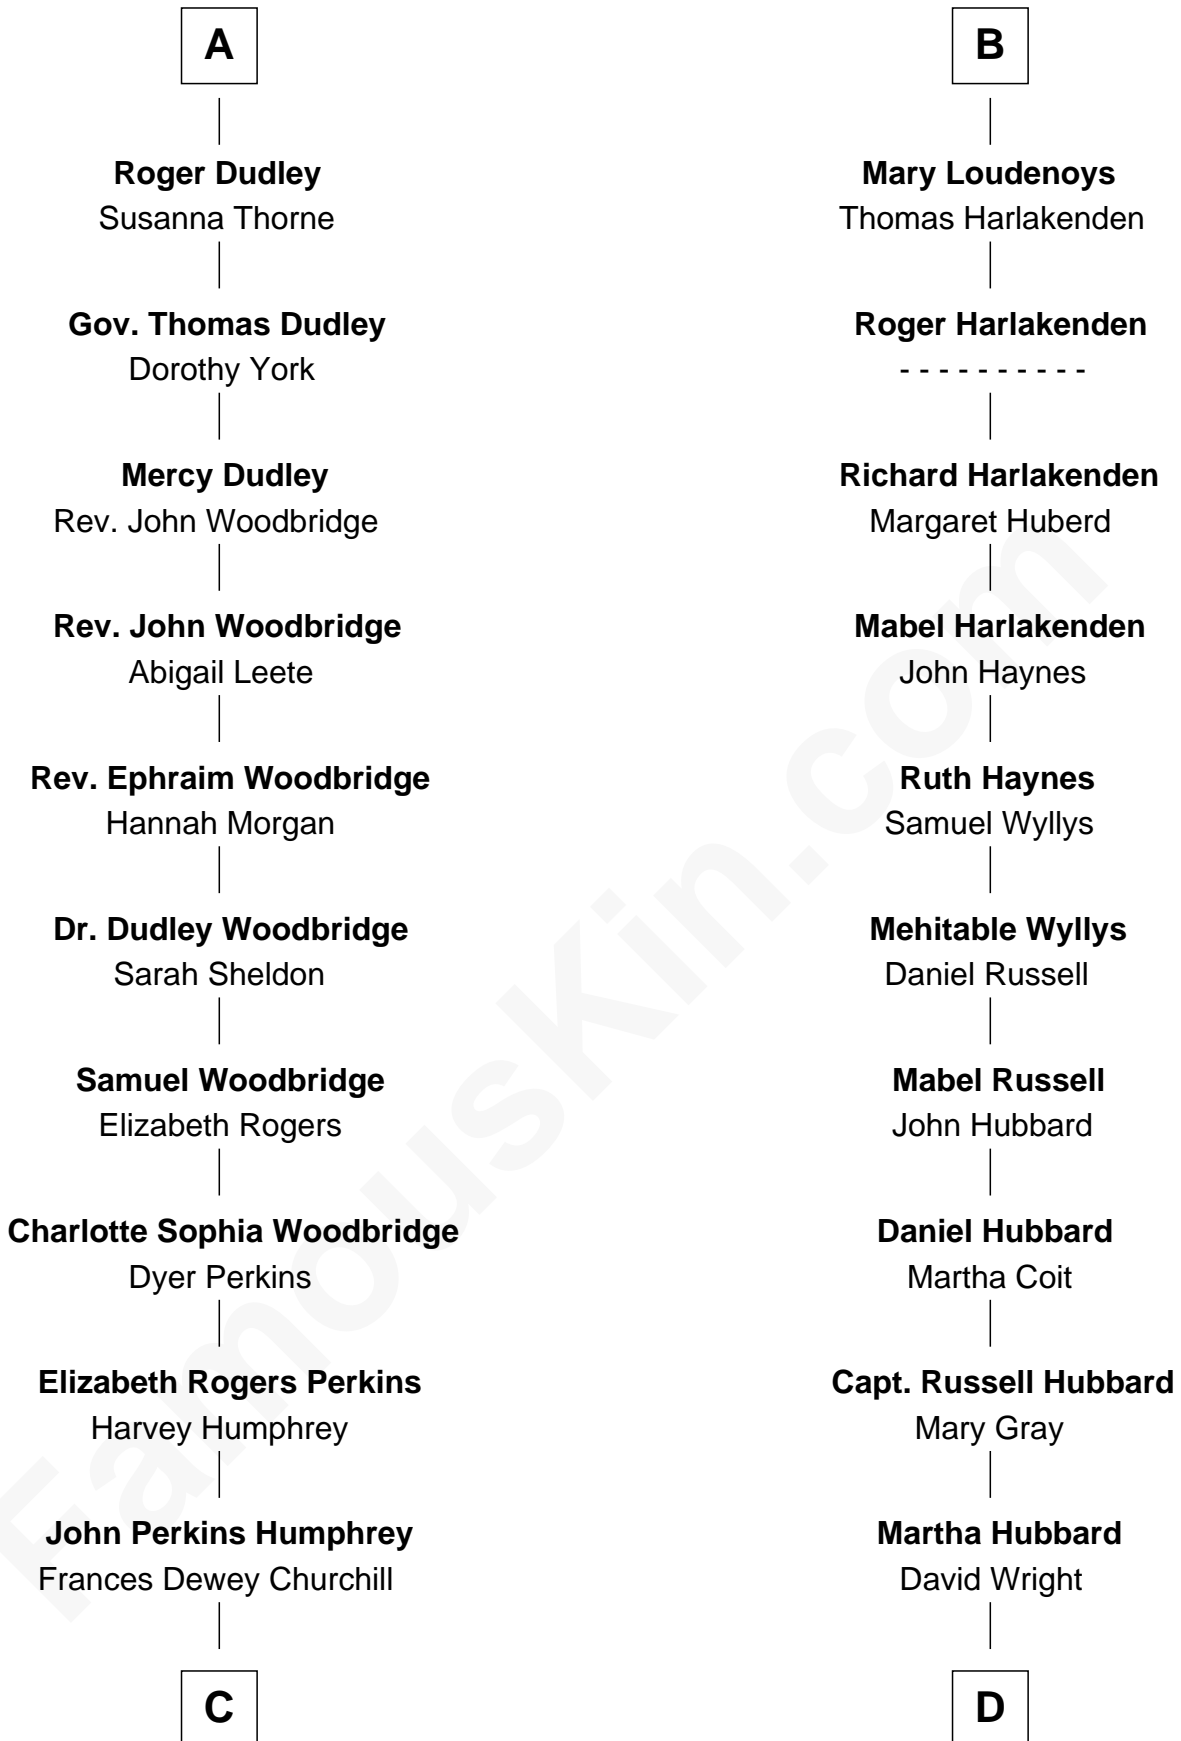

FamousKin.com
Relationship Chart of
Humphrey Bogart
Movie Actor

18th cousin 1 time removed of
Frank Lloyd Wright
American Architect

C

Maud Humphrey
Dr. Belmont Deforest Bogart

Humphrey Bogart
Movie Actor

D

Rev. David Wright
Abigail Goddard

William Carey Wright
Anna Lloyd Jones

Frank Lloyd Wright
American Architect

FamousKin.com