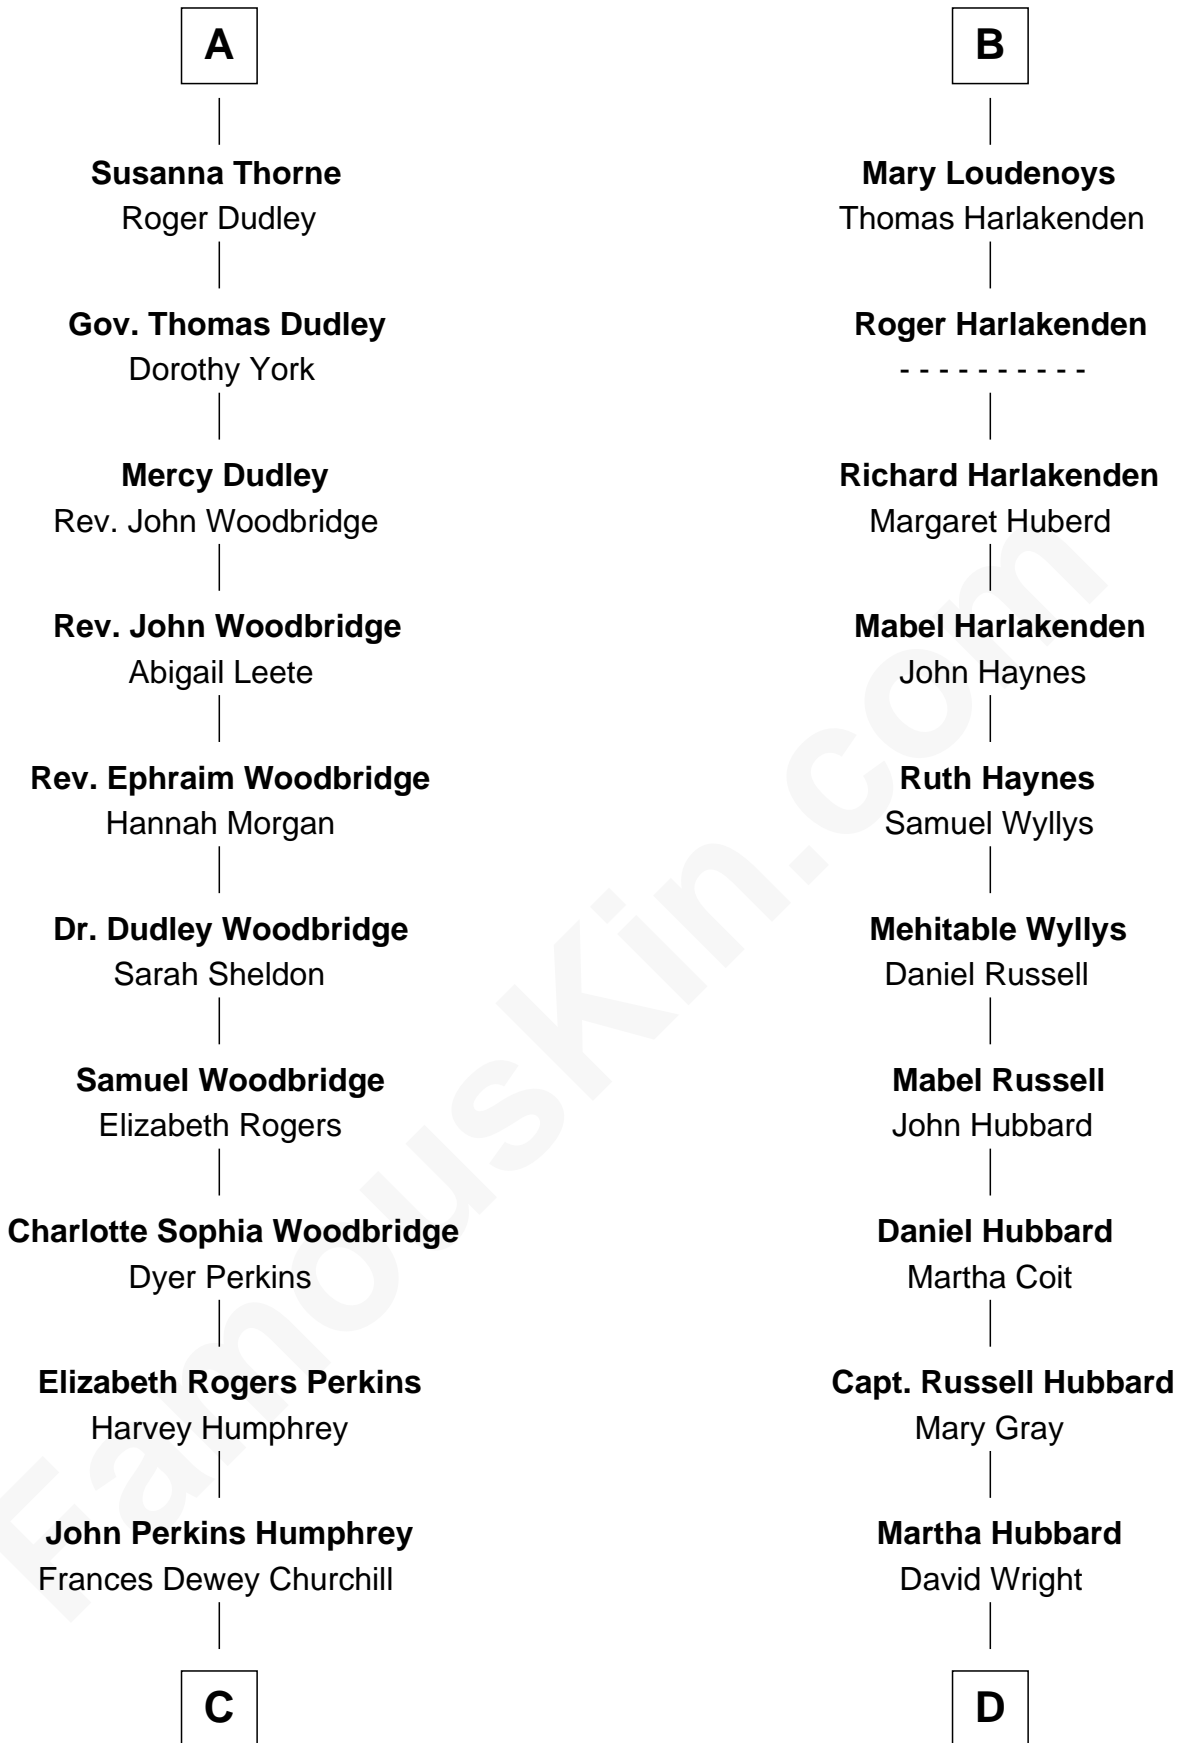

FamousKin.com
Relationship Chart of
Humphrey Bogart
Movie Actor

18th cousin 1 time removed of
Frank Lloyd Wright
American Architect

C

Maud Humphrey
Dr. Belmont Deforest Bogart

Humphrey Bogart
Movie Actor

D

Rev. David Wright
Abigail Goddard

William Carey Wright
Anna Lloyd Jones

Frank Lloyd Wright
American Architect

FamousKin.com