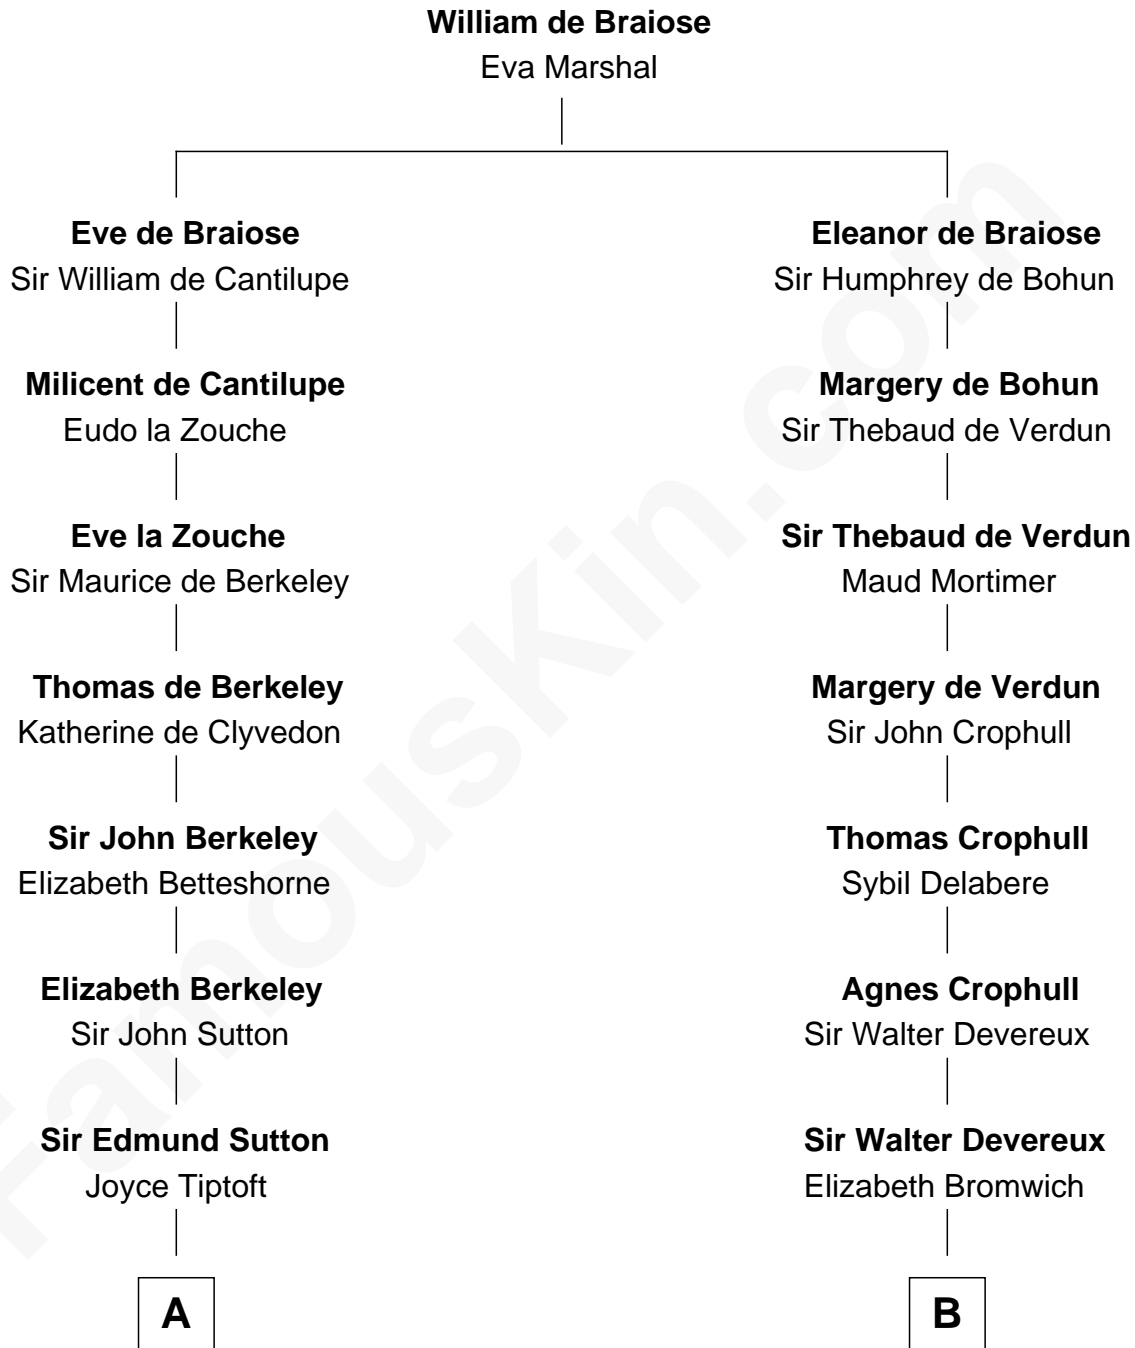

**FamousKin.com**  
**Relationship Chart of**  
**Humphrey Bogart**  
*Movie Actor*

18th cousin 3 times removed of  
**Button Gwinnett**  
*Signer of the Declaration of Independence*

**C**

**Charlotte Sophia Woodbridge**

Dyer Perkins

**Elizabeth Rogers Perkins**

Harvey Humphrey

**John Perkins Humphrey**

Frances Dewey Churchill

**Maud Humphrey**

Dr. Belmont Deforest Bogart

**Humphrey Bogart**