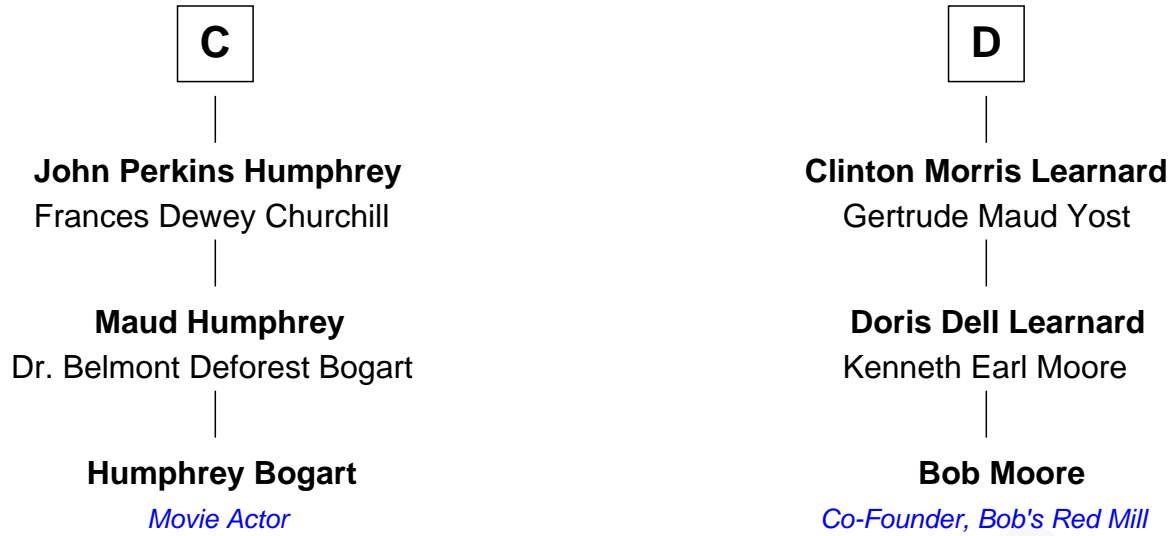

# FamousKin.com Relationship Chart of

**Humphrey Bogart**

*Movie Actor*

19th cousin of

**Bob Moore**

*Co-Founder, Bob's Red Mill*

**Sir John Howard**

Alice de Bois

**Joan Howard**  
Sir Peter de Brewes

**Beatrice Brewes**  
Sir Hugh Shirley

**Sir Ralph Shirley**  
Joan Basset

**Beatrice Shirley**  
John Brome

**Isabel Brome**  
John Denton

**Alice Denton**  
Nicholas Purefoy

**Edward Purefoy**  
Anne Fettiplace

**A**

**Sir Robert Howard**  
Margaret de Scales

**Sir John Howard**  
Alice Tendring

**Henry Howard**  
Mary Hussey

**Elizabeth Howard**  
Henry Wentworth

**Margery Wentworth**  
Sir William Waldegrave

**George Waldegrave**  
Anne Drury

**Phyllis Waldegrave**  
Thomas Higham

**B**

FamousKin.com