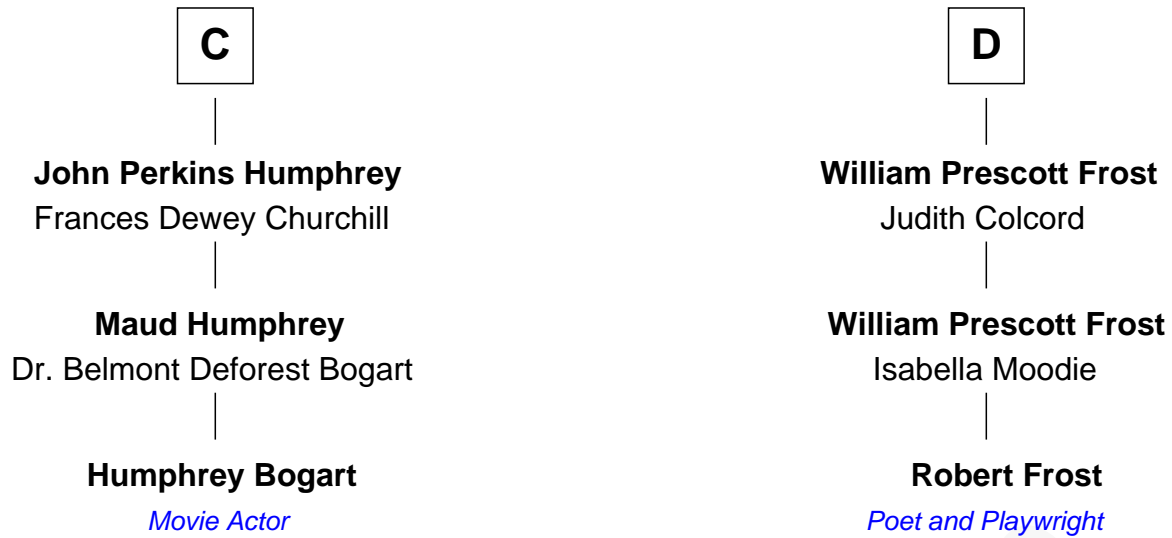

FamousKin.com Relationship Chart of

Humphrey Bogart

Movie Actor

19th cousin of

Robert Frost

Poet and Playwright

Ralph de Stafford

with wife
Margaret de Audley

Eleanor Aylesbury

William Bonville

Katherine Neville

Anne Stafford

Sir William Berkeley

Cecily Bonville

Thomas Grey

Richard Berkeley

Elizabeth Conningsby

Cecily Grey

Sir John Sutton

Sir John Berkeley

Isabel Dennis

A

B

FamousKin.com