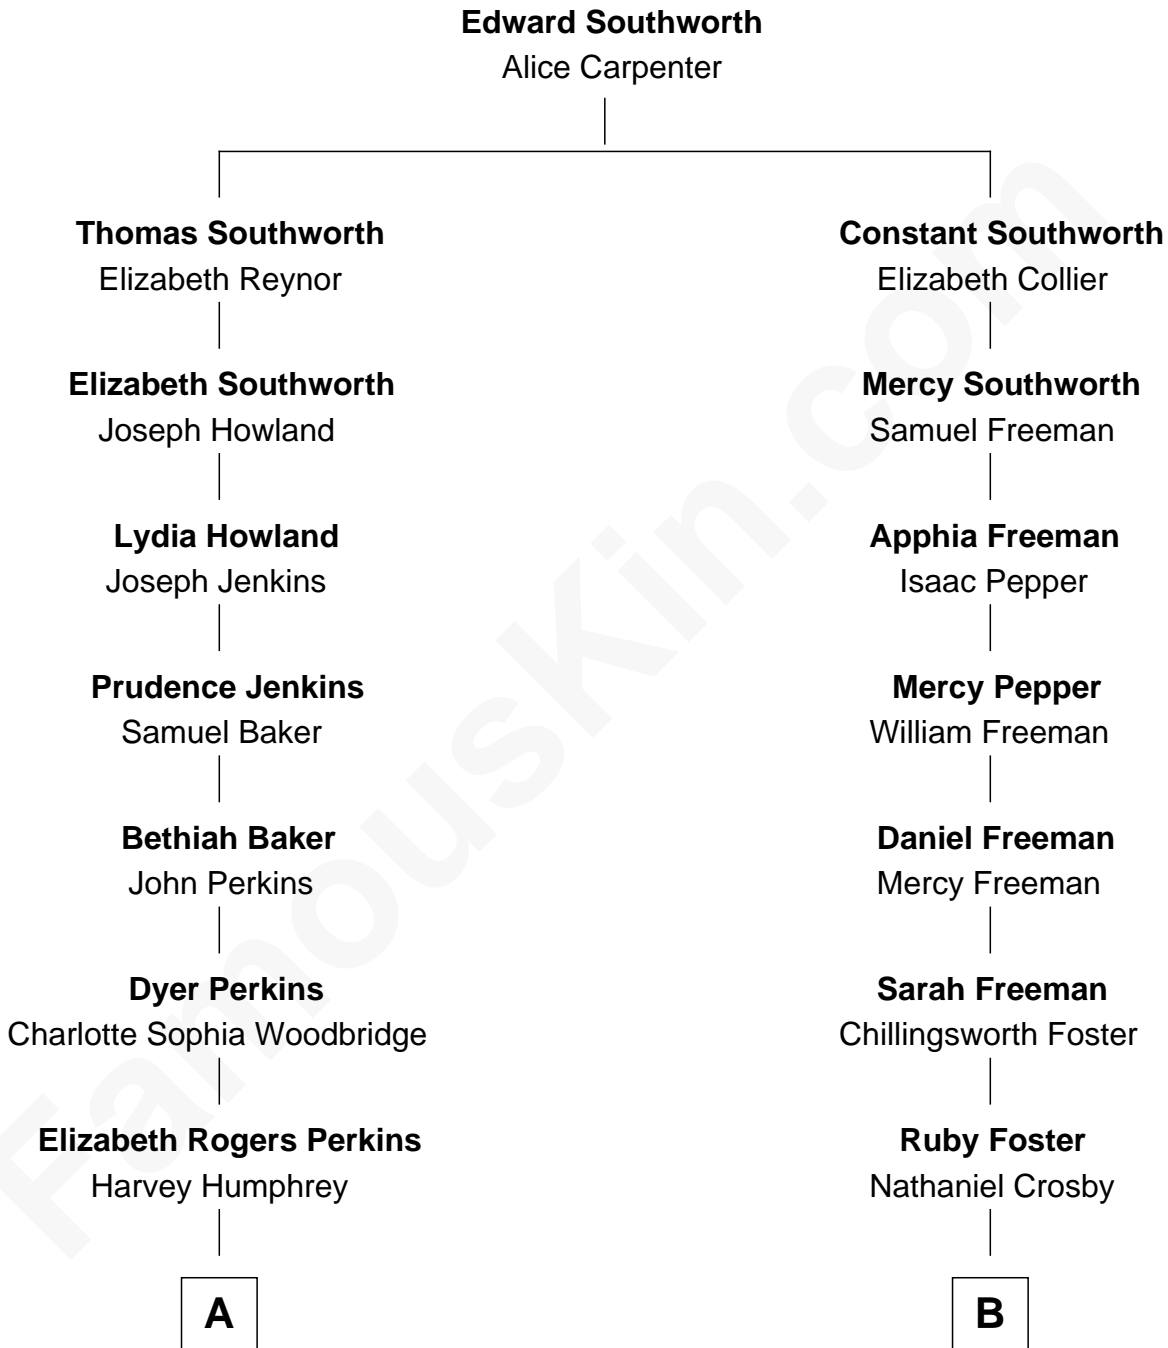

**FamousKin.com**  
**Relationship Chart of**  
**Humphrey Bogart**  
*Movie Actor*

9th cousin 1 time removed of  
**Bing Crosby**  
*Singer and Movie Actor*

**A**

**John Perkins Humphrey**

Frances Dewey Churchill

**Maud Humphrey**

Dr. Belmont Deforest Bogart

**Humphrey Bogart**

*Movie Actor*

**B**

**Nathaniel Crosby**

Mary Lincoln

**Nathaniel Crosby**