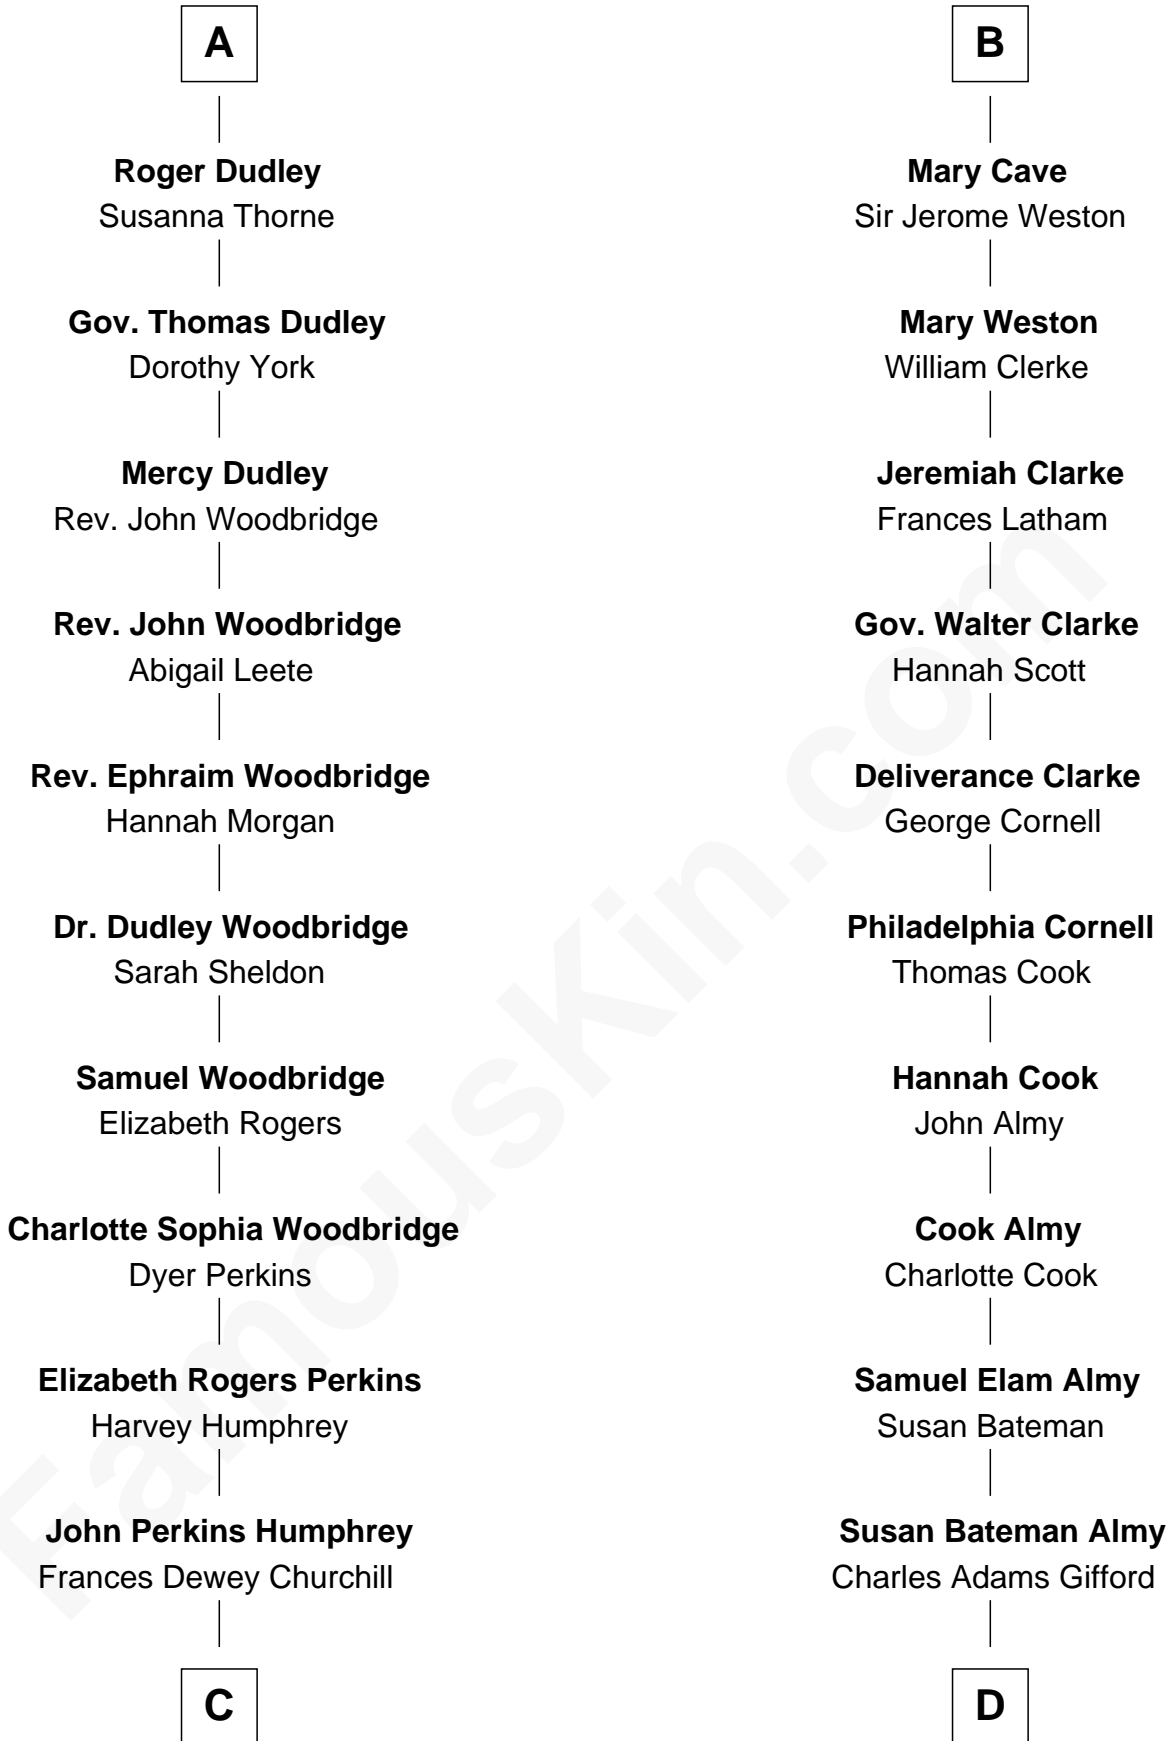

FamousKin.com
Relationship Chart of
Humphrey Bogart
Movie Actor

18th cousin 1 time removed of
Marilyn Monroe
Actress, Model, and Singer

C

Maud Humphrey
Dr. Belmont Deforest Bogart

Humphrey Bogart
Movie Actor

D

Frederick Almy Gifford
Elizabeth Easton Tennant

Charles Stanley Gifford
Gladys Pearl Monroe

Marilyn Monroe
Actress, Model, and Singer

FamousKin.com