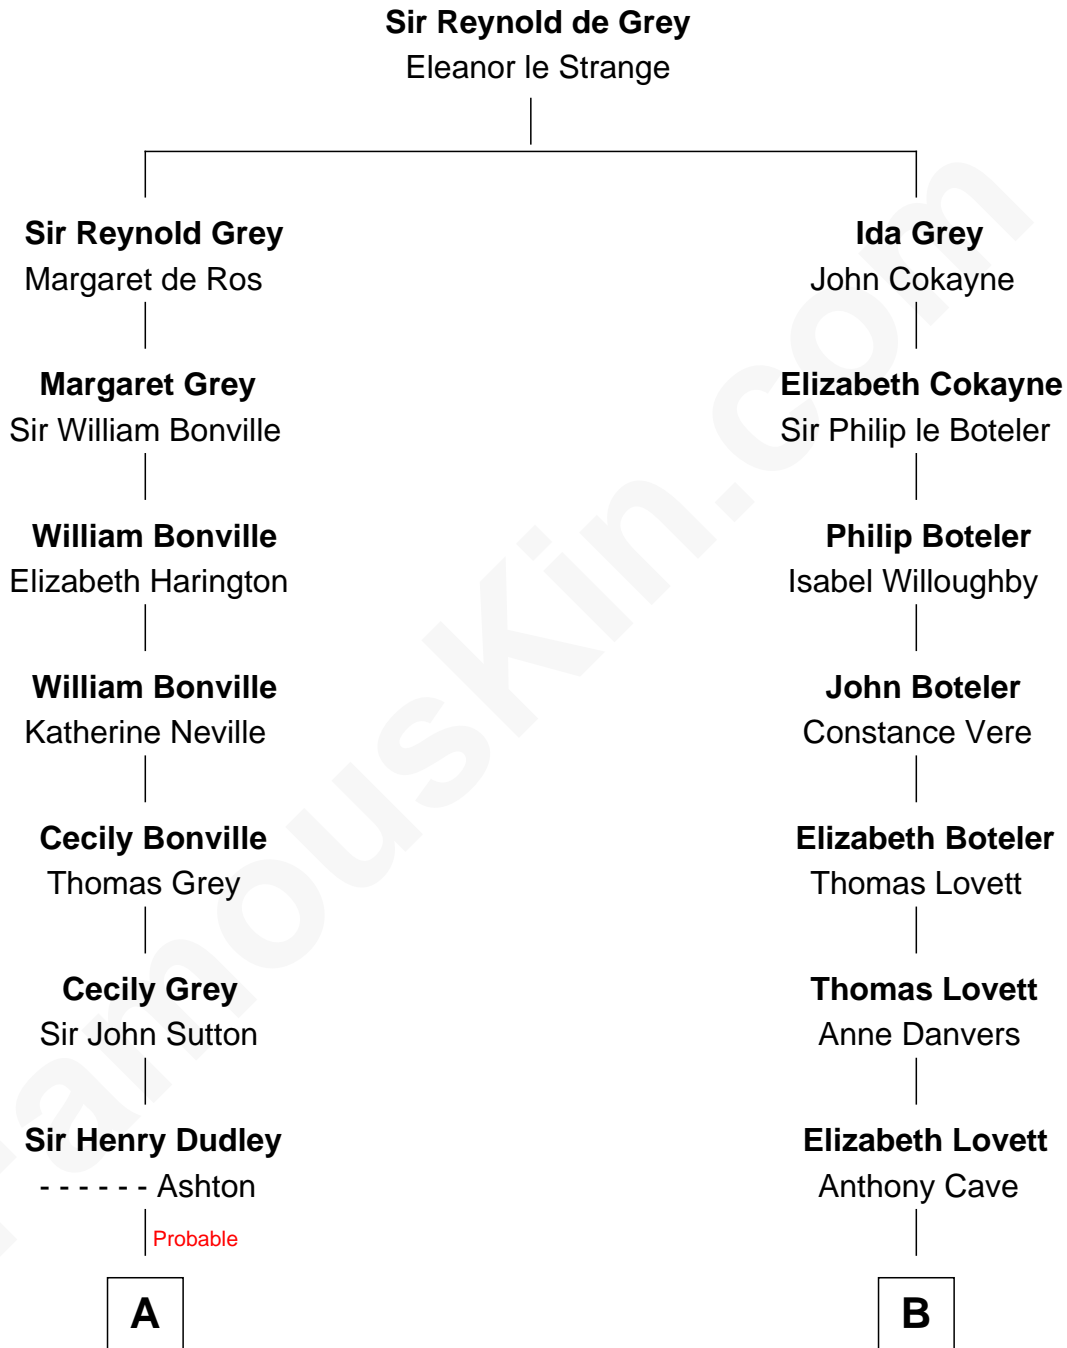

FamousKin.com
Relationship Chart of
Humphrey Bogart
Movie Actor

18th cousin 1 time removed of
Marilyn Monroe
Actress, Model, and Singer

C

Maud Humphrey
Dr. Belmont Deforest Bogart

Humphrey Bogart
Movie Actor

D

Frederick Almy Gifford
Elizabeth Easton Tennant

Charles Stanley Gifford
Gladys Pearl Monroe

Marilyn Monroe
Actress, Model, and Singer

FamousKin.com