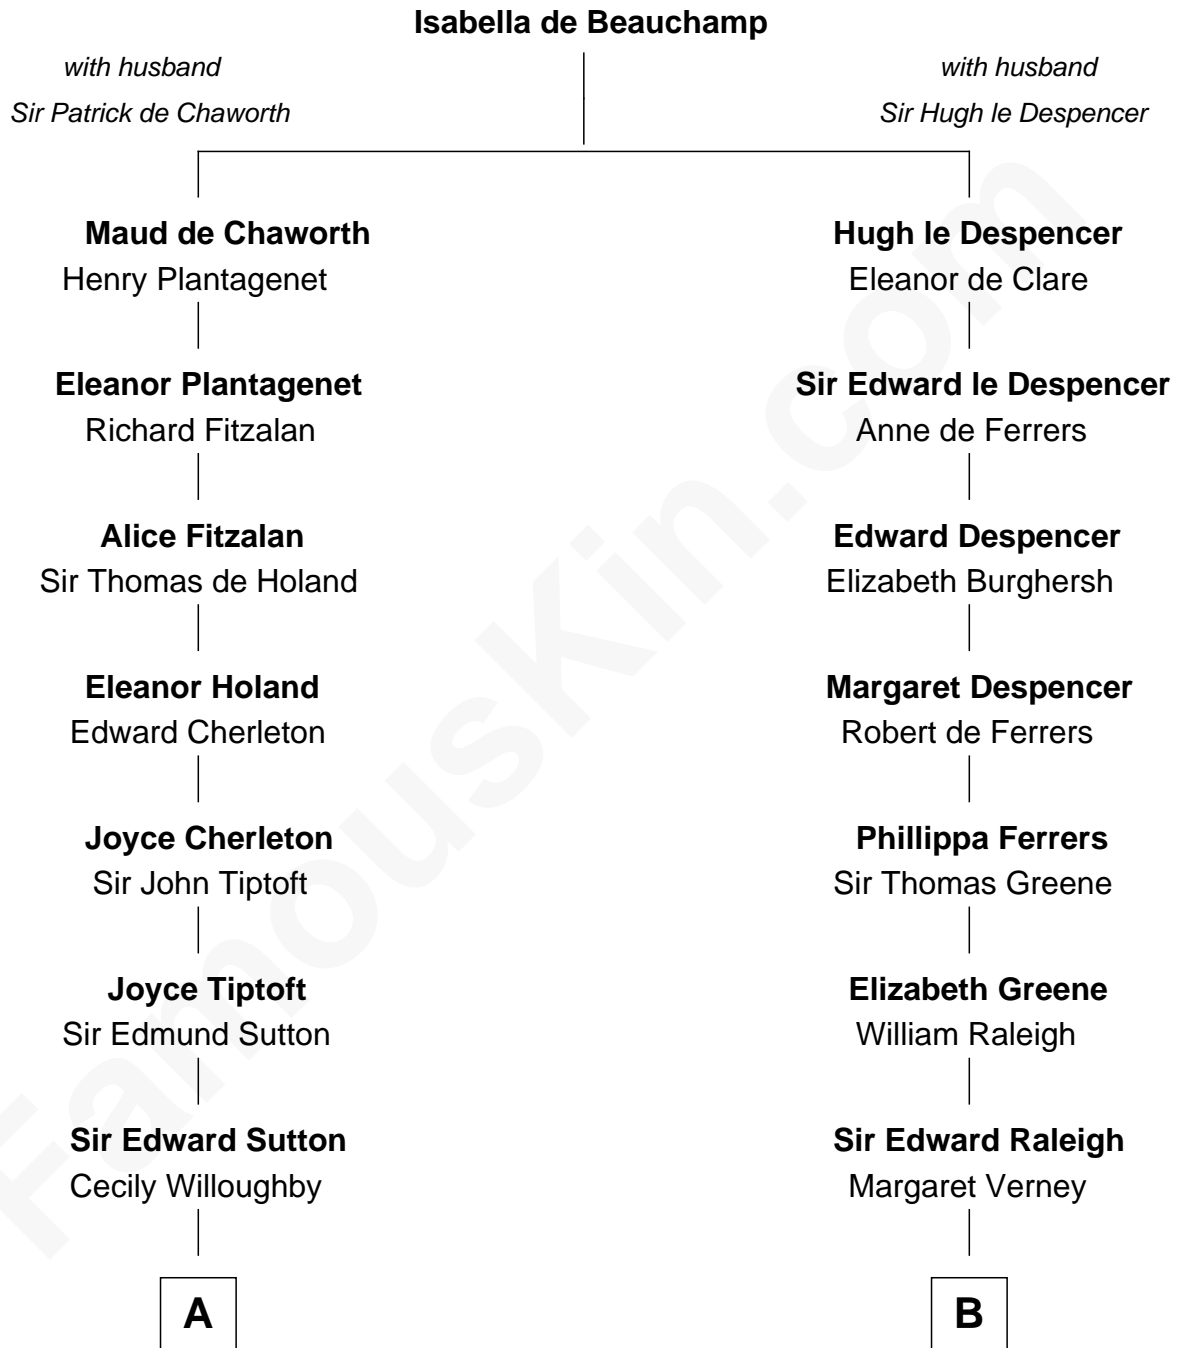

FamousKin.com
Relationship Chart of
Humphrey Bogart
Movie Actor

20th cousin 1 time removed of
Marilyn Monroe
Actress, Model, and Singer

C

Elizabeth Rogers Perkins

Harvey Humphrey

John Perkins Humphrey

Frances Dewey Churchill

Maud Humphrey

Dr. Belmont Deforest Bogart

Humphrey Bogart

Movie Actor

D

Samuel Elam Almy

Susan Bateman

Susan Bateman Almy

Charles Adams Gifford

Frederick Almy Gifford

Elizabeth Easton Tennant

Charles Stanley Gifford

Gladys Pearl Monroe

Marilyn Monroe

Actress, Model, and Singer