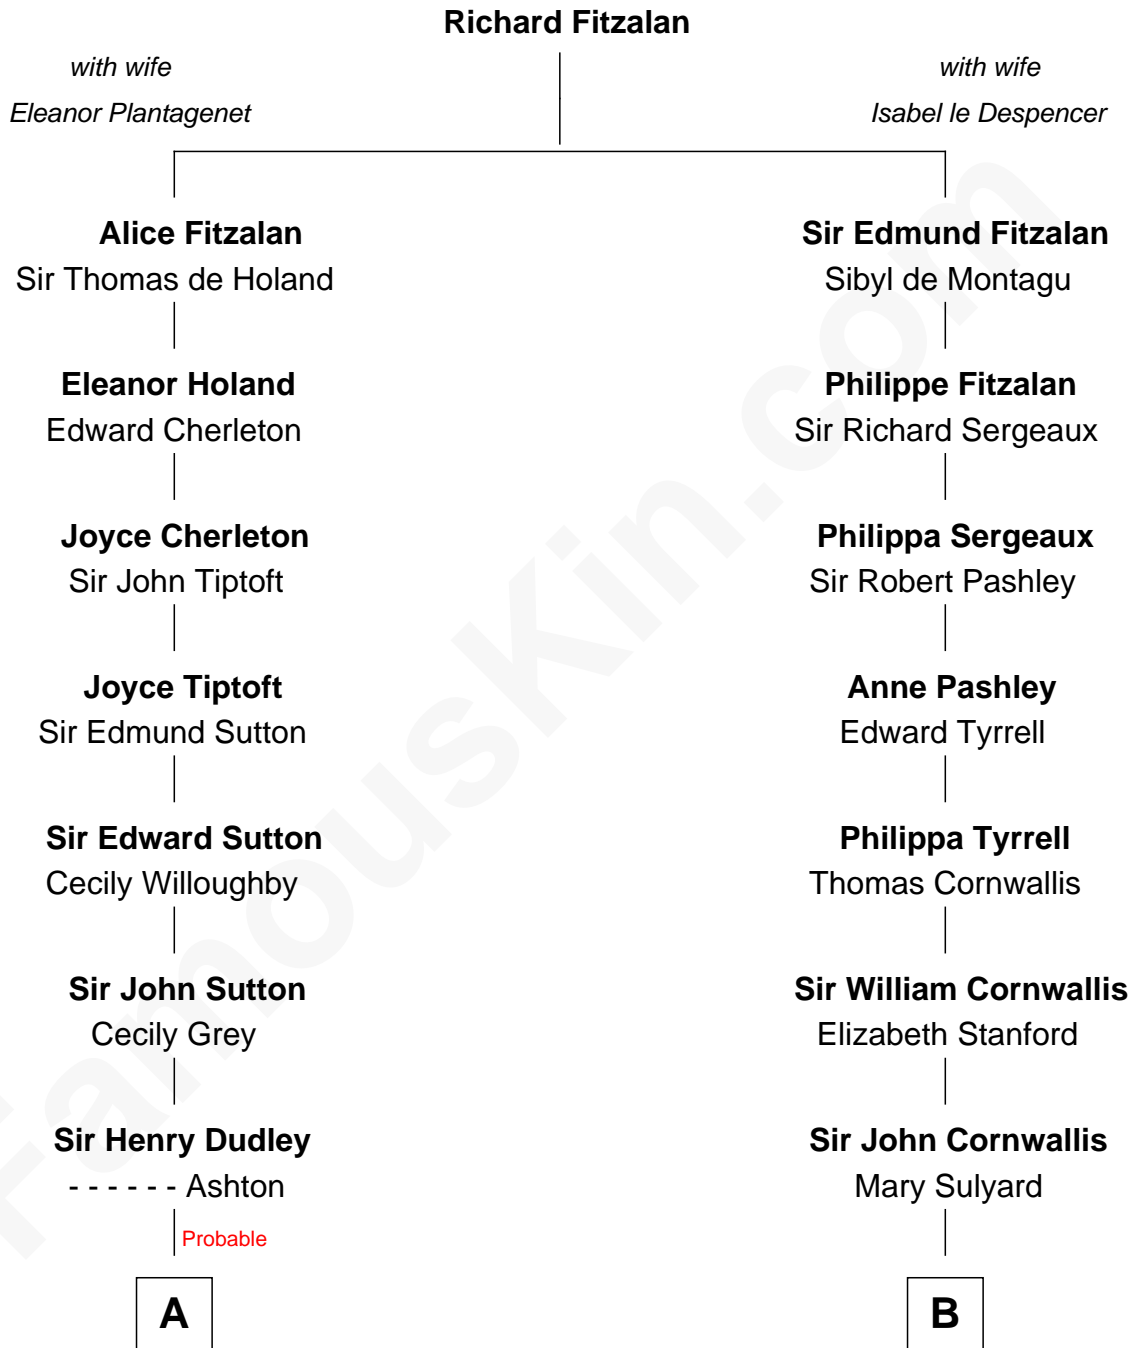

FamousKin.com
Relationship Chart of
Humphrey Bogart
Movie Actor

18th cousin 2 times removed of

Marilyn Monroe
Actress, Model, and Singer

C

Maud Humphrey
Dr. Belmont Deforest Bogart

Humphrey Bogart
Movie Actor

D

Elizabeth Cutting Easton
William Congdon Tennant

Elizabeth Easton Tennant
Frederick Almy Gifford

Charles Stanley Gifford
Gladys Pearl Monroe

Marilyn Monroe
Actress, Model, and Singer

FamousKin.com