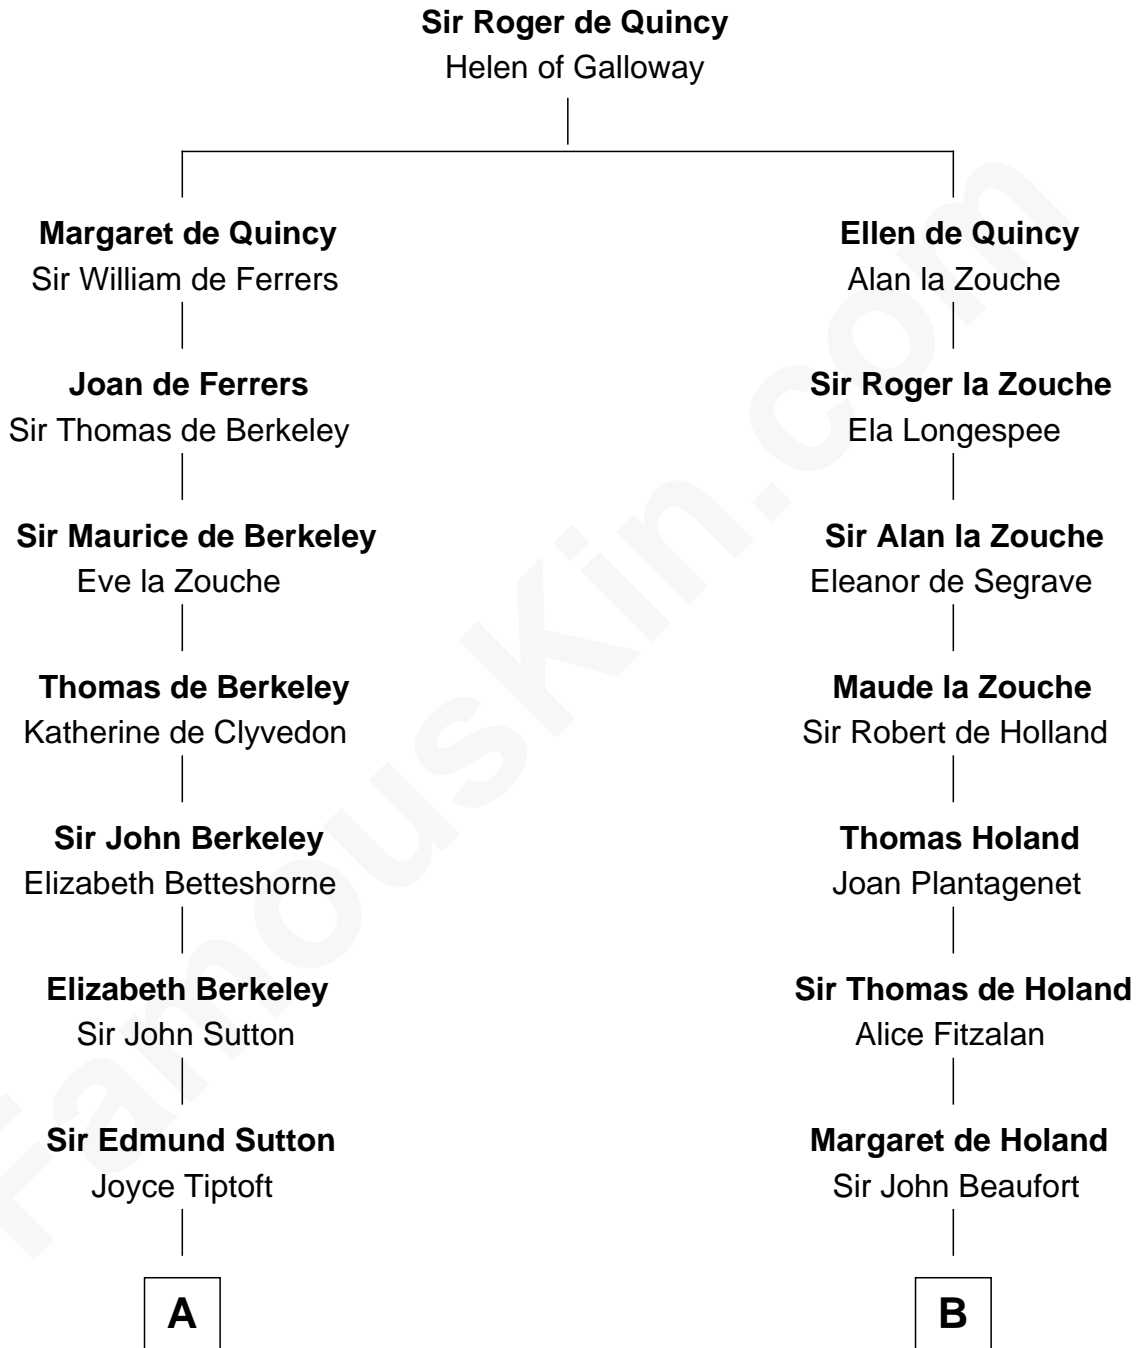

**FamousKin.com**  
**Relationship Chart of**  
**Humphrey Bogart**  
*Movie Actor*

20th cousin 1 time removed of  
**Noel Coward**  
*Playwright, Actor, and Songwriter*

**C**

**Charlotte Sophia Woodbridge**

Dyer Perkins

**Elizabeth Rogers Perkins**

Harvey Humphrey

**John Perkins Humphrey**

Frances Dewey Churchill

**Maud Humphrey**

Dr. Belmont Deforest Bogart

**Humphrey Bogart**

*Movie Actor*

**D**

**Henry Veitch**

Margaret Harrison

**Henry Gordon Veitch**

Mary Kathleen Synch

**Violet Agnes Veitch**

Arthur Sabin Coward