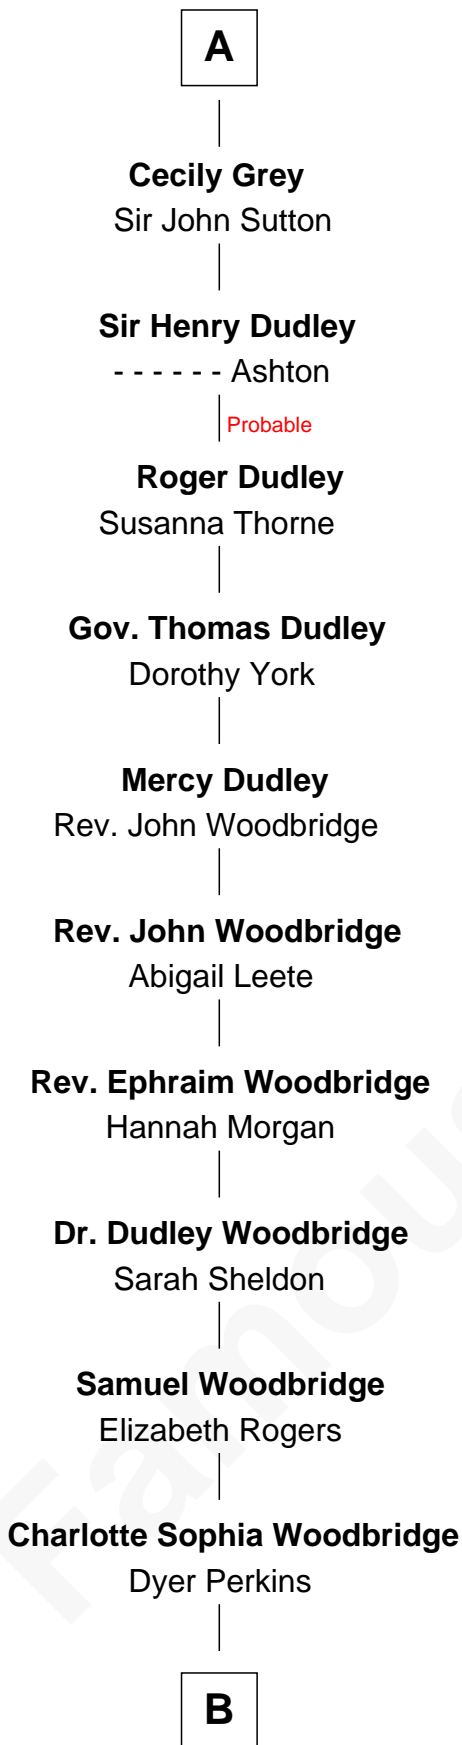

FamousKin.com
Relationship Chart of
Humphrey Bogart
Movie Actor

7th cousin 13 times removed of
Catherine Howard
5th Wife of King Henry VIII

Bartholomew de Badlesmere
 Margaret de Clare

Margery de Badlesmere

Elizabeth Harington

William Bonville

Katherine Neville

Cecily Bonville

Thomas Grey

A

Elizabeth de Badlesmere

Sir William de Bohun

Elizabeth de Bohun

Sir Richard Fitzalan

Elizabeth Fitzalan

Sir Thomas Mowbray

Margaret Mowbray

Sir Robert Howard

Sir John Howard

Katherine Moleyns

Sir Thomas Howard

Elizabeth Tilney

Sir Edmund Howard

Joyce Culpeper

Catherine Howard

5th Wife of King Henry VIII

B

—
Elizabeth Rogers Perkins