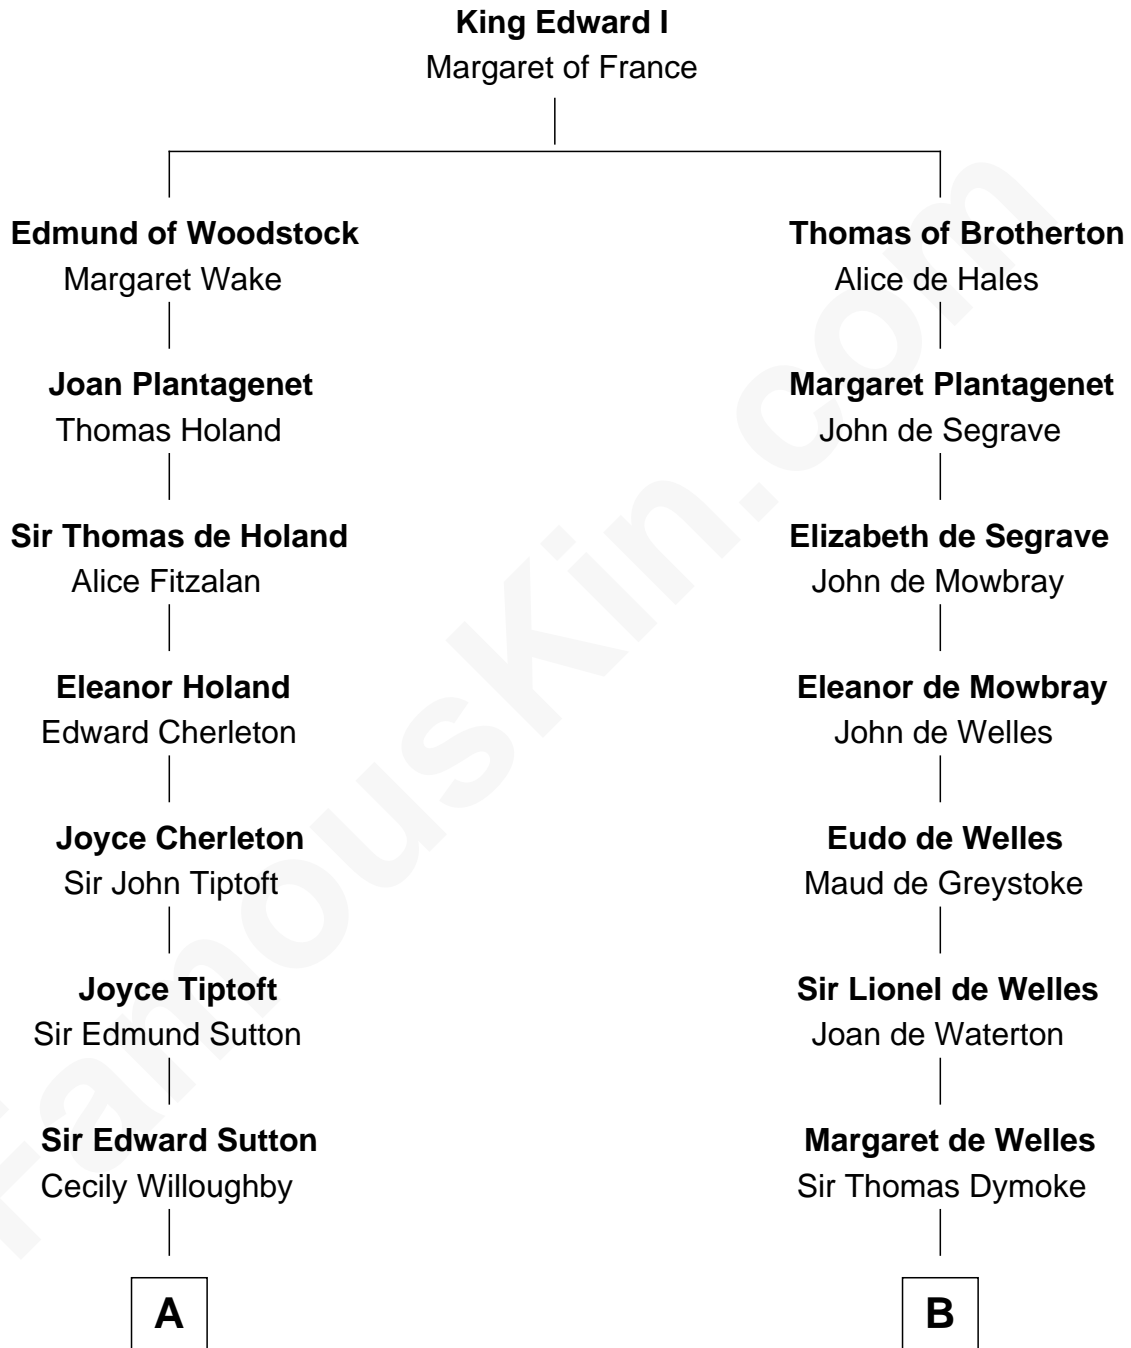

FamousKin.com
Relationship Chart of
Humphrey Bogart
Movie Actor

18th cousin 2 times removed of
Ralph Waldo Emerson
American Poet

FamousKin.com