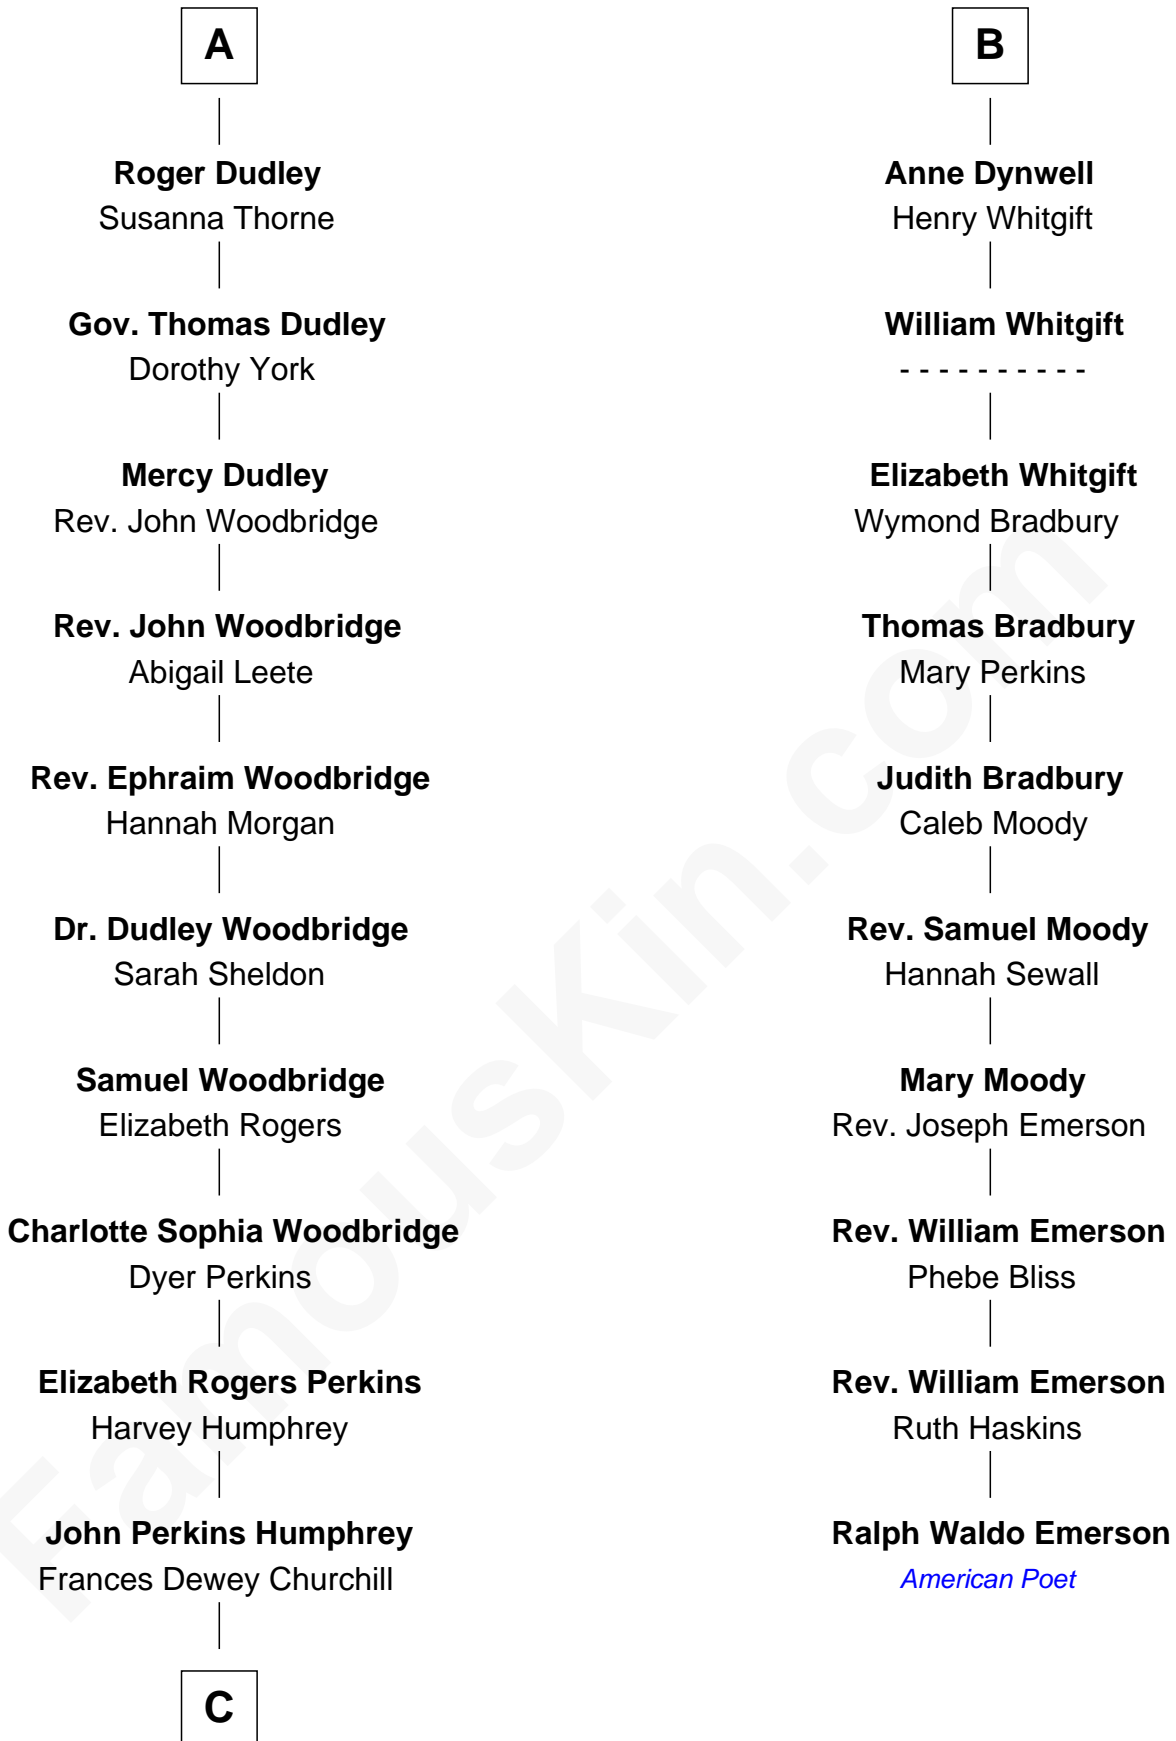

**FamousKin.com**  
**Relationship Chart of**  
**Humphrey Bogart**  
*Movie Actor*

16th cousin 2 times removed of  
**Ralph Waldo Emerson**  
*American Poet*

**C**

**Maud Humphrey**  
Dr. Belmont Deforest Bogart

**Humphrey Bogart**  
*Movie Actor*

FamousKin.com