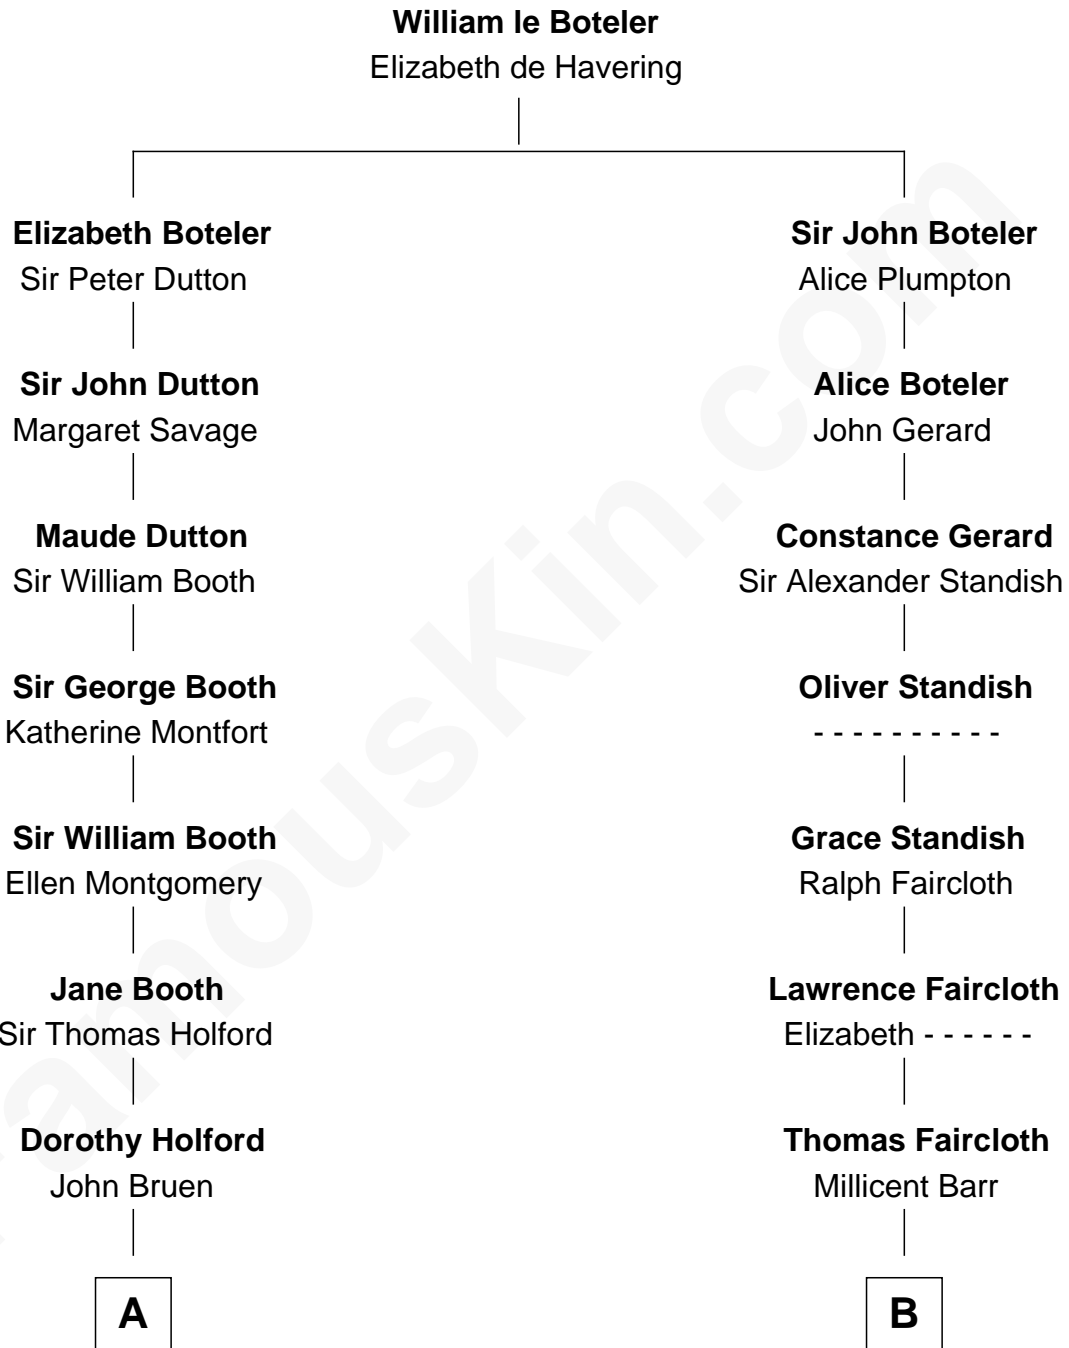

**FamousKin.com**  
**Relationship Chart of**  
**Humphrey Bogart**  
*Movie Actor*

15th cousin 3 times removed of  
**Ralph Waldo Emerson**  
*American Poet*

**C**

**Maud Humphrey**  
Dr. Belmont Deforest Bogart

**Humphrey Bogart**  
*Movie Actor*

FamousKin.com