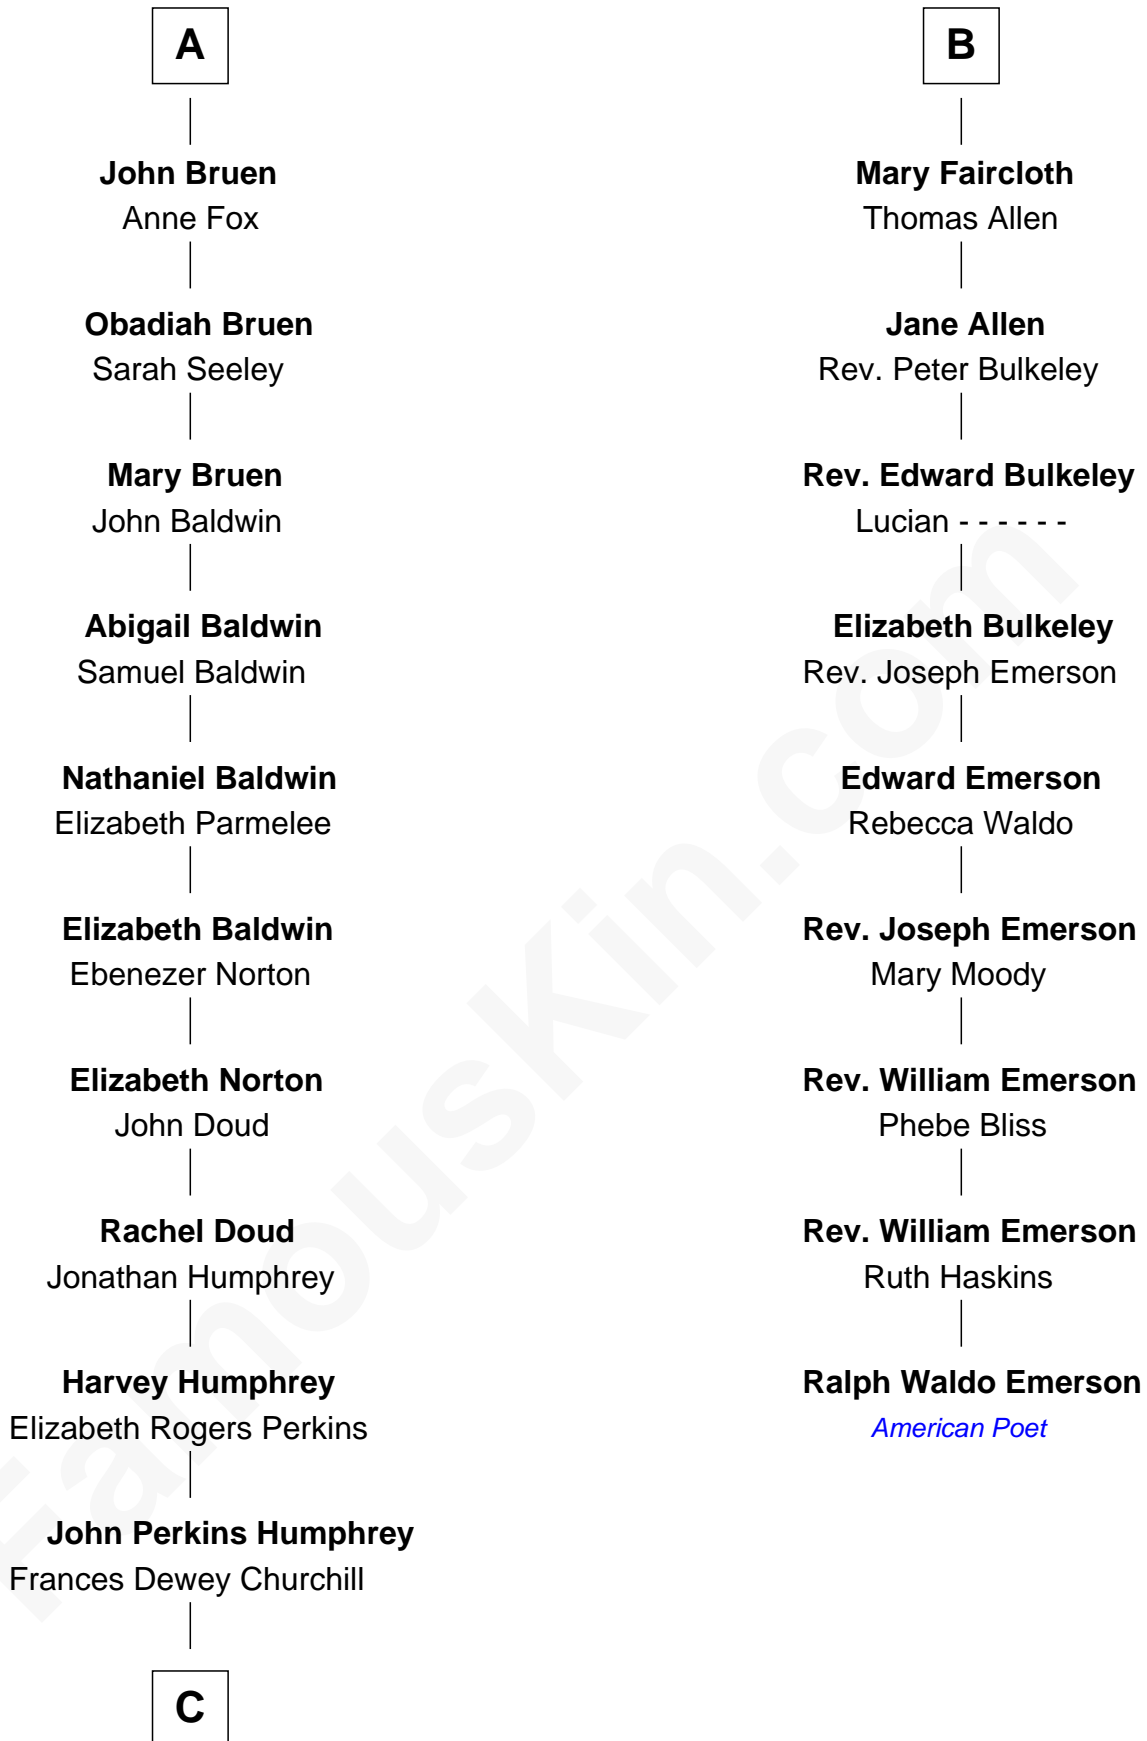

**FamousKin.com**  
**Relationship Chart of**  
**Humphrey Bogart**  
*Movie Actor*

15th cousin 3 times removed of  
**Ralph Waldo Emerson**  
*American Poet*

**C**

**Maud Humphrey**  
Dr. Belmont Deforest Bogart