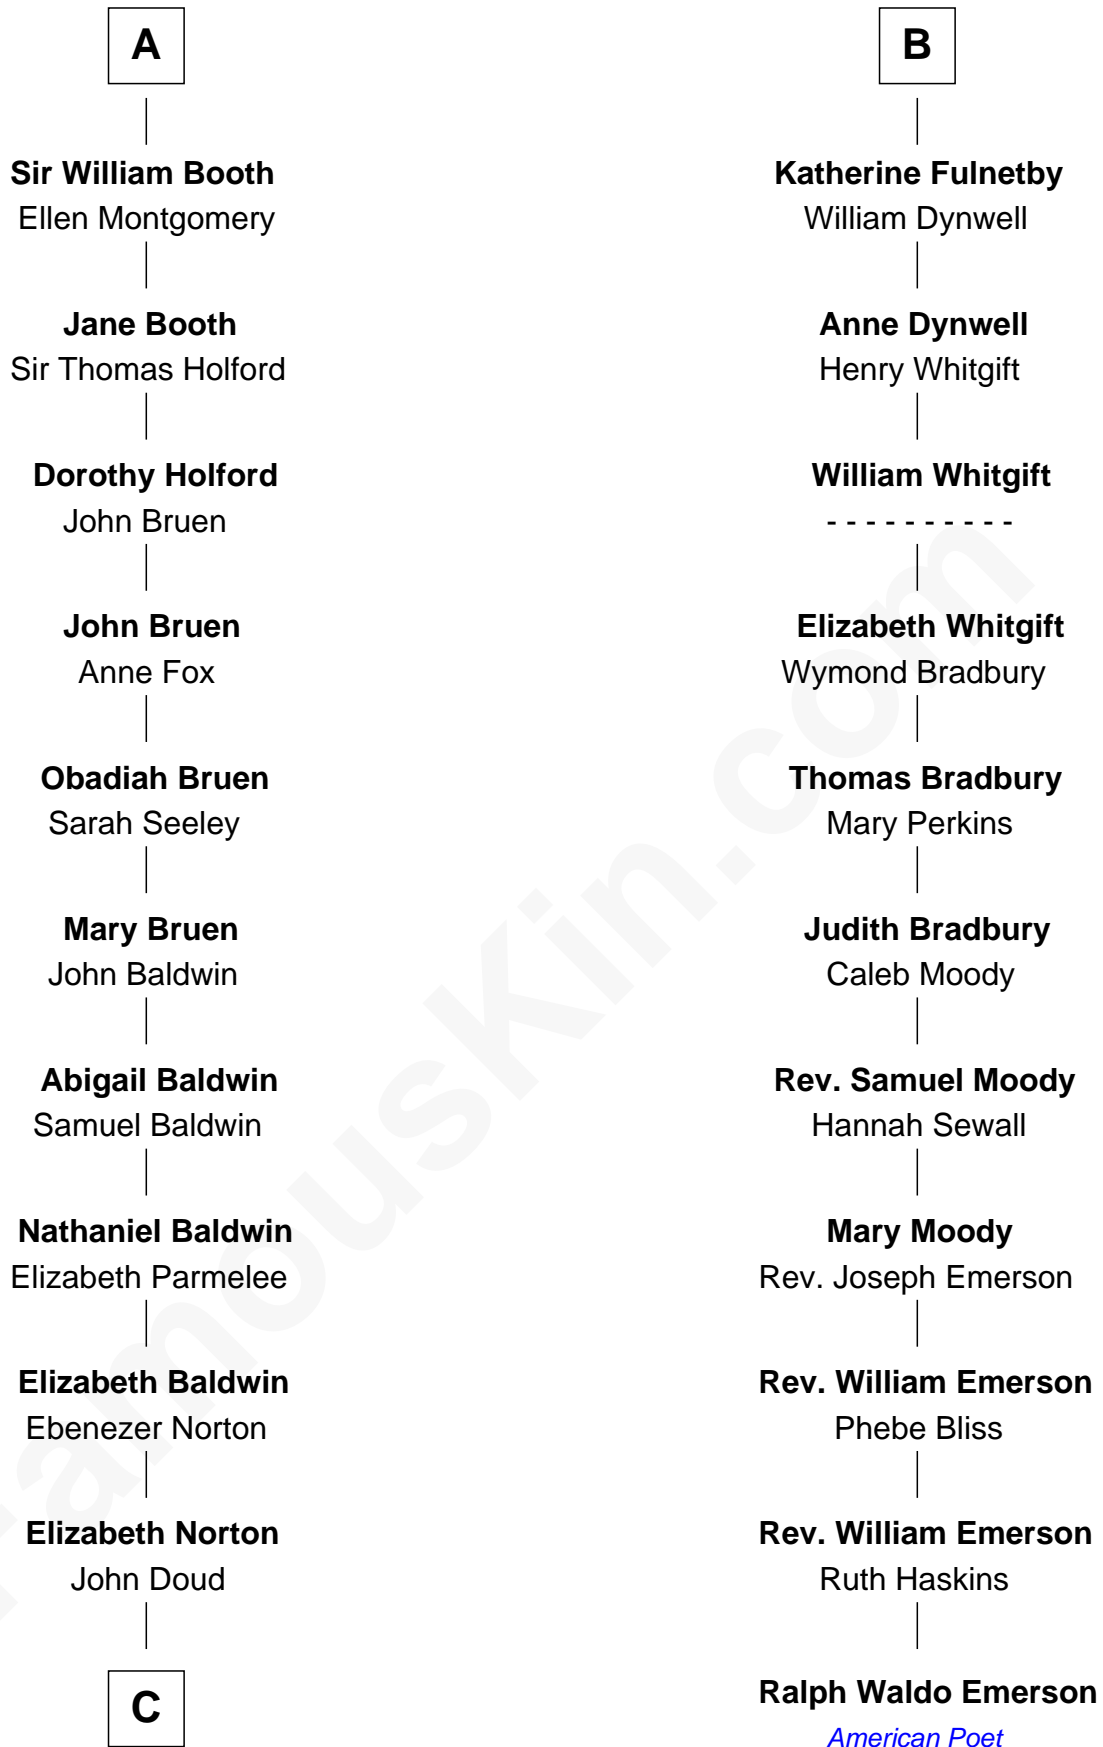

FamousKin.com
Relationship Chart of
Humphrey Bogart
Movie Actor

17th cousin 4 times removed of
Ralph Waldo Emerson
American Poet

C

—
Rachel Doud

Jonathan Humphrey

—
Harvey Humphrey

Elizabeth Rogers Perkins

—
John Perkins Humphrey

Frances Dewey Churchill

—
Maud Humphrey

Dr. Belmont Deforest Bogart

—
Humphrey Bogart

Movie Actor

FamousKin.com