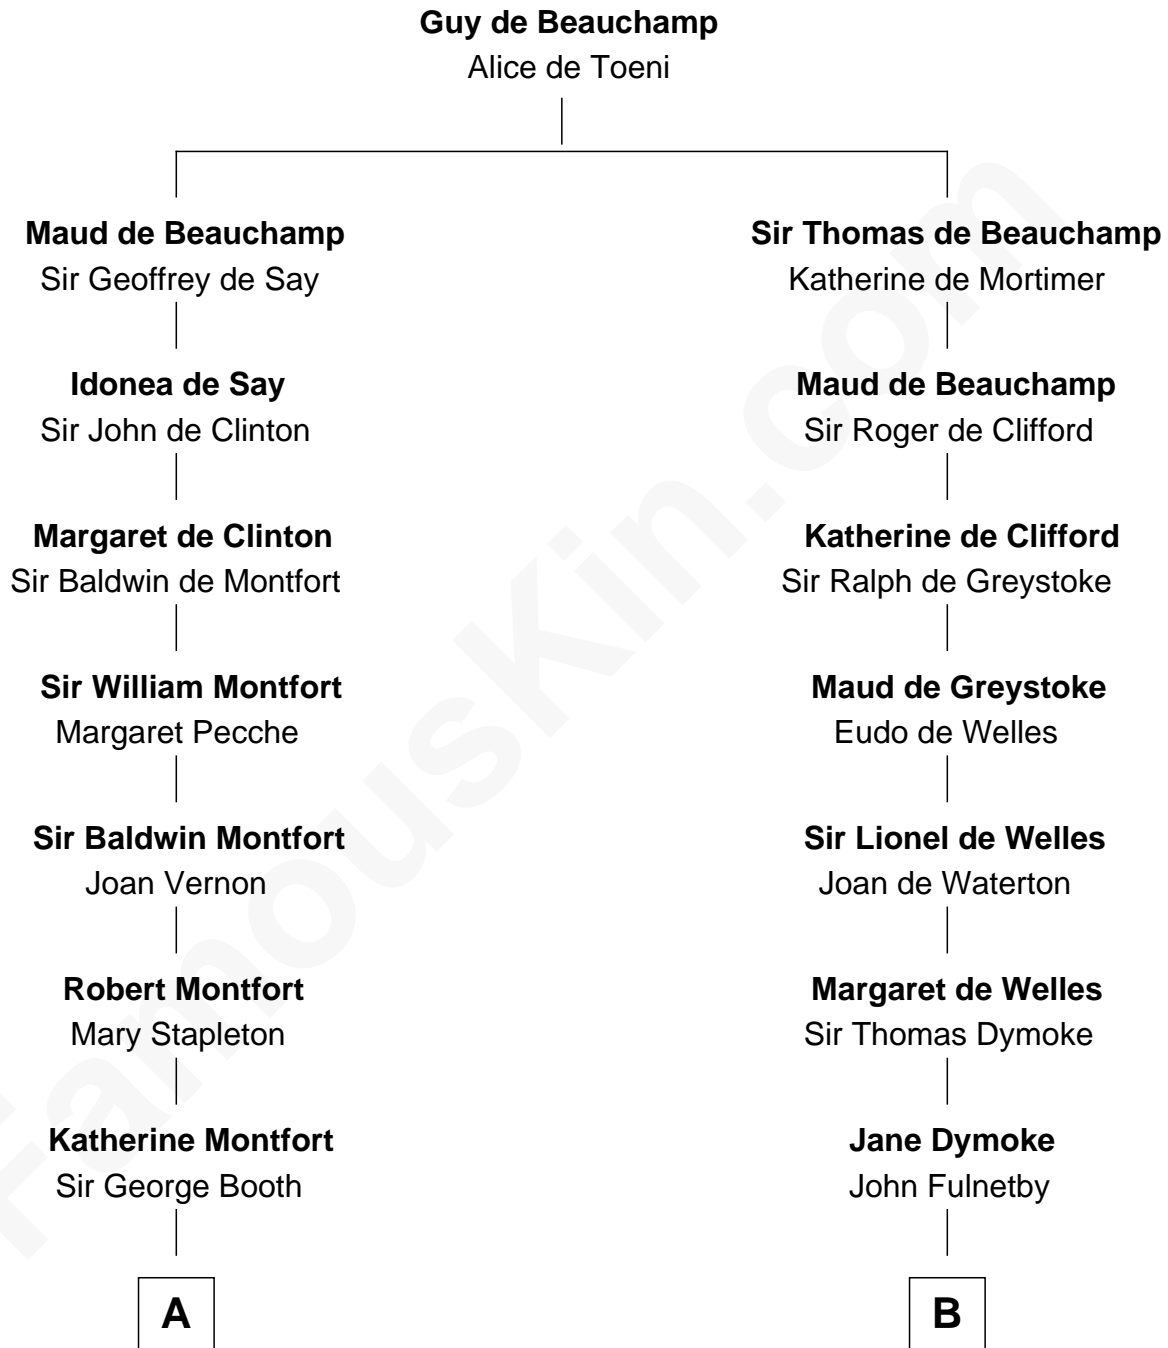

FamousKin.com
Relationship Chart of
Humphrey Bogart
Movie Actor

17th cousin 4 times removed of
Ralph Waldo Emerson
American Poet

C

—
Rachel Doud

Jonathan Humphrey

—
Harvey Humphrey

Elizabeth Rogers Perkins

—
John Perkins Humphrey

Frances Dewey Churchill

—
Maud Humphrey

Dr. Belmont Deforest Bogart

—
Humphrey Bogart

Movie Actor

FamousKin.com