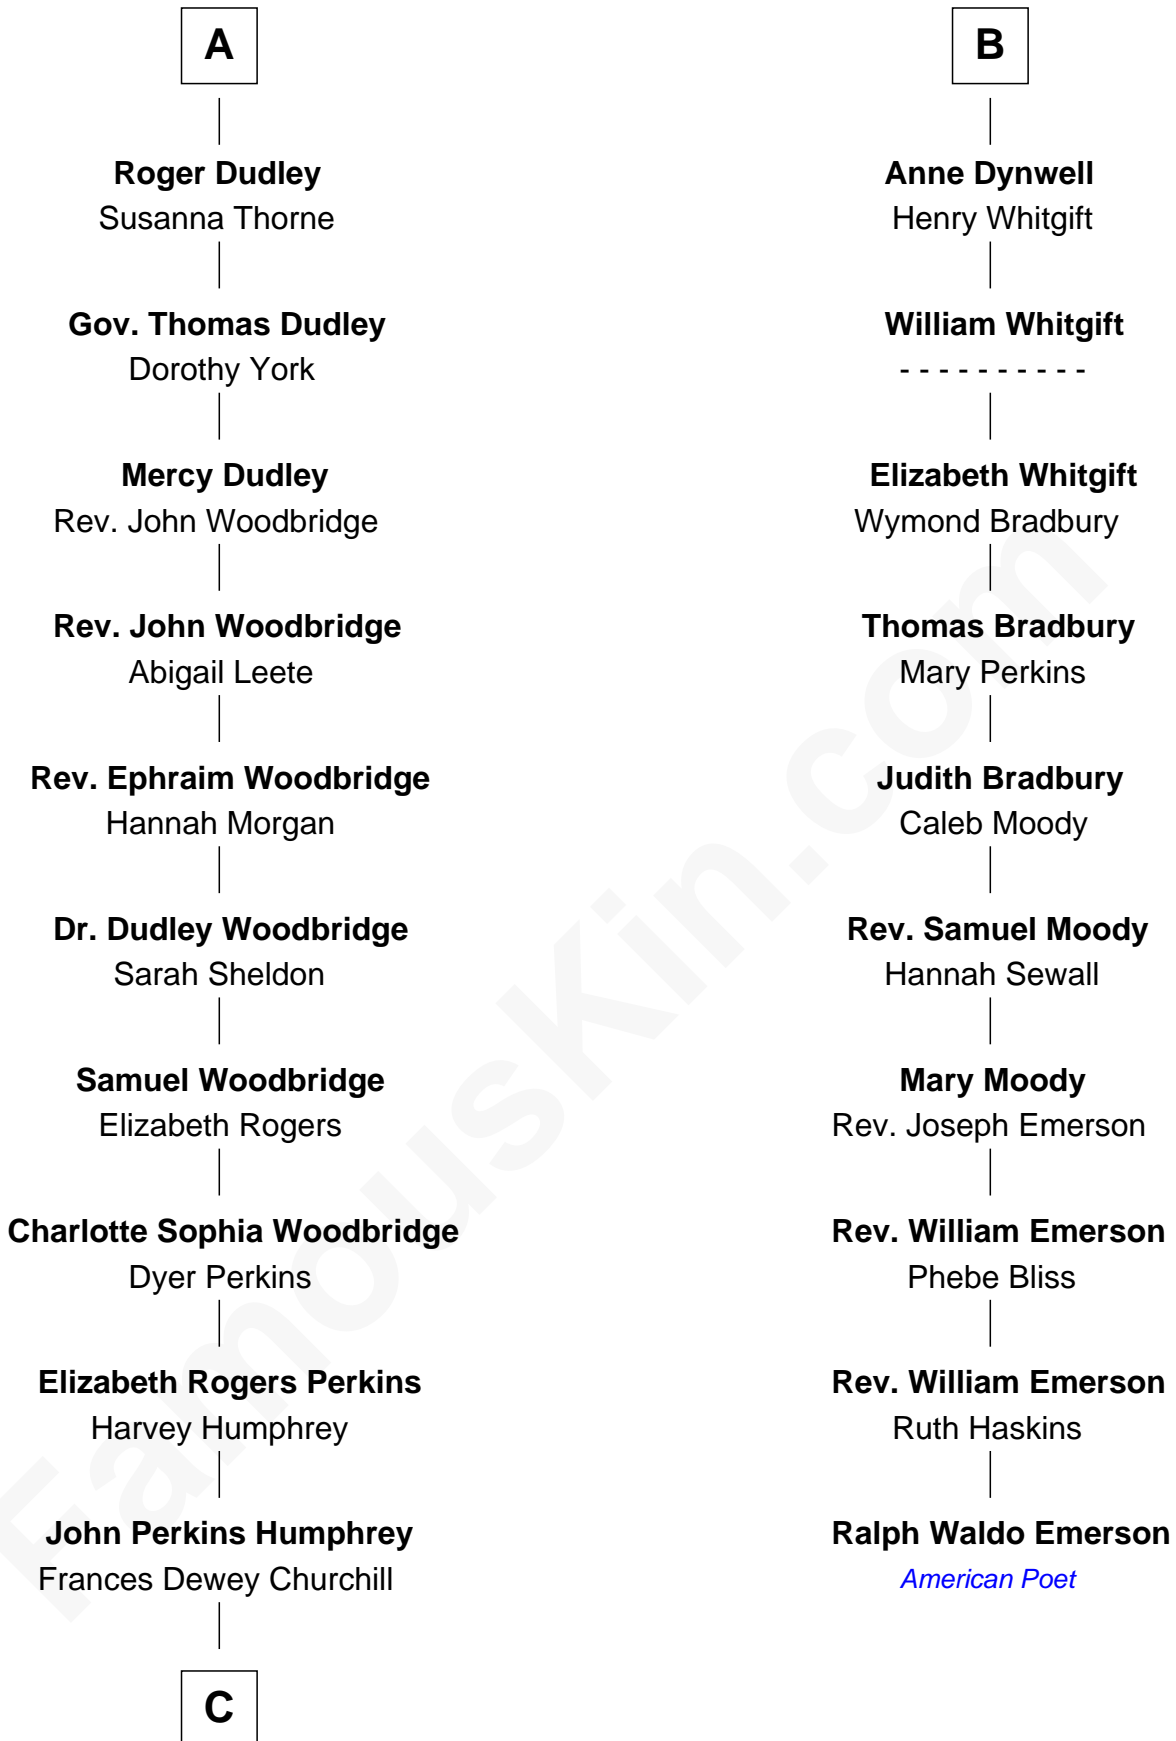

FamousKin.com
Relationship Chart of
Humphrey Bogart
Movie Actor

16th cousin 2 times removed of
Ralph Waldo Emerson
American Poet

C

Maud Humphrey
Dr. Belmont Deforest Bogart

Humphrey Bogart
Movie Actor

FamousKin.com