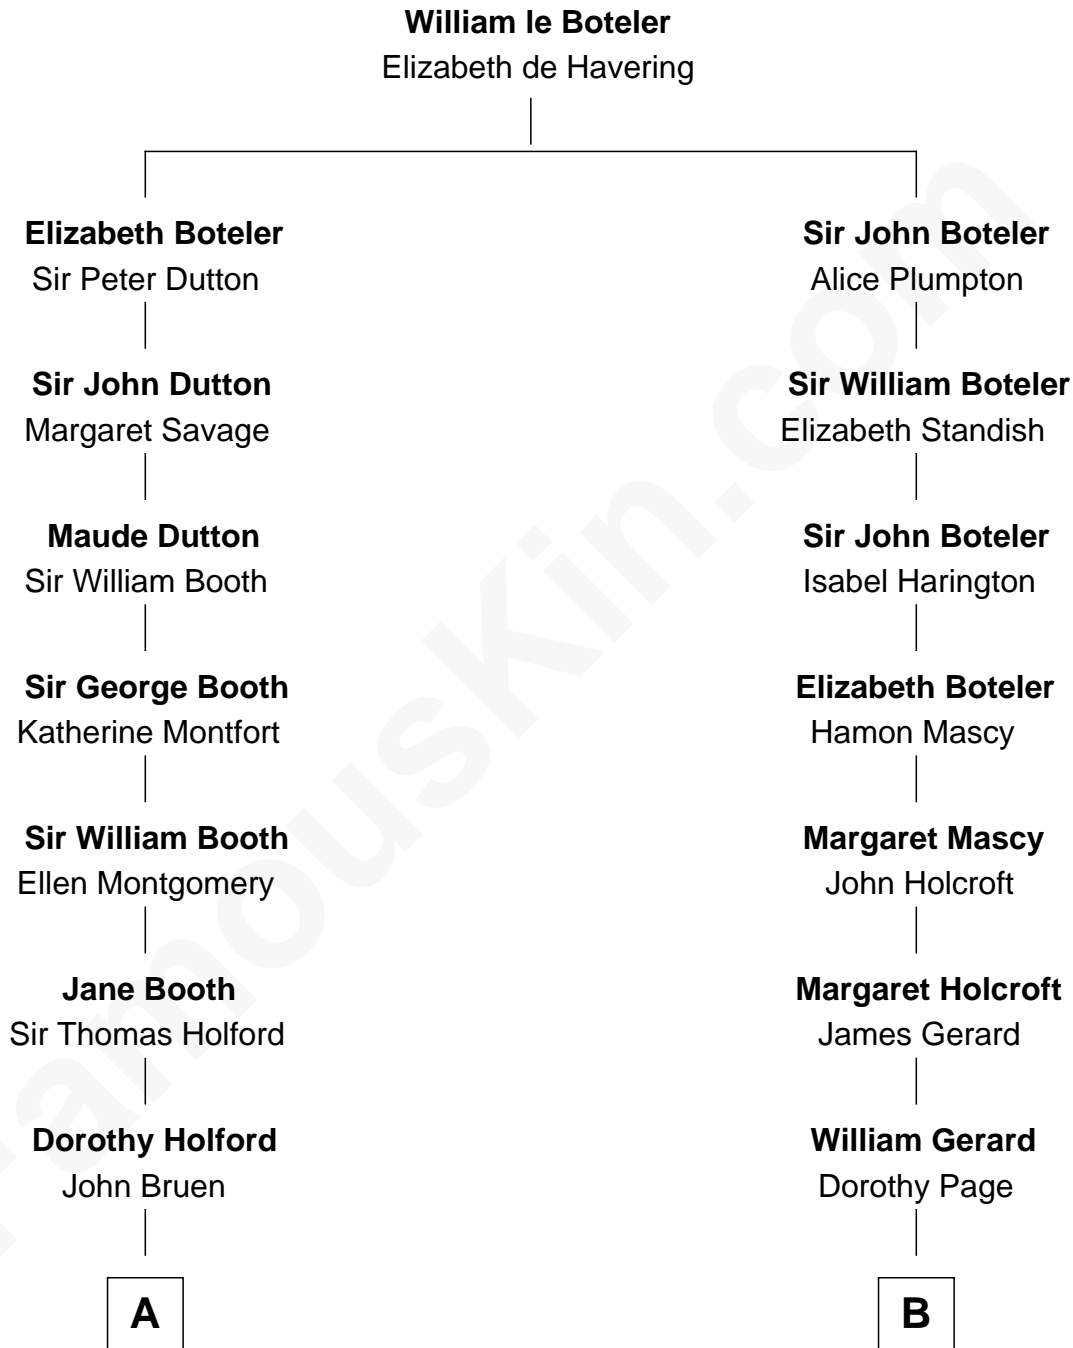

FamousKin.com
Relationship Chart of
Humphrey Bogart
Movie Actor

16th cousin 2 times removed of

Ellen (Herndon) Arthur
Wife of President Chester A. Arthur

C

Maud Humphrey
Dr. Belmont Deforest Bogart

Humphrey Bogart
Movie Actor

FamousKin.com