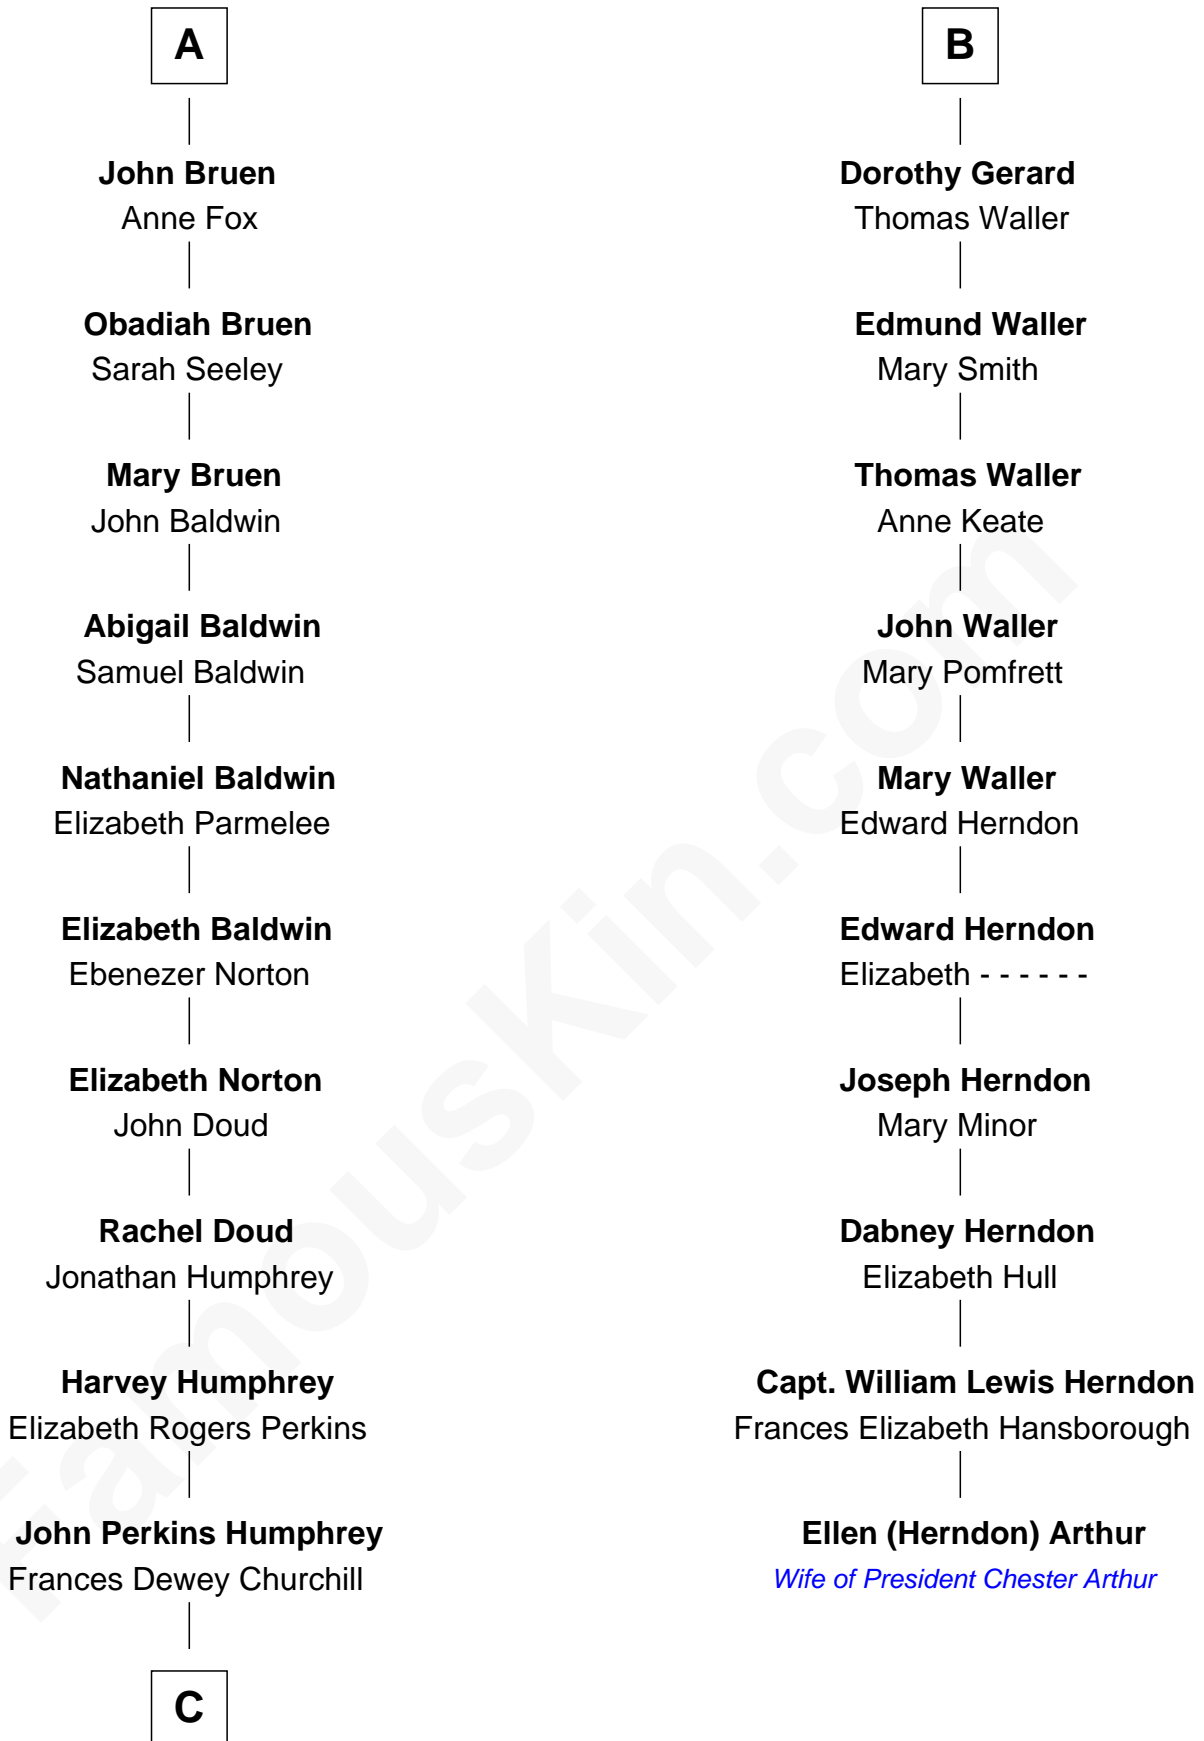

FamousKin.com
Relationship Chart of
Humphrey Bogart
Movie Actor

16th cousin 2 times removed of

Ellen (Herndon) Arthur
Wife of President Chester A. Arthur

C

Maud Humphrey
Dr. Belmont Deforest Bogart

Humphrey Bogart
Movie Actor

FamousKin.com