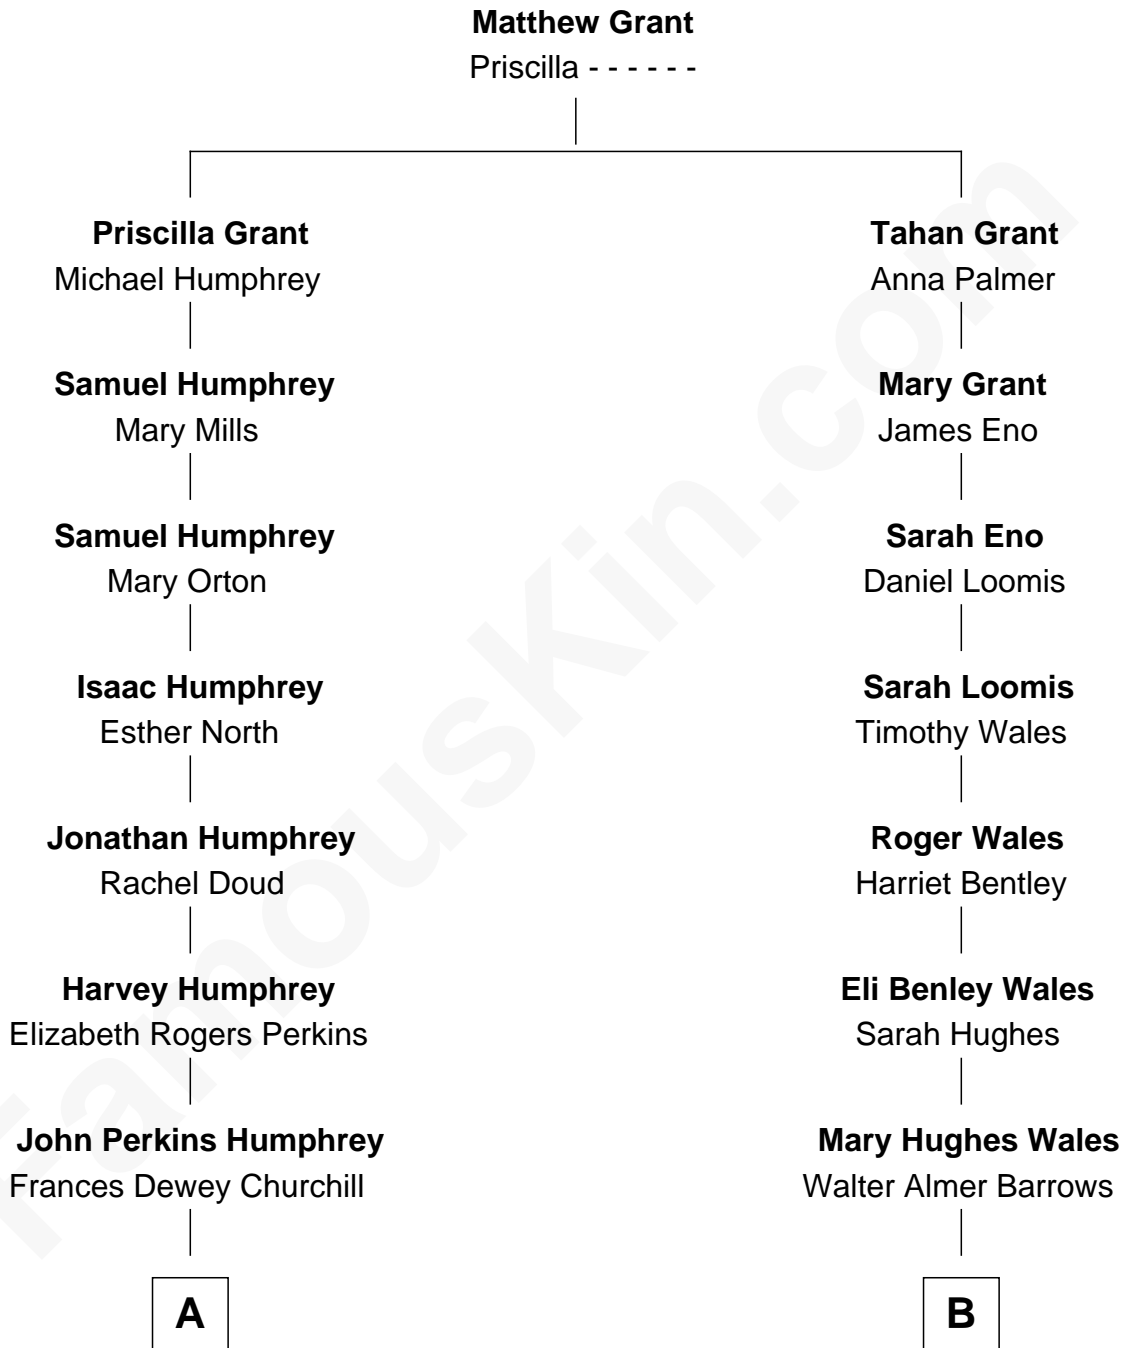

FamousKin.com
Relationship Chart of
Humphrey Bogart
Movie Actor

8th cousin 2 times removed of
Sydney Biddle Barrows
Mayflower Madam

A

Maud Humphrey
Dr. Belmont Deforest Bogart

Humphrey Bogart
Movie Actor

B

Walter Almer Barrows
Sarah Olive Byers

Donald Byers Barrows
Sydney Biddle

Donald Byers Barrows
Jeannette Ballantine

Sydney Biddle Barrows
Mayflower Madam