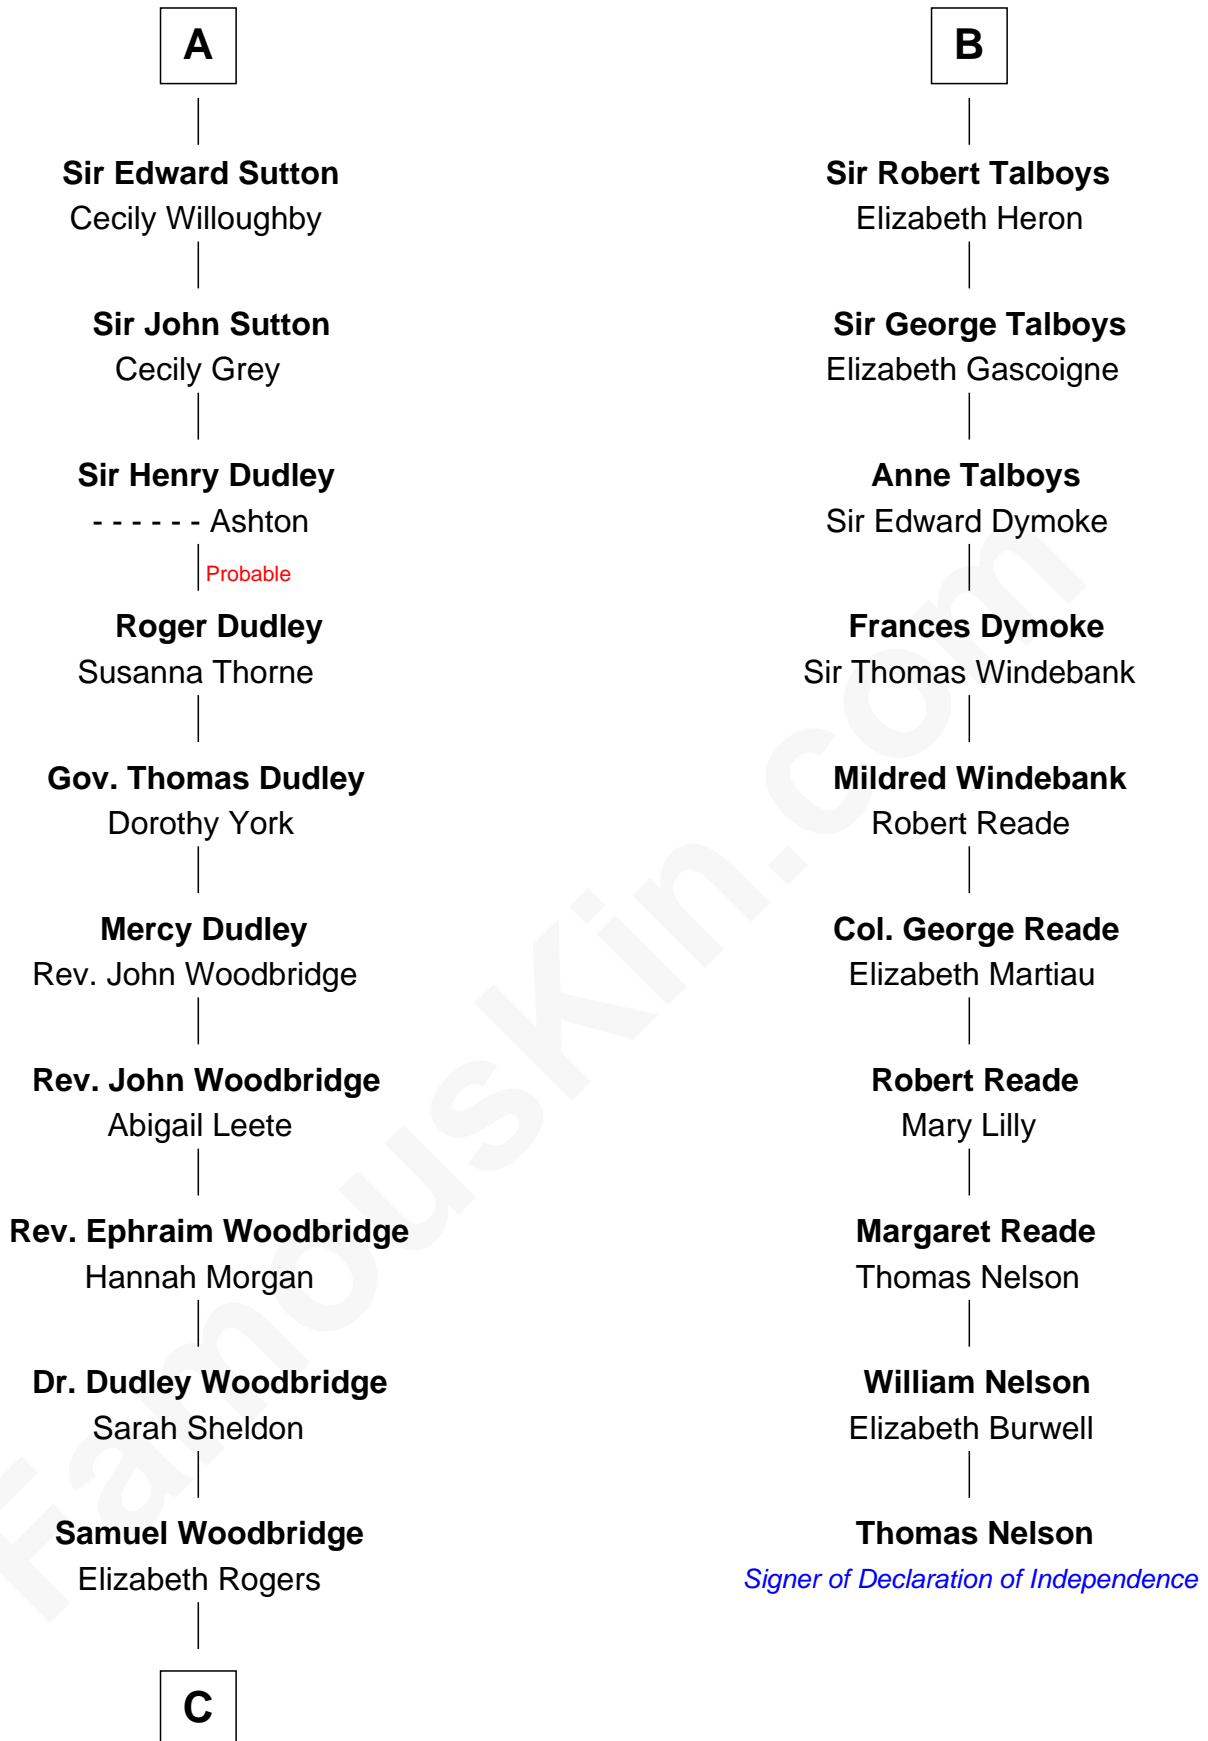

**FamousKin.com**  
**Relationship Chart of**  
**Humphrey Bogart**  
*Movie Actor*

16th cousin 5 times removed of

**Thomas Nelson**  
*Signer of the Declaration of Independence*

**William Samlesbury**

-----

**C**

**Charlotte Sophia Woodbridge**

Dyer Perkins

**Elizabeth Rogers Perkins**

Harvey Humphrey

**John Perkins Humphrey**

Frances Dewey Churchill

**Maud Humphrey**