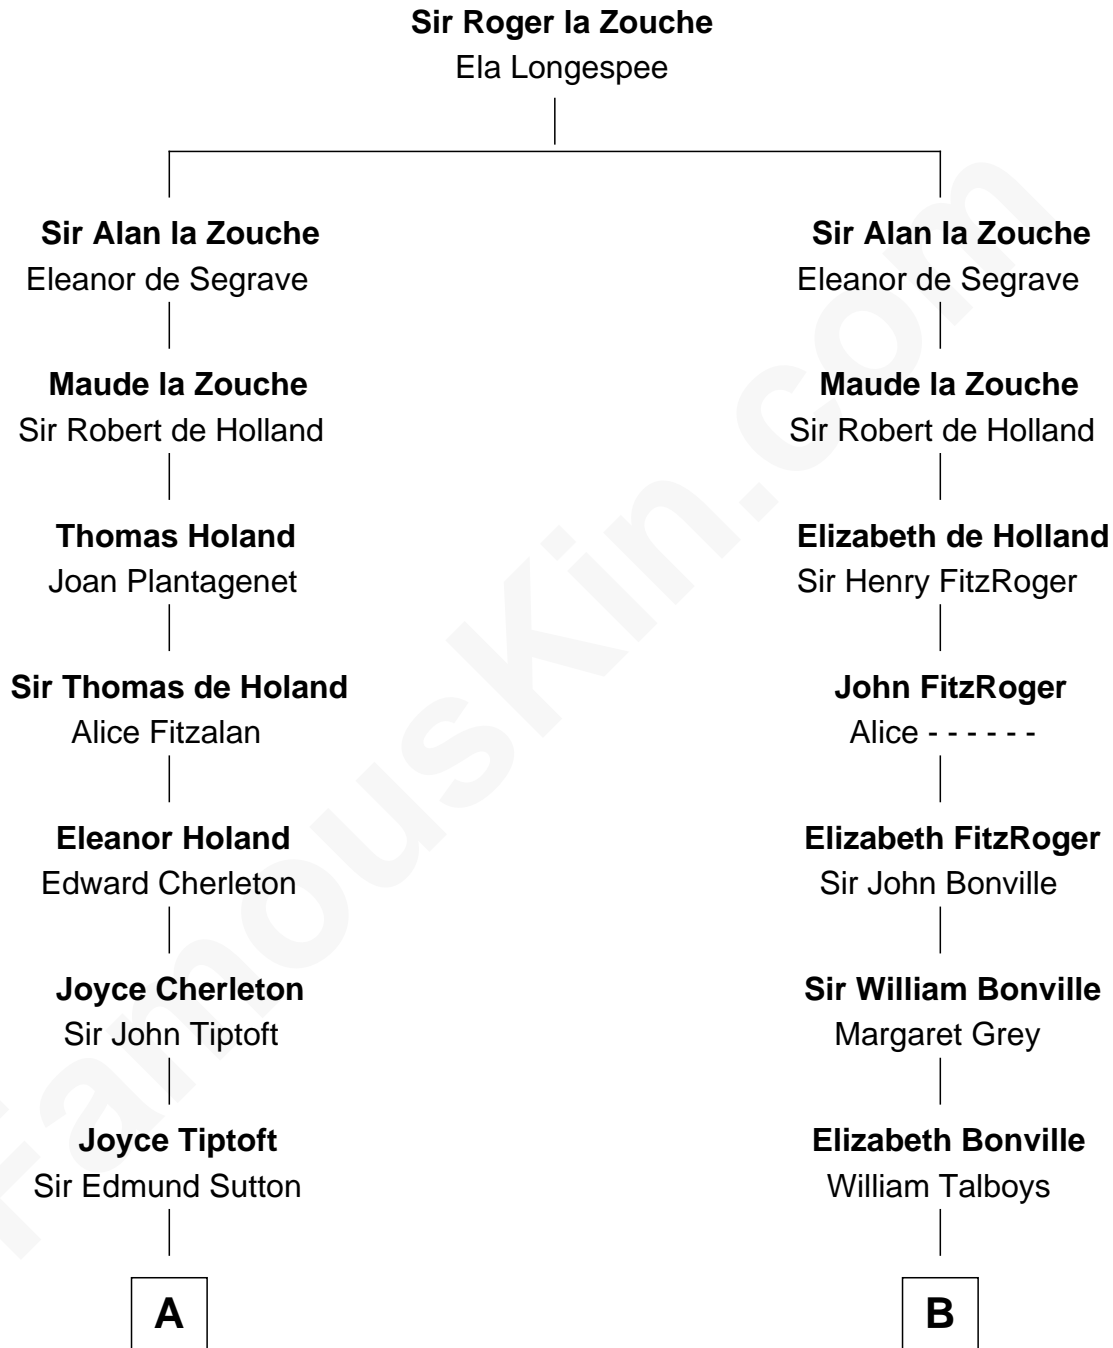

**FamousKin.com**  
**Relationship Chart of**  
**Humphrey Bogart**  
*Movie Actor*

16th cousin 5 times removed of

**Thomas Nelson**  
*Signer of the Declaration of Independence*

**C**

**Charlotte Sophia Woodbridge**

Dyer Perkins

**Elizabeth Rogers Perkins**

Harvey Humphrey

**John Perkins Humphrey**

Frances Dewey Churchill

**Maud Humphrey**

Dr. Belmont Deforest Bogart

**Humphrey Bogart**