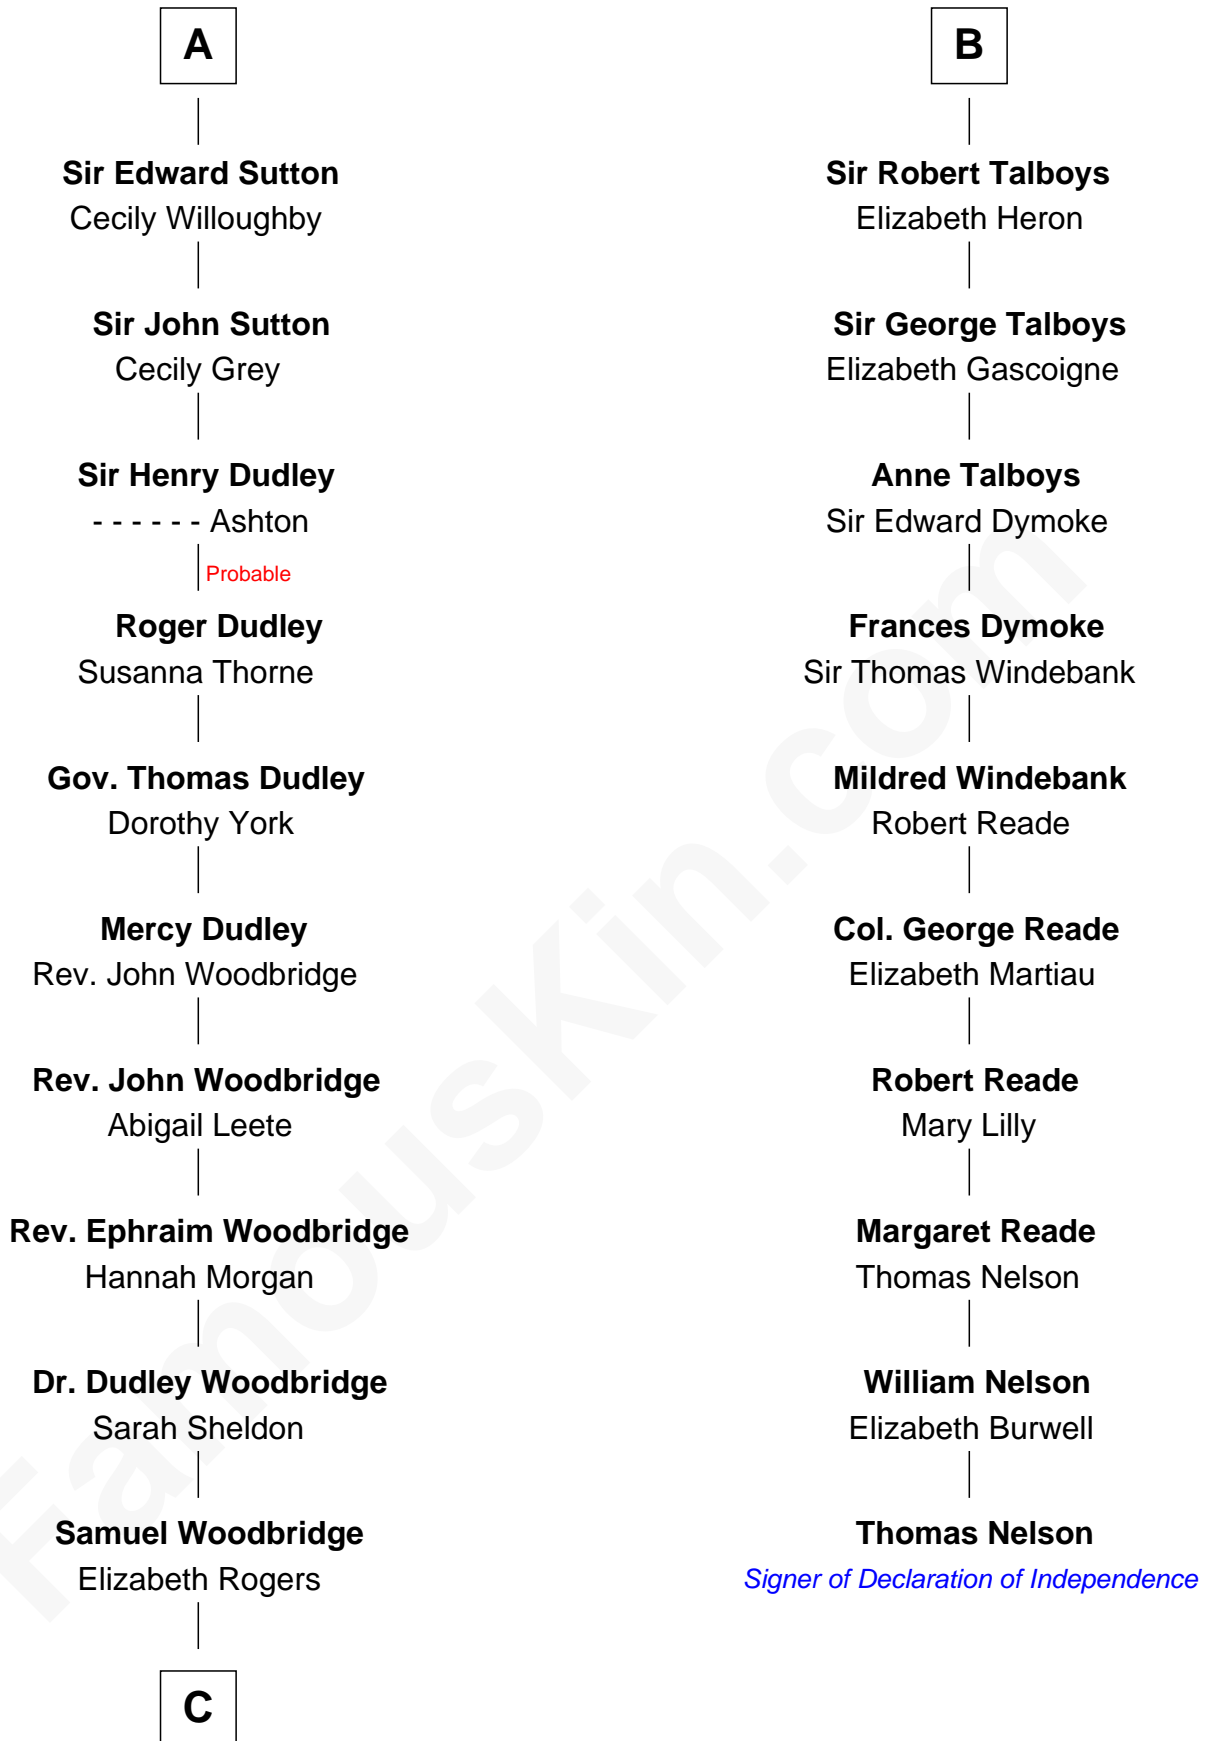

**FamousKin.com**  
**Relationship Chart of**  
**Humphrey Bogart**  
*Movie Actor*

16th cousin 5 times removed of

**Thomas Nelson**  
*Signer of the Declaration of Independence*

**C**

**Charlotte Sophia Woodbridge**

Dyer Perkins

**Elizabeth Rogers Perkins**

Harvey Humphrey

**John Perkins Humphrey**

Frances Dewey Churchill

**Maud Humphrey**

Dr. Belmont Deforest Bogart

**Humphrey Bogart**