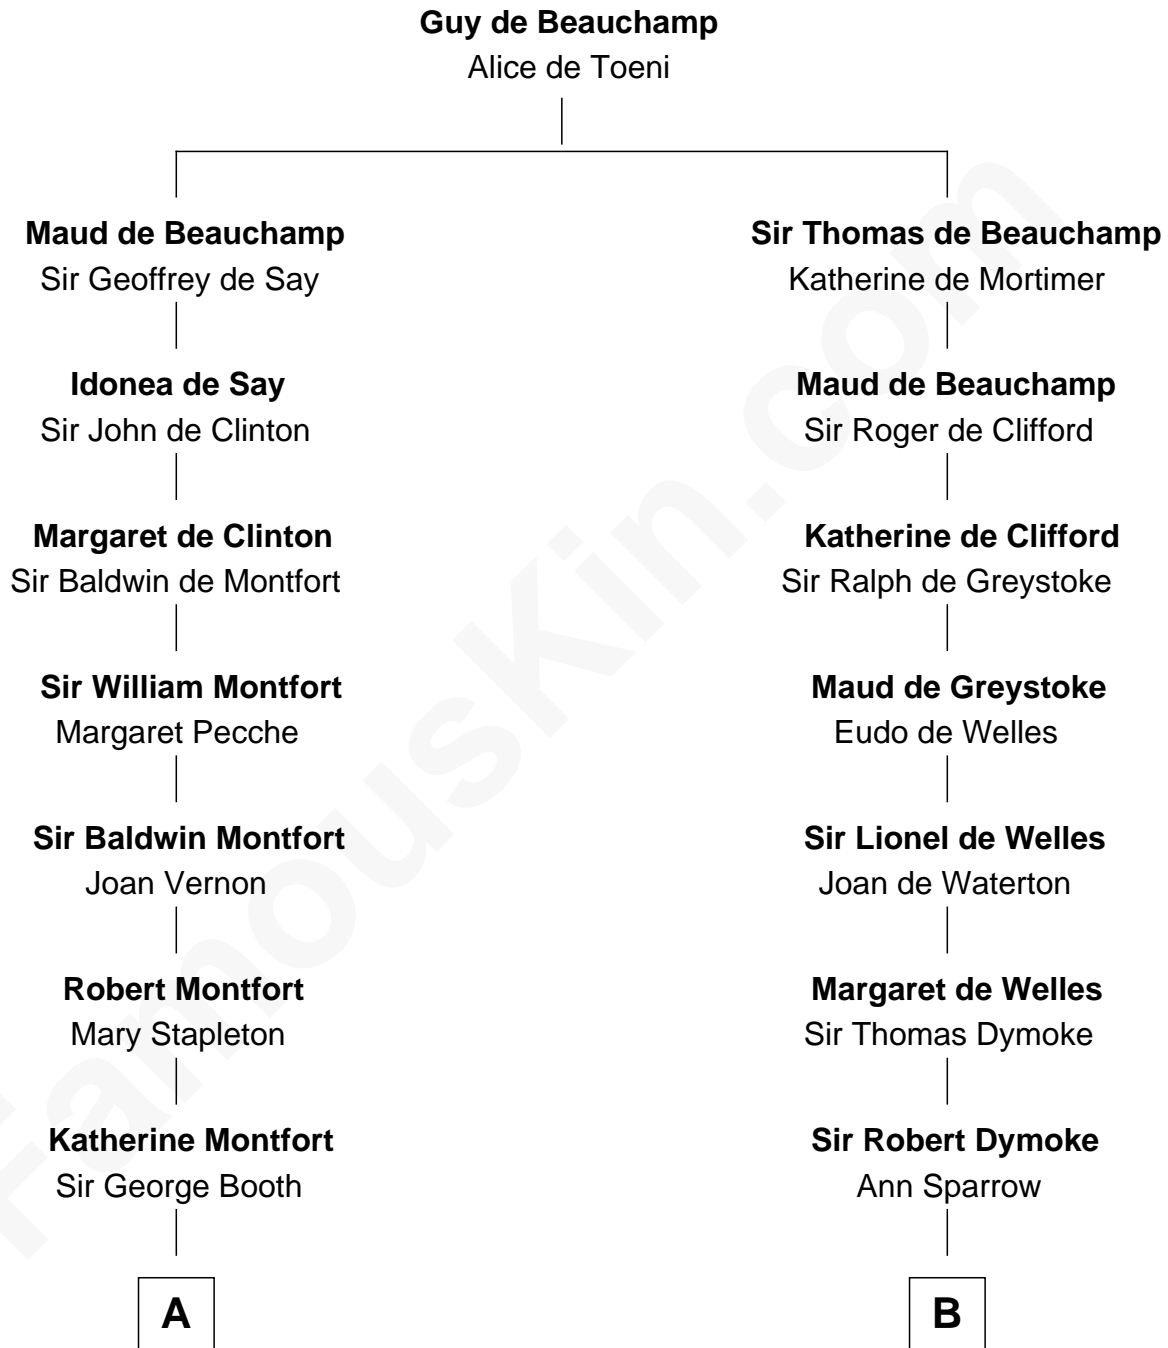

**FamousKin.com**  
**Relationship Chart of**  
**Humphrey Bogart**  
*Movie Actor*

**14th cousin 7 times removed of**  
**Thomas Nelson**  
*Signer of the Declaration of Independence*

**C**

—  
**Rachel Doud**

Jonathan Humphrey

—  
**Harvey Humphrey**

Elizabeth Rogers Perkins

—  
**John Perkins Humphrey**

Frances Dewey Churchill

—  
**Maud Humphrey**

Dr. Belmont Deforest Bogart

—  
**Humphrey Bogart**