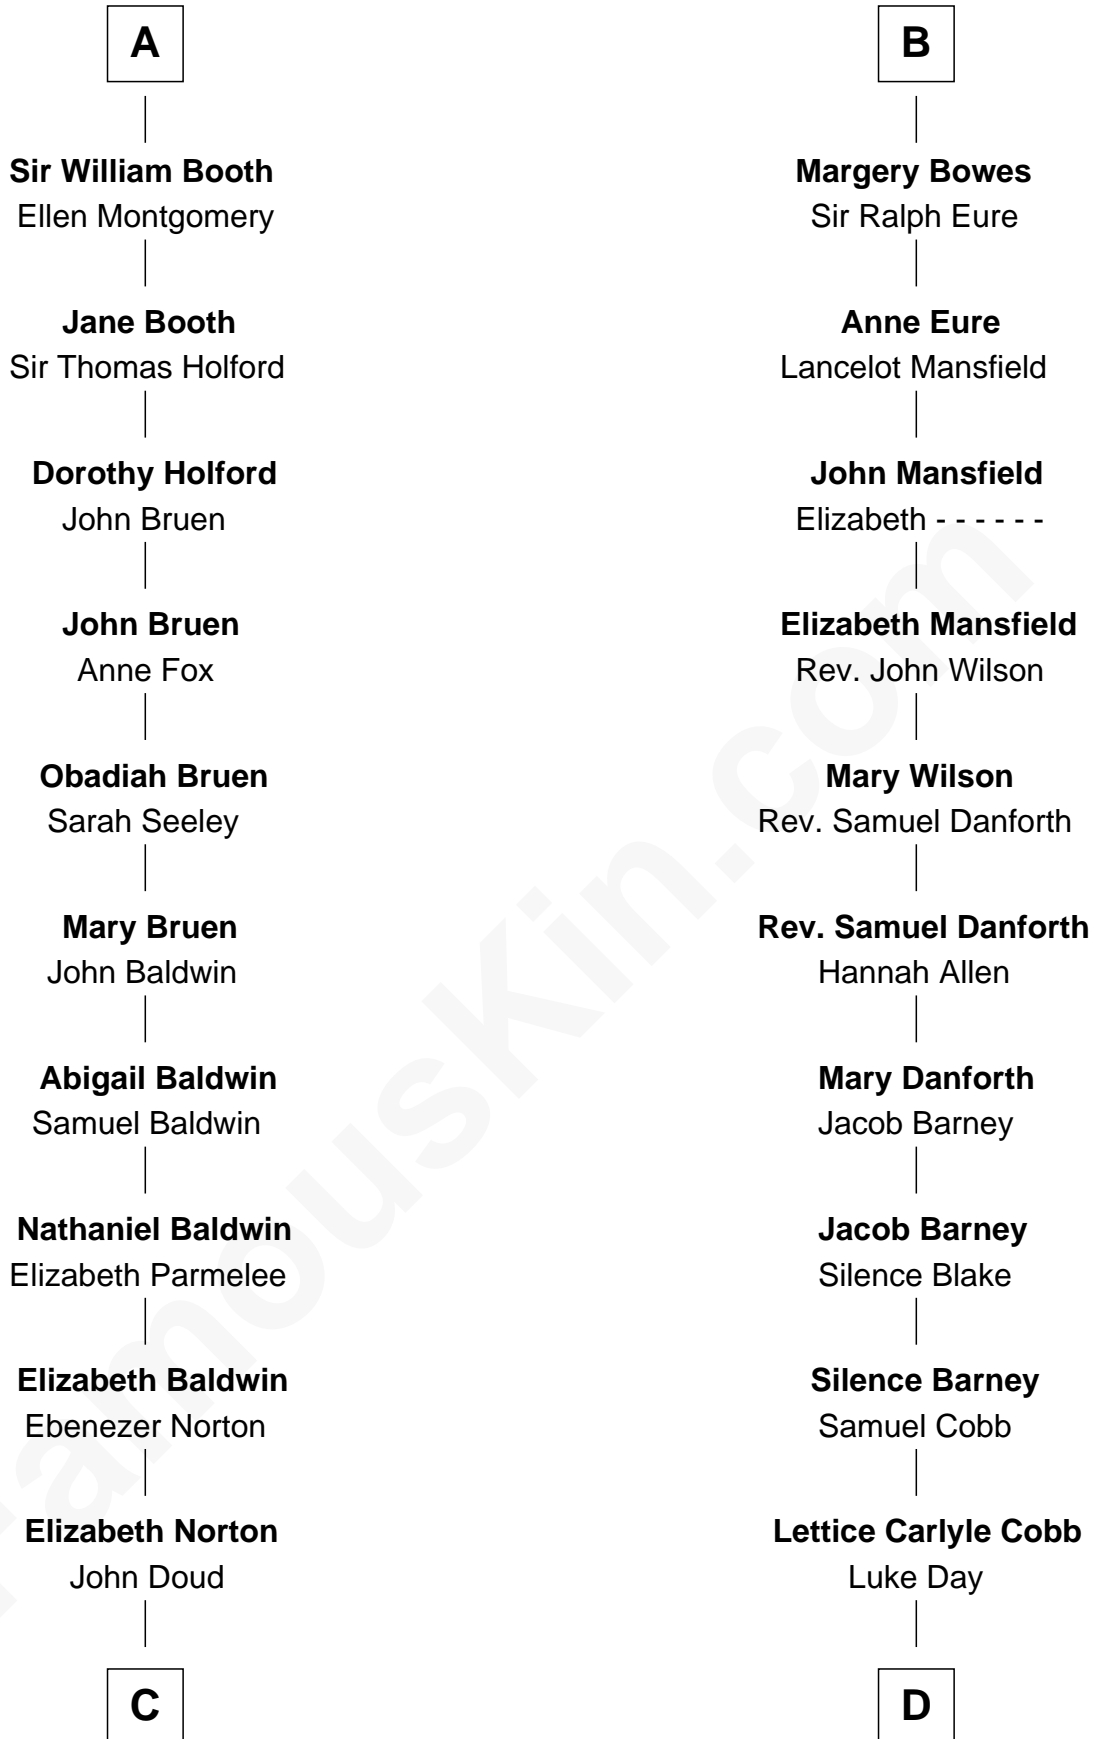

FamousKin.com
Relationship Chart of
Humphrey Bogart
Movie Actor

20th cousin 1 time removed of
Sandra Day O'Connor
First Female U.S. Supreme Court Justice

C

Rachel Doud

Jonathan Humphrey

Harvey Humphrey

Elizabeth Rogers Perkins

John Perkins Humphrey

Frances Dewey Churchill

Maud Humphrey

Dr. Belmont Deforest Bogart

Humphrey Bogart

Movie Actor

D

Hollis Day