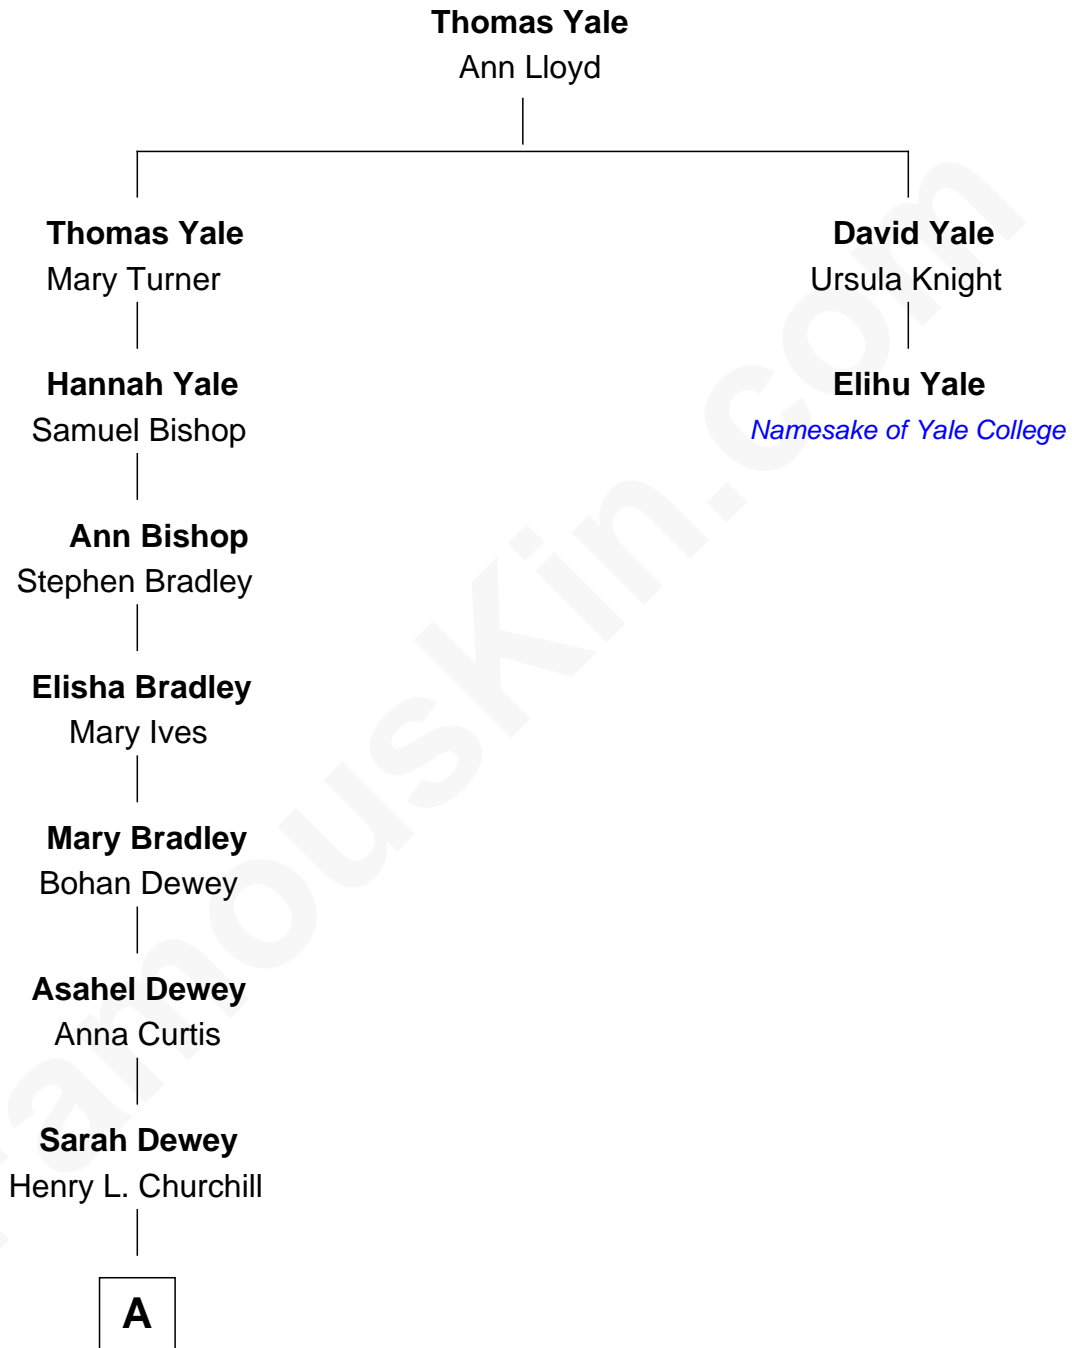

**FamousKin.com**  
**Relationship Chart of**  
**Humphrey Bogart**  
*Movie Actor*

1st cousin 8 times removed of

**Elihu Yale**  
*Benefactor and Namesake of Yale College*

A

—  
**Frances Dewey Churchill**

John Perkins Humphrey

—  
**Maud Humphrey**

Dr. Belmont Deforest Bogart

—  
**Humphrey Bogart**

*Movie Actor*

FamousKin.com