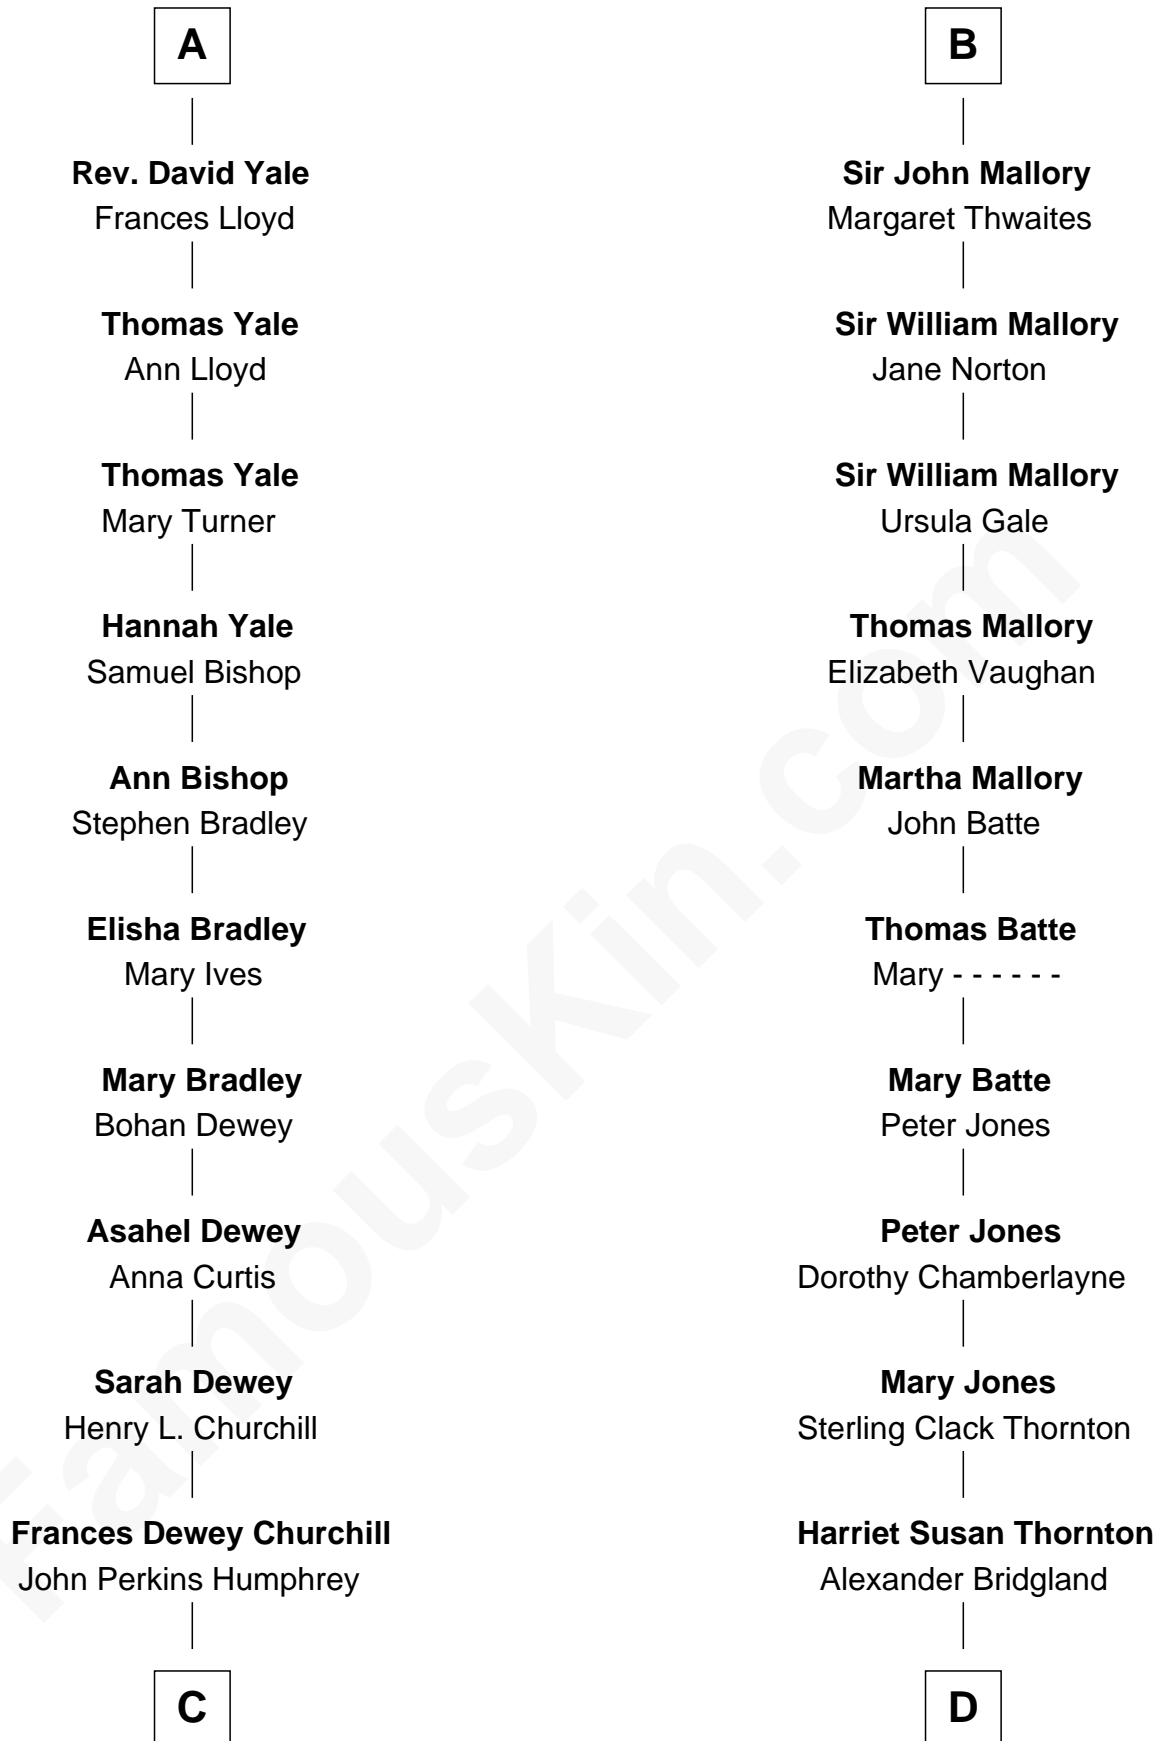

**FamousKin.com**  
**Relationship Chart of**  
**Humphrey Bogart**  
*Movie Actor*

18th cousin 2 times removed of  
**Steve McQueen**  
*Movie Actor*

**C**

**Maud Humphrey**  
Dr. Belmont Deforest Bogart

**Humphrey Bogart**  
*Movie Actor*

**D**

**Martha A. Bridgland**  
Daniel T. Culbertson

**Caroline Myrtle Culbertson**  
Lewis D. McQueen

**William Terence McQueen**  
Julian Crawford

**Steve McQueen**  
*Movie Actor*