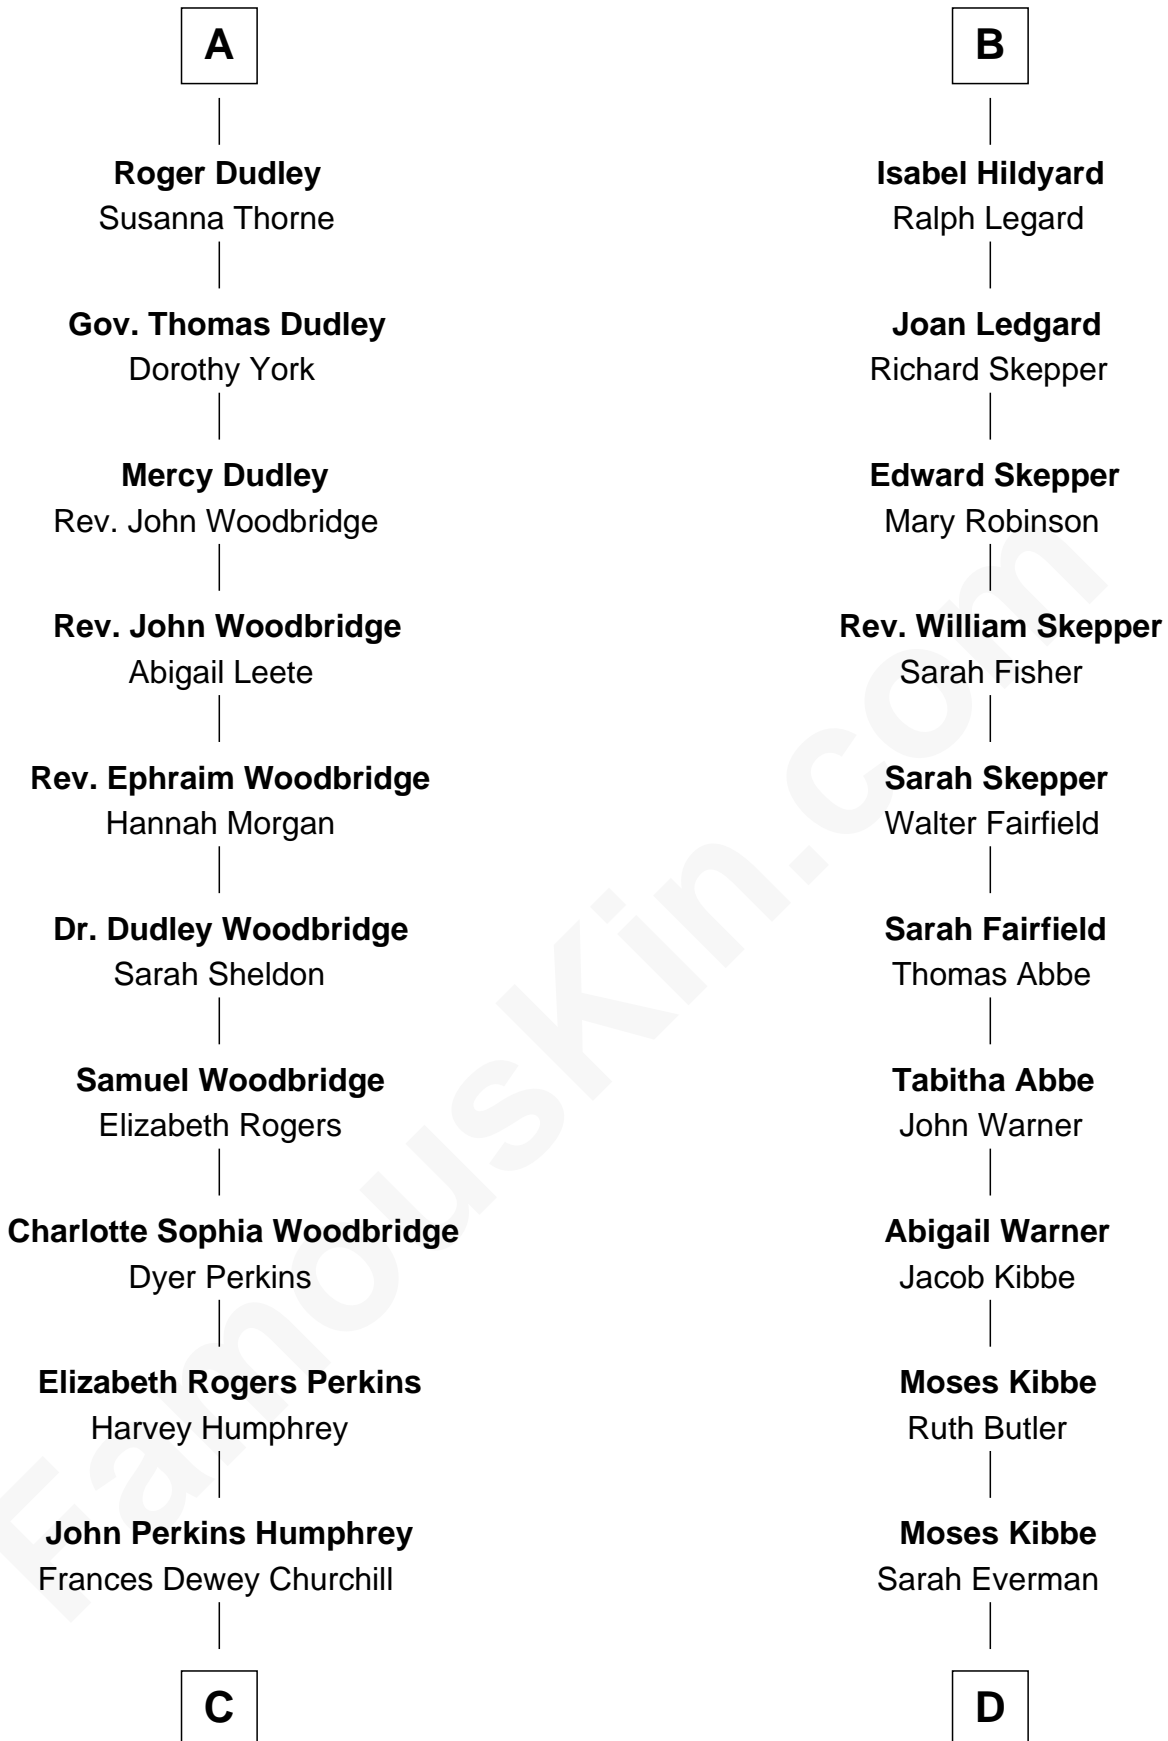

FamousKin.com
Relationship Chart of
Humphrey Bogart
Movie Actor

18th cousin 2 times removed of
Roy Rogers
Cowboy movie actor and singer

Edward III, King of England
 Philippa of Hainault

C

Maud Humphrey
Dr. Belmont Deforest Bogart

Humphrey Bogart
Movie Actor

D

Jacintha Kibbe
William Womack

Archer Womack
Patricia Adeline Hatchett

Mattie M. Womack
Andrew E. Slye

Roy Rogers
Cowboy movie actor and singer

FamousKin.com