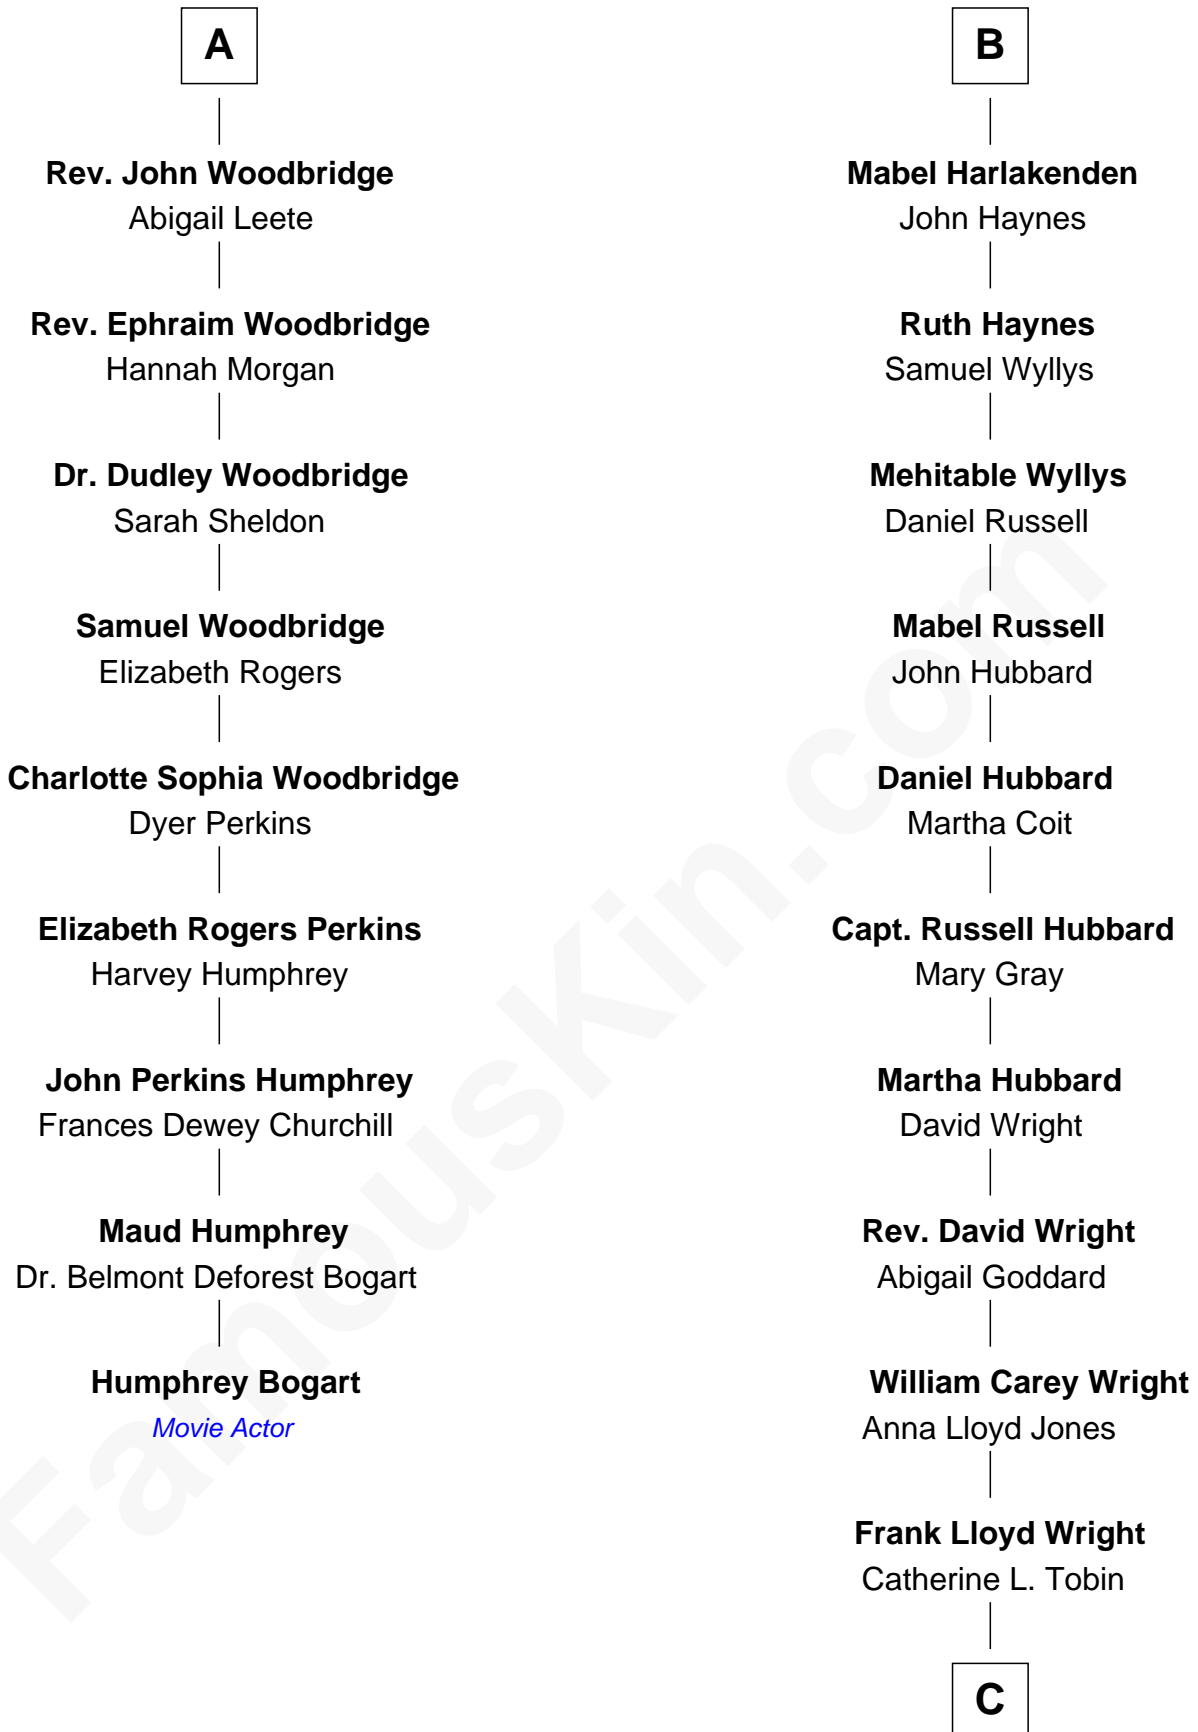

FamousKin.com
Relationship Chart of
Humphrey Bogart
Movie Actor

15th cousin 3 times removed of
Anne Baxter
Movie Actress

C

—
Catherine Dorothy Wright

Kenneth Stuart Baxter

—
Anne Baxter

Movie Actress

FamousKin.com