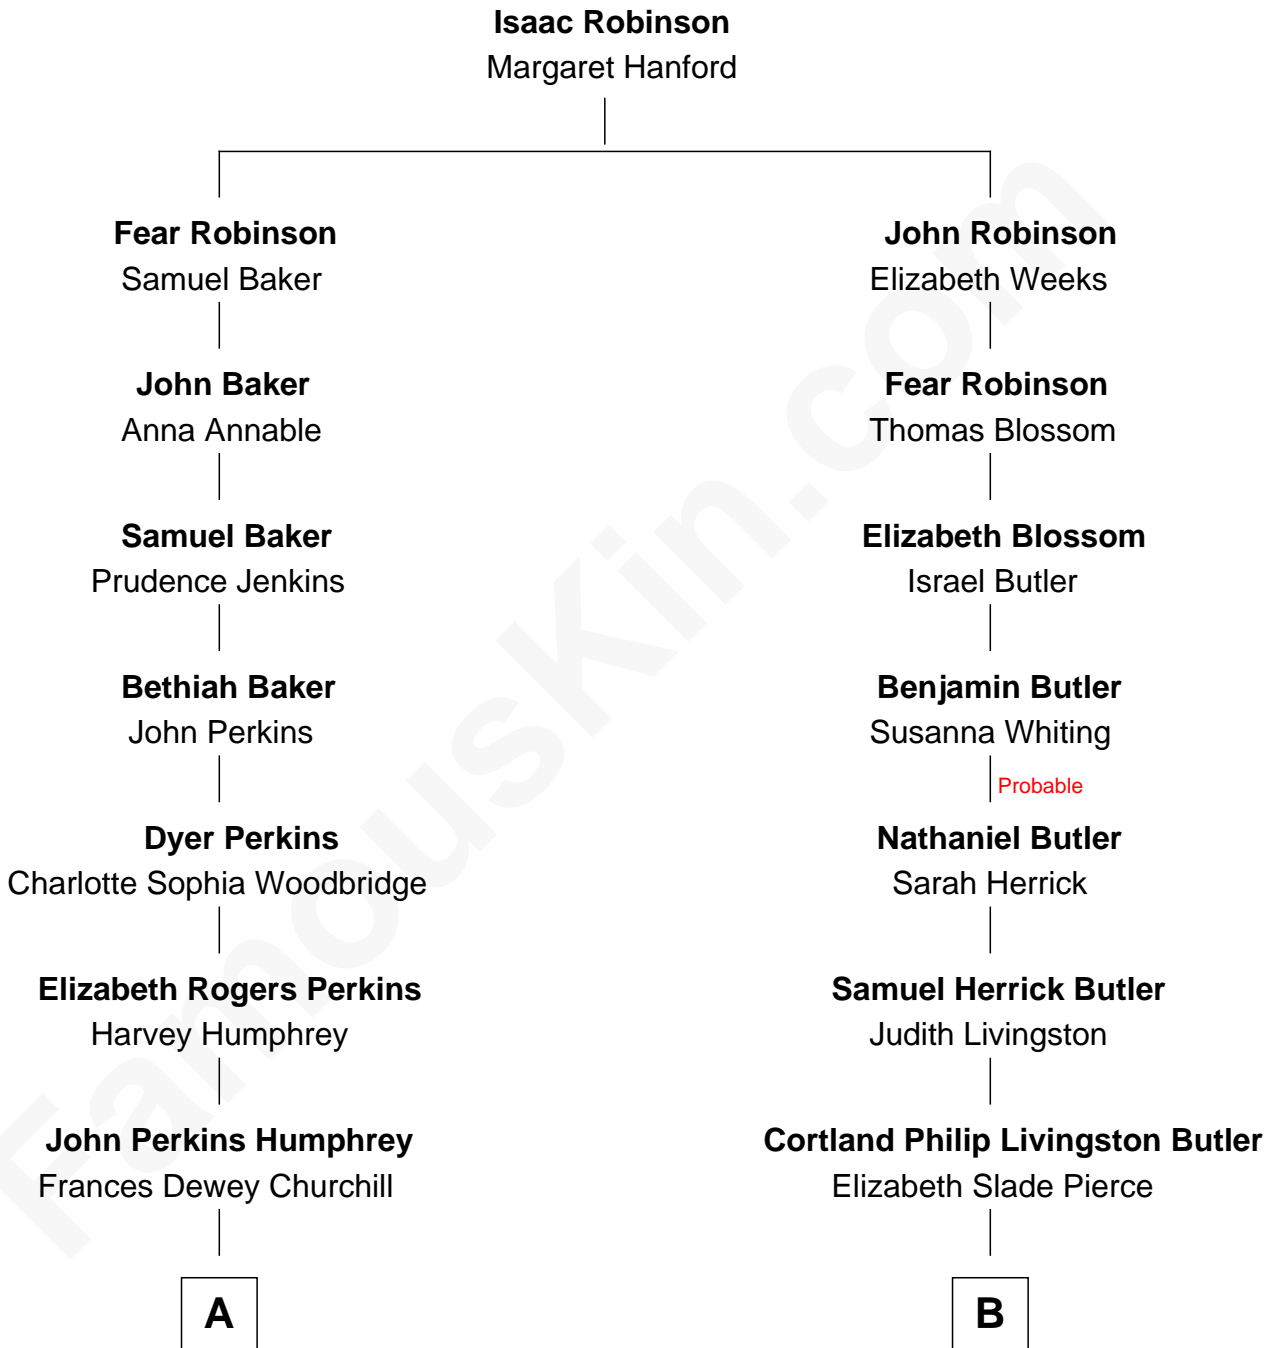

FamousKin.com
Relationship Chart of
Humphrey Bogart
Movie Actor

8th cousin 2 times removed of
George H. W. Bush
41st U.S. President

A

Maud Humphrey
Dr. Belmont Deforest Bogart

Humphrey Bogart
Movie Actor

B

Mary Elizabeth Butler
Robert Emmet Sheldon

Flora Sheldon
Samuel Prescott Bush

Prescott Sheldon Bush
Dorothy Wear Walker

George H. W. Bush
41st U.S. President

FamousKin.com