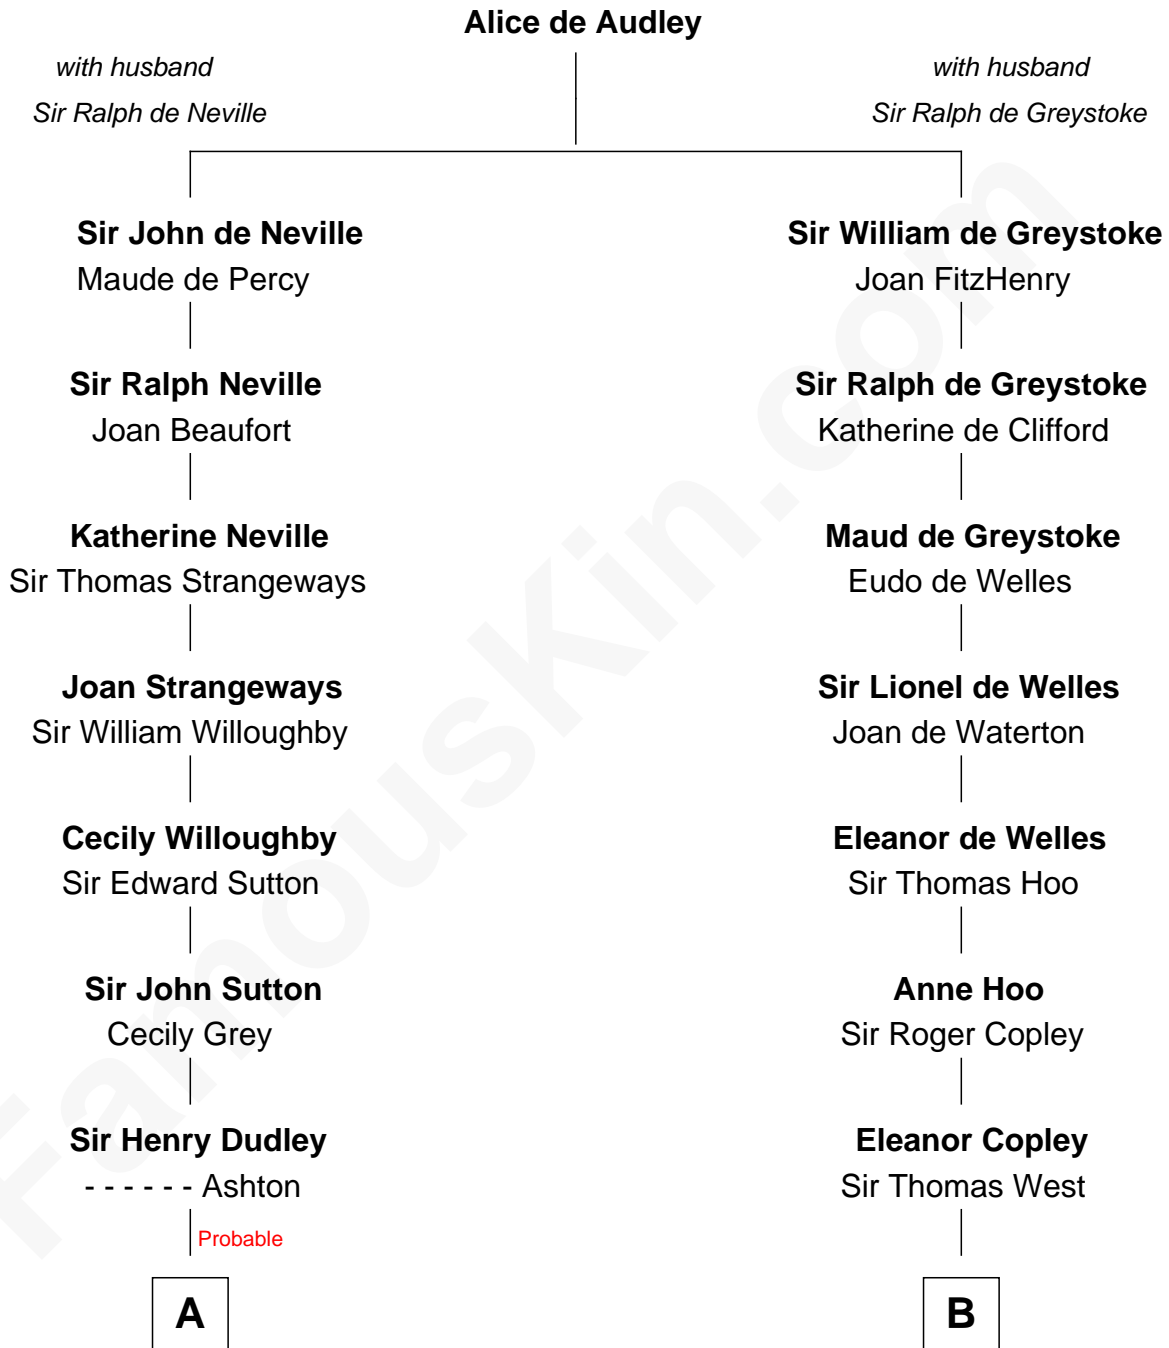

**FamousKin.com**  
**Relationship Chart of**  
**Humphrey Bogart**  
*Movie Actor*

18th cousin 3 times removed of  
**George H. W. Bush**  
*41st U.S. President*

**C**

**Maud Humphrey**  
Dr. Belmont Deforest Bogart

**Humphrey Bogart**  
*Movie Actor*

**D**

**Susan Montfort Shellman**  
Samuel Howard Fay

**Harriet Eleanor Fay**  
Rev. James Smith Bush

**Samuel Prescott Bush**  
Flora Sheldon

**Prescott Sheldon Bush**  
Dorothy Wear Walker

**George H. W. Bush**  
*41st U.S. President*

FamousKin.com