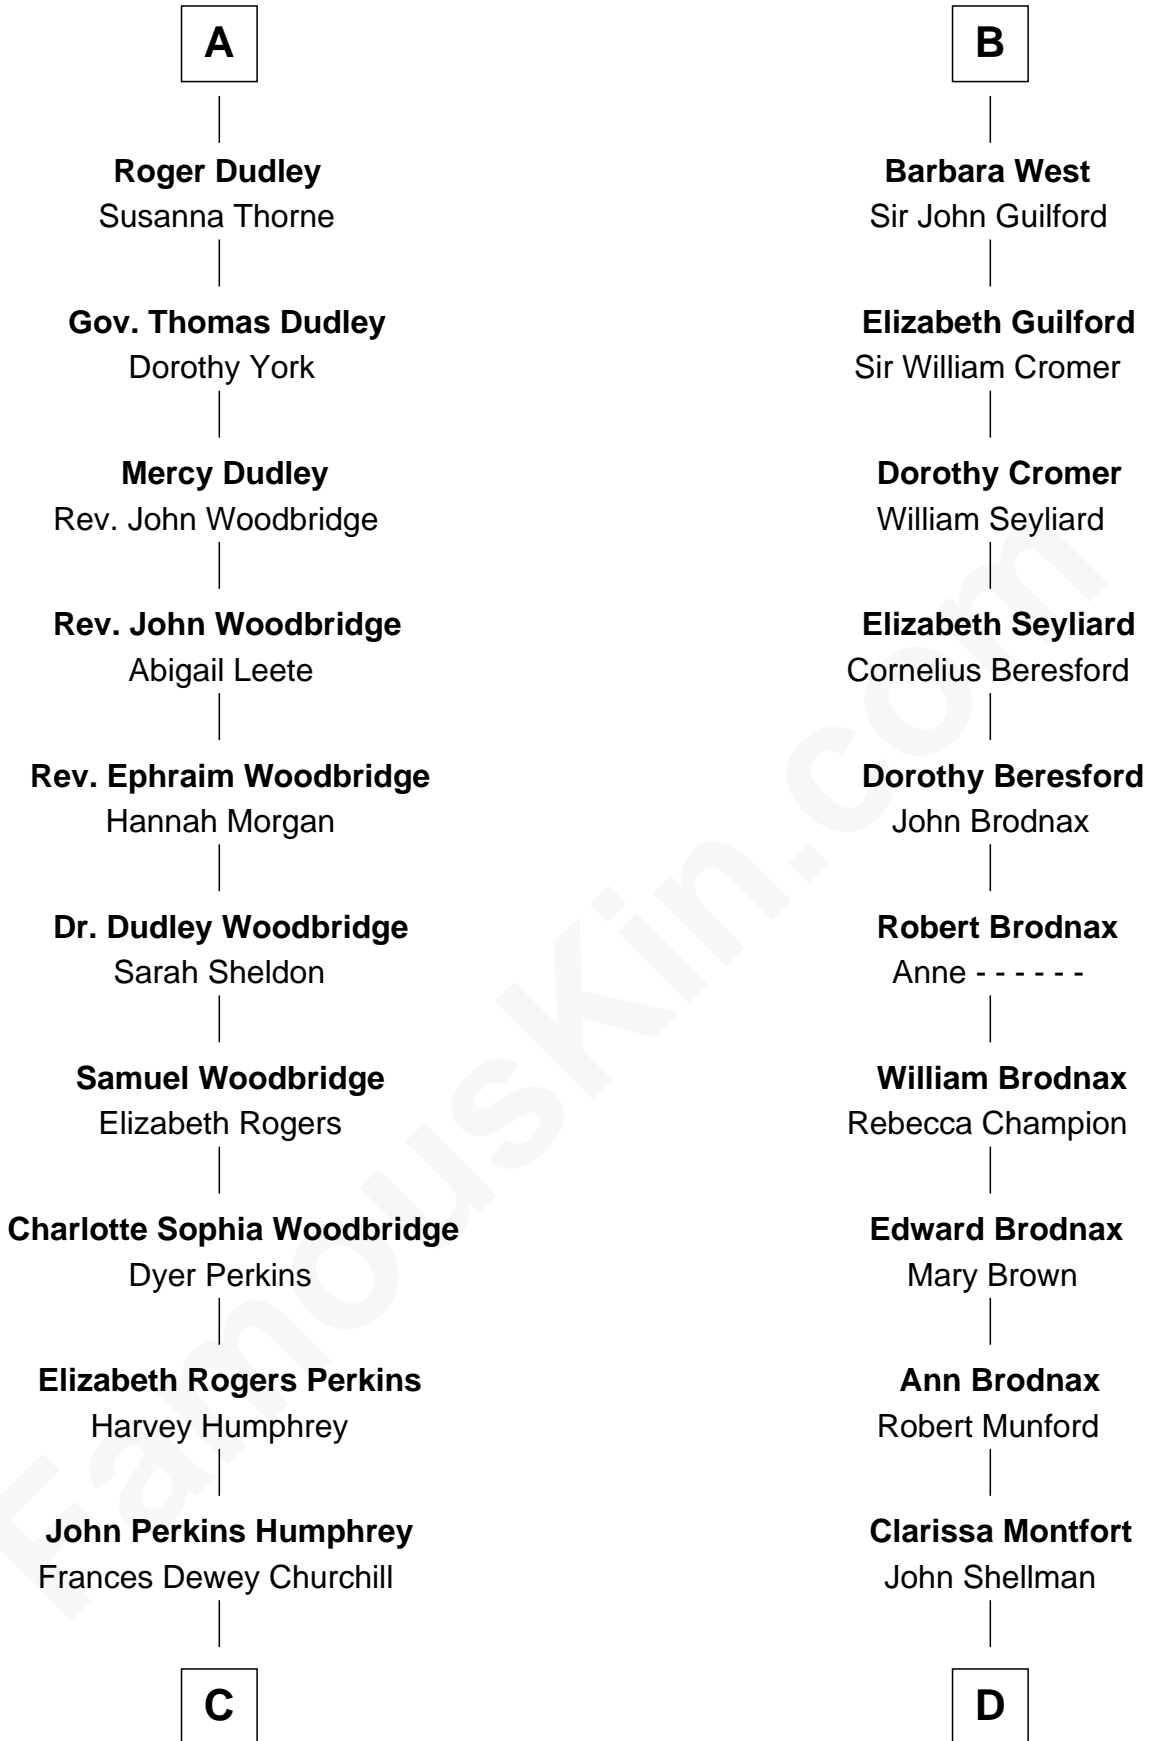

**FamousKin.com**  
**Relationship Chart of**  
**Humphrey Bogart**  
*Movie Actor*

18th cousin 3 times removed of  
**George H. W. Bush**  
*41st U.S. President*

**C**

**Maud Humphrey**  
Dr. Belmont Deforest Bogart

**Humphrey Bogart**  
*Movie Actor*

**D**

**Susan Montfort Shellman**  
Samuel Howard Fay

**Harriet Eleanor Fay**  
Rev. James Smith Bush

**Samuel Prescott Bush**  
Flora Sheldon

**Prescott Sheldon Bush**  
Dorothy Wear Walker

**George H. W. Bush**  
*41st U.S. President*

FamousKin.com