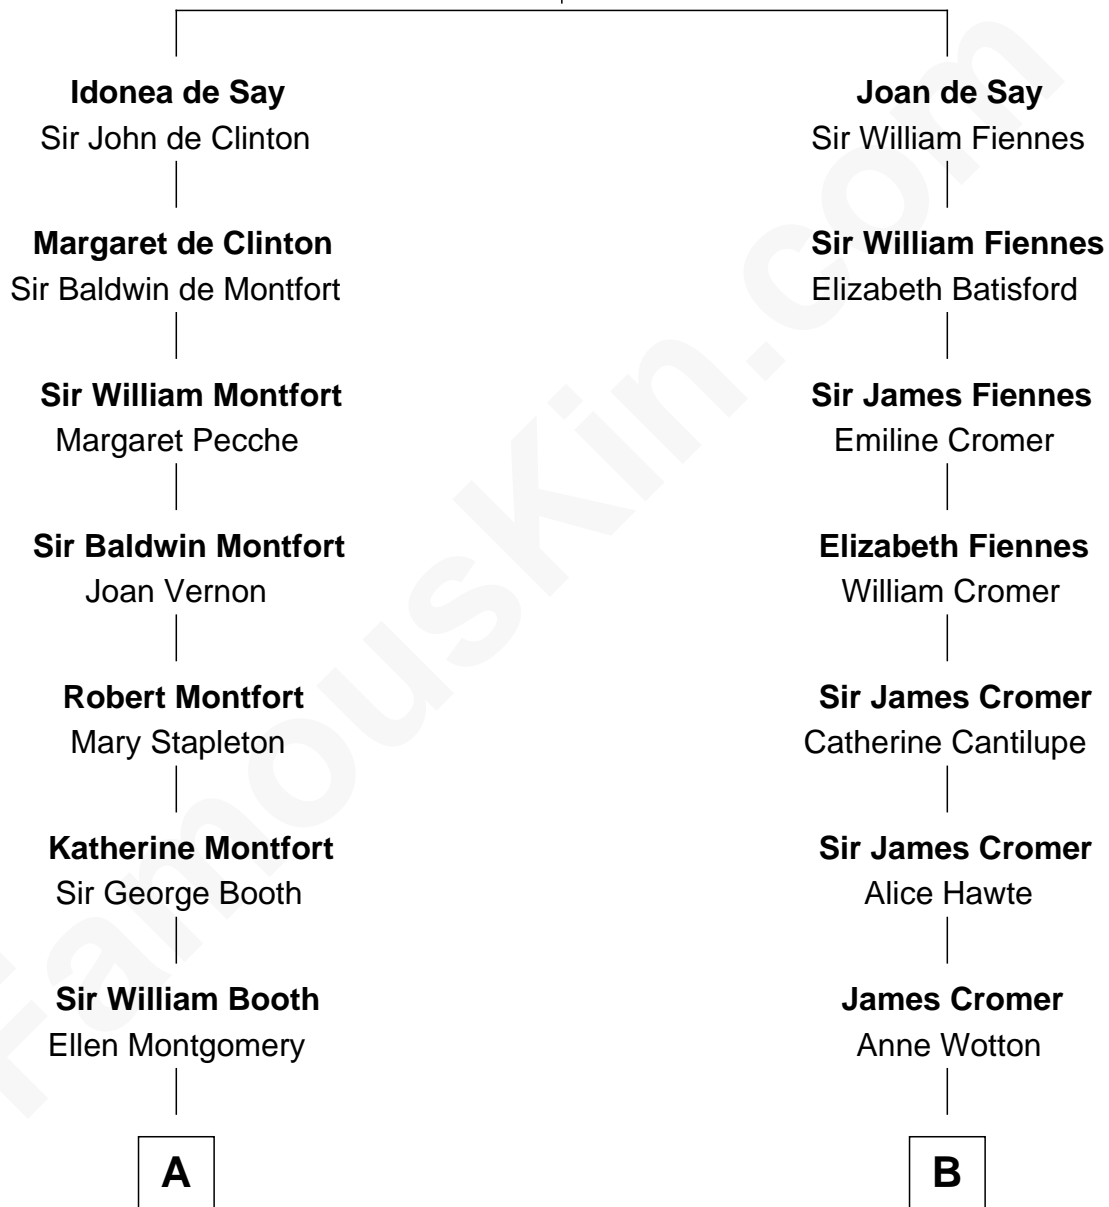

FamousKin.com Relationship Chart of

Humphrey Bogart

Movie Actor

20th cousin of

George H. W. Bush

41st U.S. President

Sir Geoffrey de Say

Maud de Beauchamp

C

Harvey Humphrey
Elizabeth Rogers Perkins

John Perkins Humphrey
Frances Dewey Churchill

Maud Humphrey
Dr. Belmont Deforest Bogart

Humphrey Bogart
Movie Actor

D

Harriet Eleanor Fay
Rev. James Smith Bush

Samuel Prescott Bush
Flora Sheldon

Prescott Sheldon Bush
Dorothy Wear Walker

George H. W. Bush
41st U.S. President

FamousKin.com