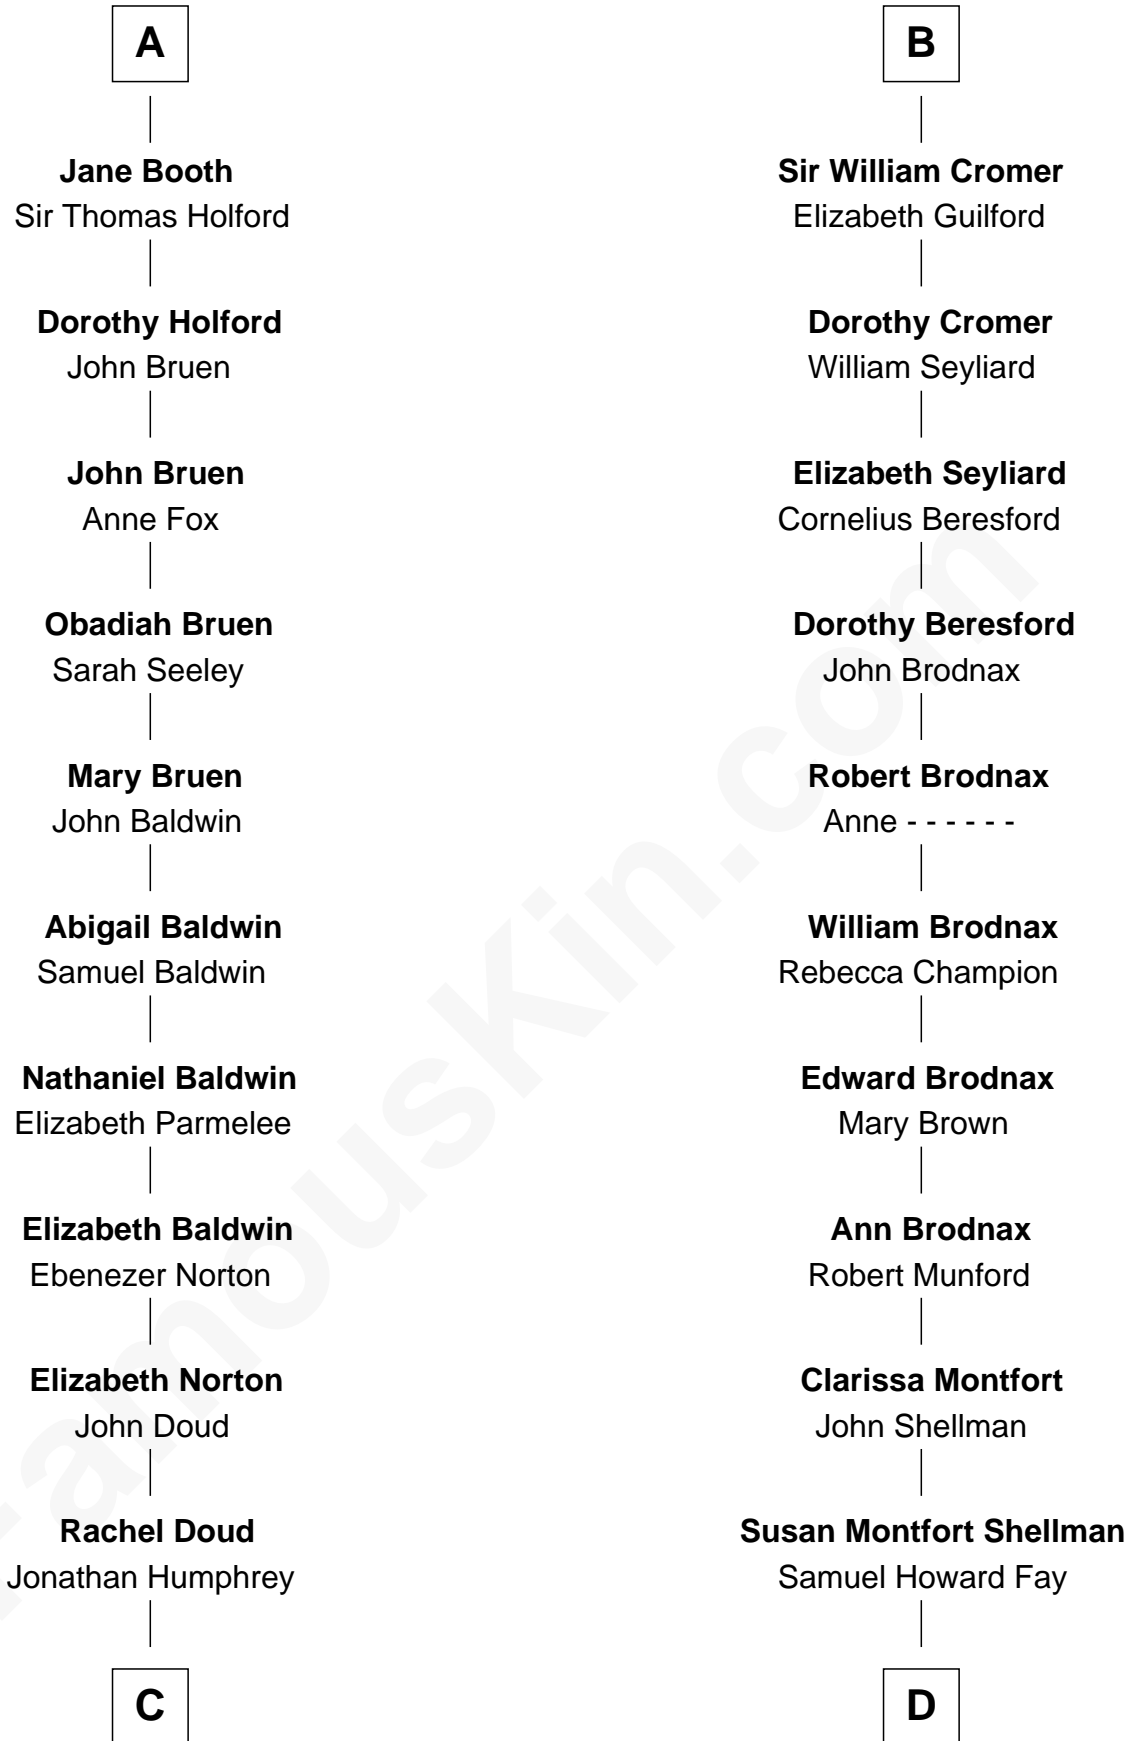

FamousKin.com Relationship Chart of

Humphrey Bogart

Movie Actor

20th cousin of

George H. W. Bush

41st U.S. President

Sir Geoffrey de Say

Maud de Beauchamp

C

Harvey Humphrey
Elizabeth Rogers Perkins

John Perkins Humphrey
Frances Dewey Churchill

Maud Humphrey
Dr. Belmont Deforest Bogart

Humphrey Bogart
Movie Actor

D

Harriet Eleanor Fay
Rev. James Smith Bush

Samuel Prescott Bush
Flora Sheldon

Prescott Sheldon Bush
Dorothy Wear Walker

George H. W. Bush
41st U.S. President

FamousKin.com