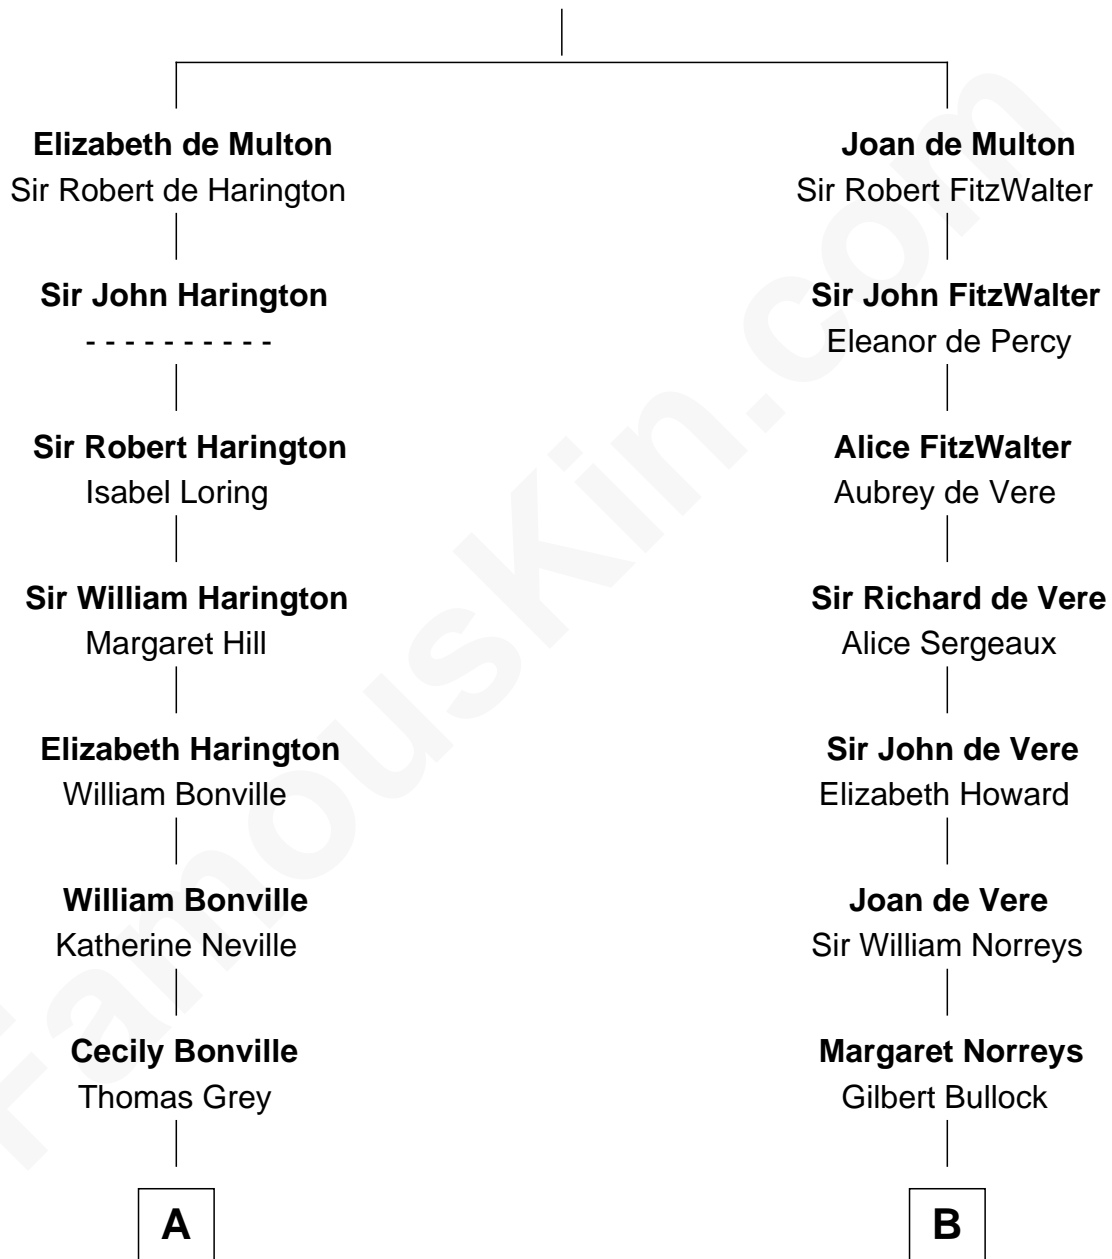

FamousKin.com
Relationship Chart of
Humphrey Bogart
Movie Actor

20th cousin 1 time removed of
George H. W. Bush
41st U.S. President

Sir Thomas de Multon
 Eleanor de Burgh

C

Elizabeth Rogers Perkins

Harvey Humphrey