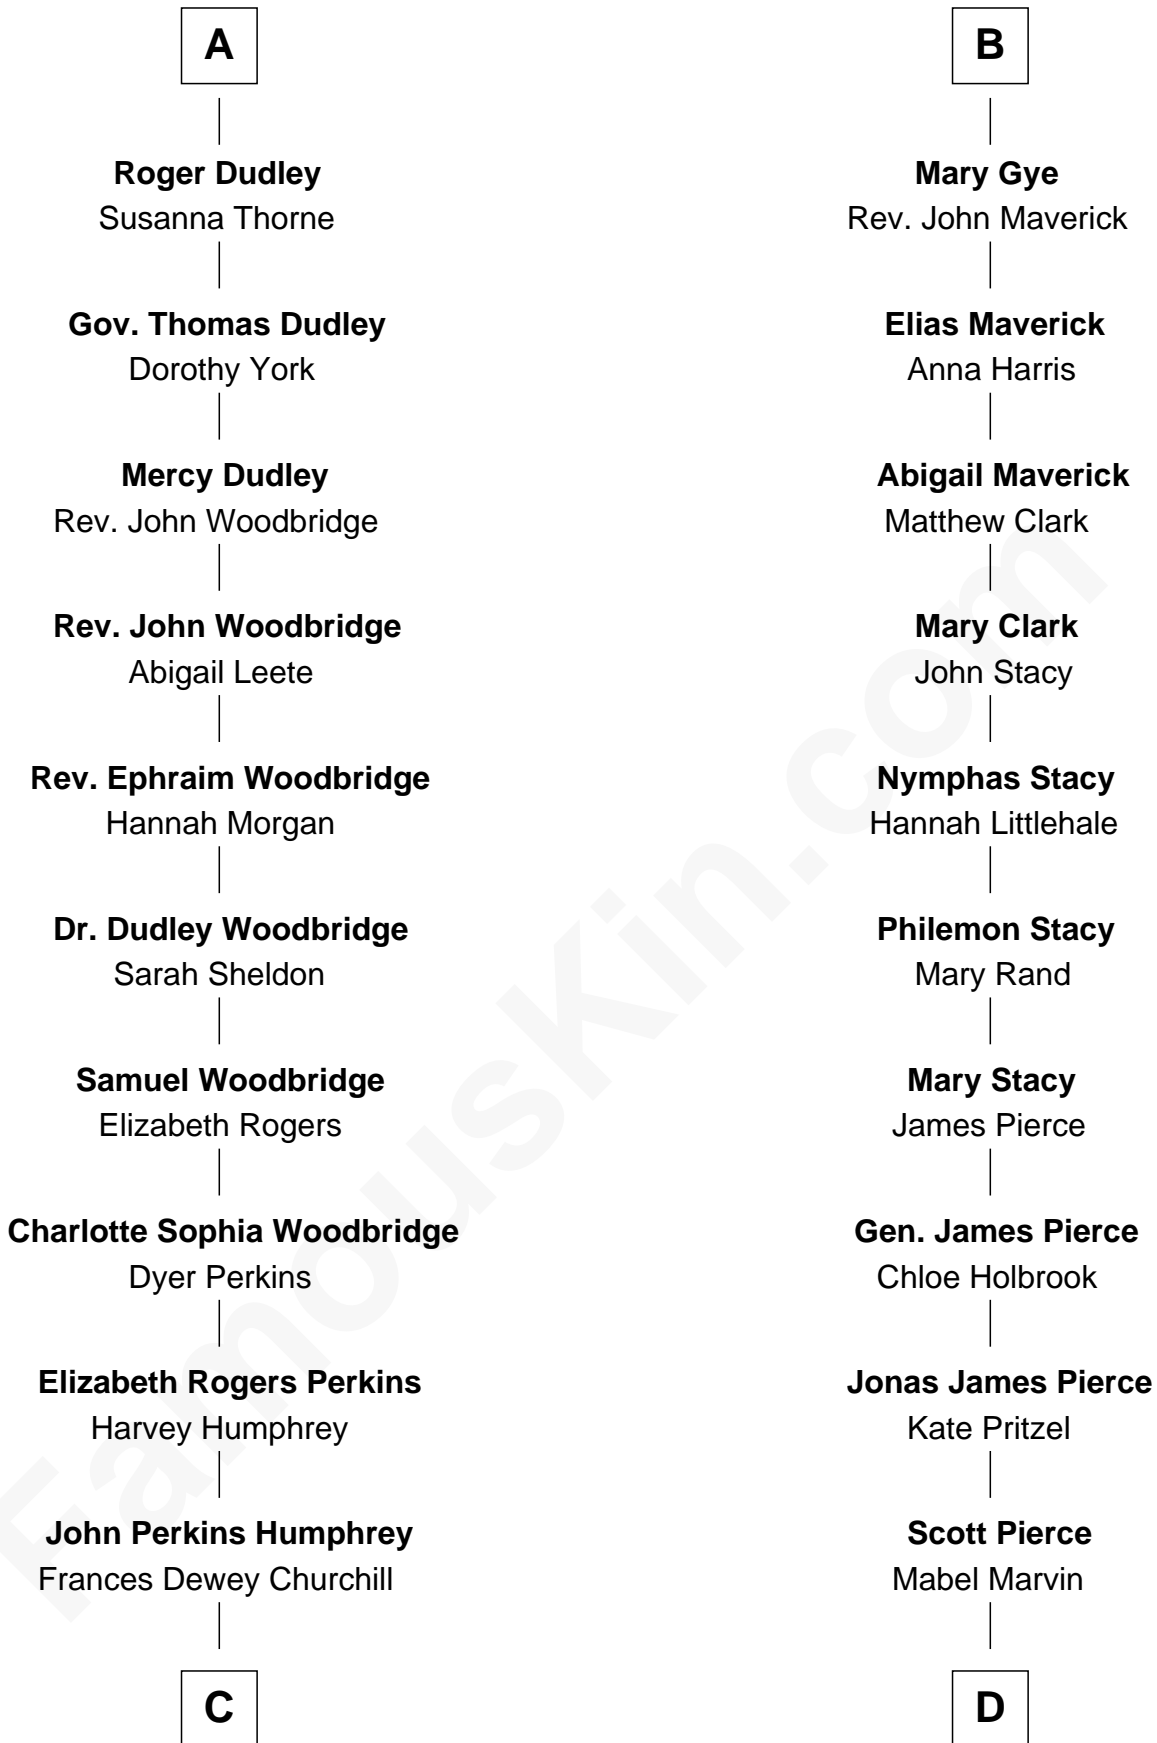

**FamousKin.com**  
**Relationship Chart of**  
**Humphrey Bogart**  
*Movie Actor*

18th cousin of

**Barbara (Pierce) Bush**  
*First Lady of President George H.W. Bush*

**C**

**Maud Humphrey**  
Dr. Belmont Deforest Bogart

**Humphrey Bogart**  
*Movie Actor*

**D**

**Marvin Pierce**  
Pauline Robinson

**Barbara (Pierce) Bush**  
*First Lady of George H.W. Bush*

FamousKin.com