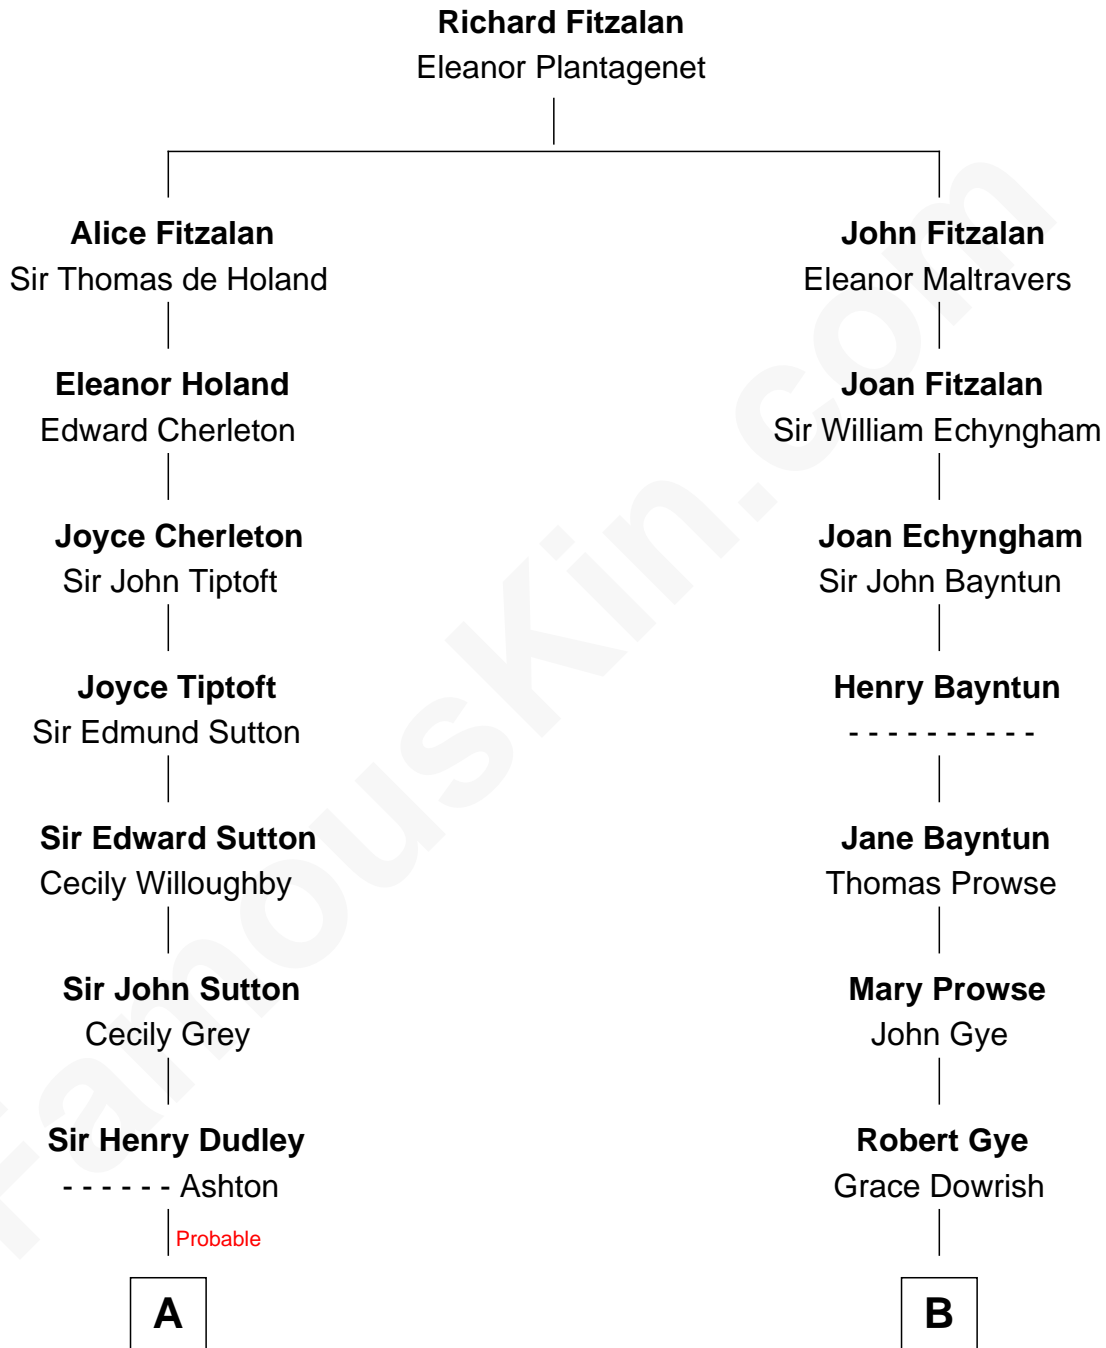

**FamousKin.com**  
**Relationship Chart of**  
**Humphrey Bogart**  
*Movie Actor*

18th cousin of

**Barbara (Pierce) Bush**  
*First Lady of President George H.W. Bush*

**C**

**Maud Humphrey**  
Dr. Belmont Deforest Bogart

**Humphrey Bogart**  
*Movie Actor*

**D**

**Marvin Pierce**  
Pauline Robinson

**Barbara (Pierce) Bush**  
*First Lady of George H.W. Bush*

FamousKin.com