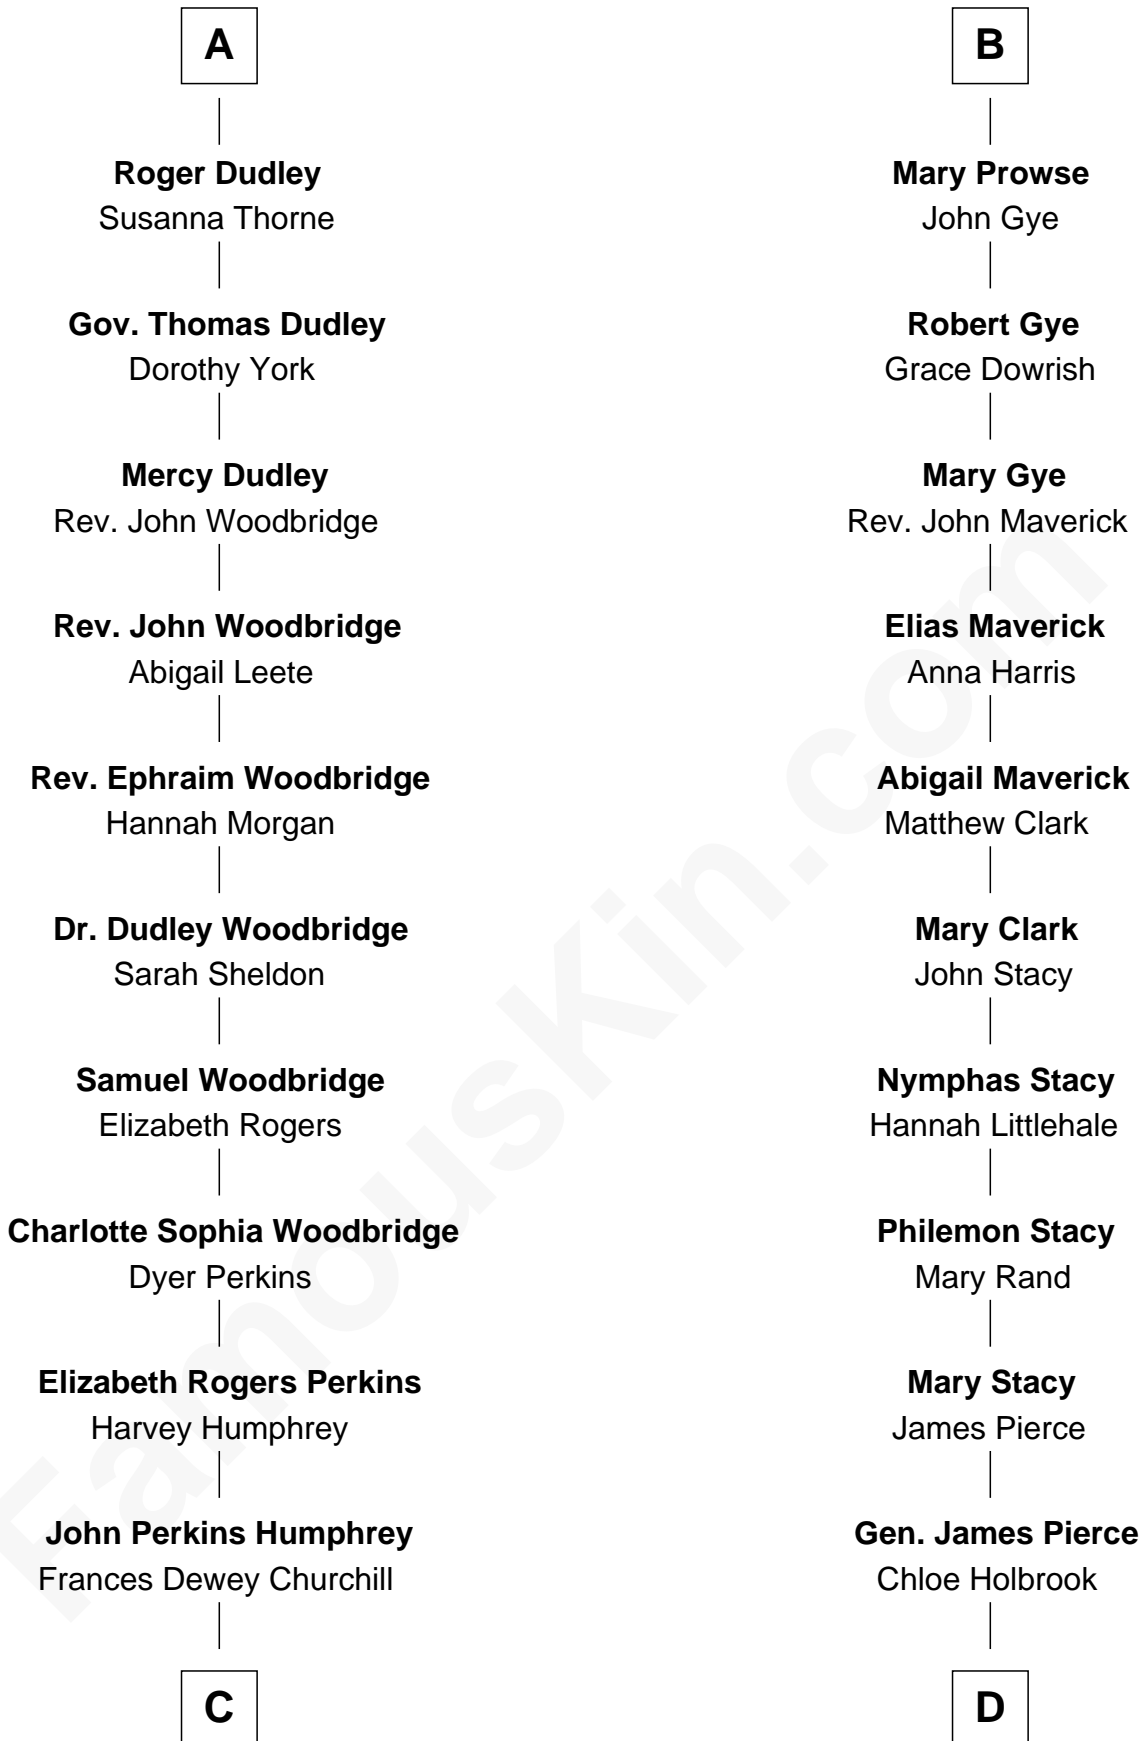

FamousKin.com
Relationship Chart of
Humphrey Bogart
Movie Actor

18th cousin 2 times removed of
Barbara (Pierce) Bush
First Lady of President George H.W. Bush

Sir Maurice de Berkeley
 Eve la Zouche

C

Maud Humphrey
Dr. Belmont Deforest Bogart

Humphrey Bogart
Movie Actor

D

Jonas James Pierce
Kate Pritzel

Scott Pierce
Mabel Marvin

Marvin Pierce
Pauline Robinson

Barbara (Pierce) Bush
First Lady of George H.W. Bush

FamousKin.com