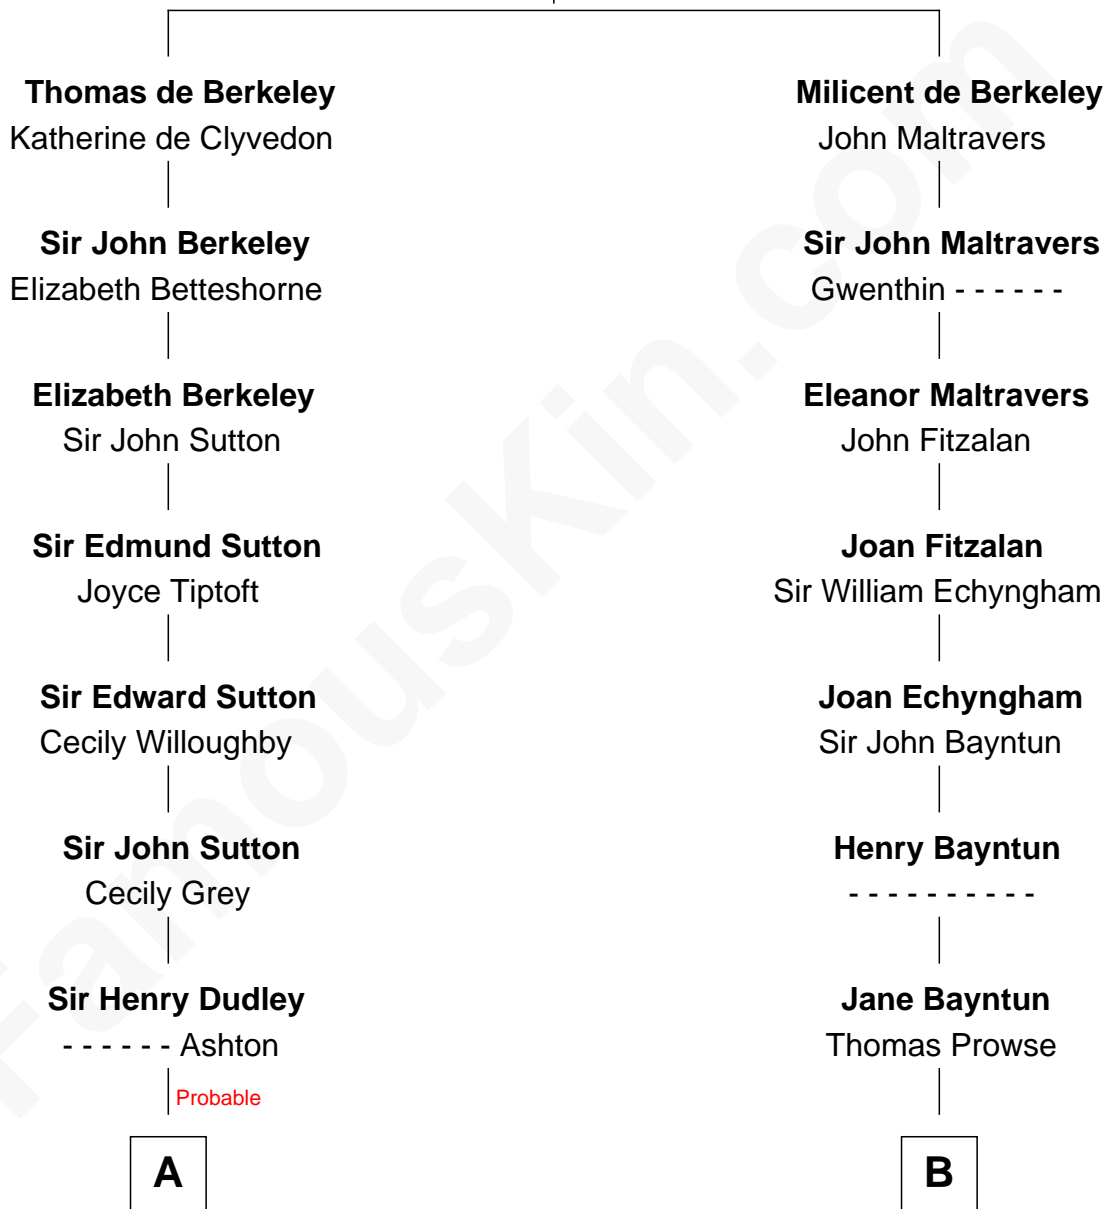

FamousKin.com
Relationship Chart of
Humphrey Bogart
Movie Actor

18th cousin 2 times removed of
Barbara (Pierce) Bush
First Lady of President George H.W. Bush

Sir Maurice de Berkeley
 Eve la Zouche

C

Maud Humphrey
Dr. Belmont Deforest Bogart

Humphrey Bogart
Movie Actor

D

Jonas James Pierce
Kate Pritzel

Scott Pierce
Mabel Marvin

Marvin Pierce
Pauline Robinson

Barbara (Pierce) Bush
First Lady of George H.W. Bush

FamousKin.com