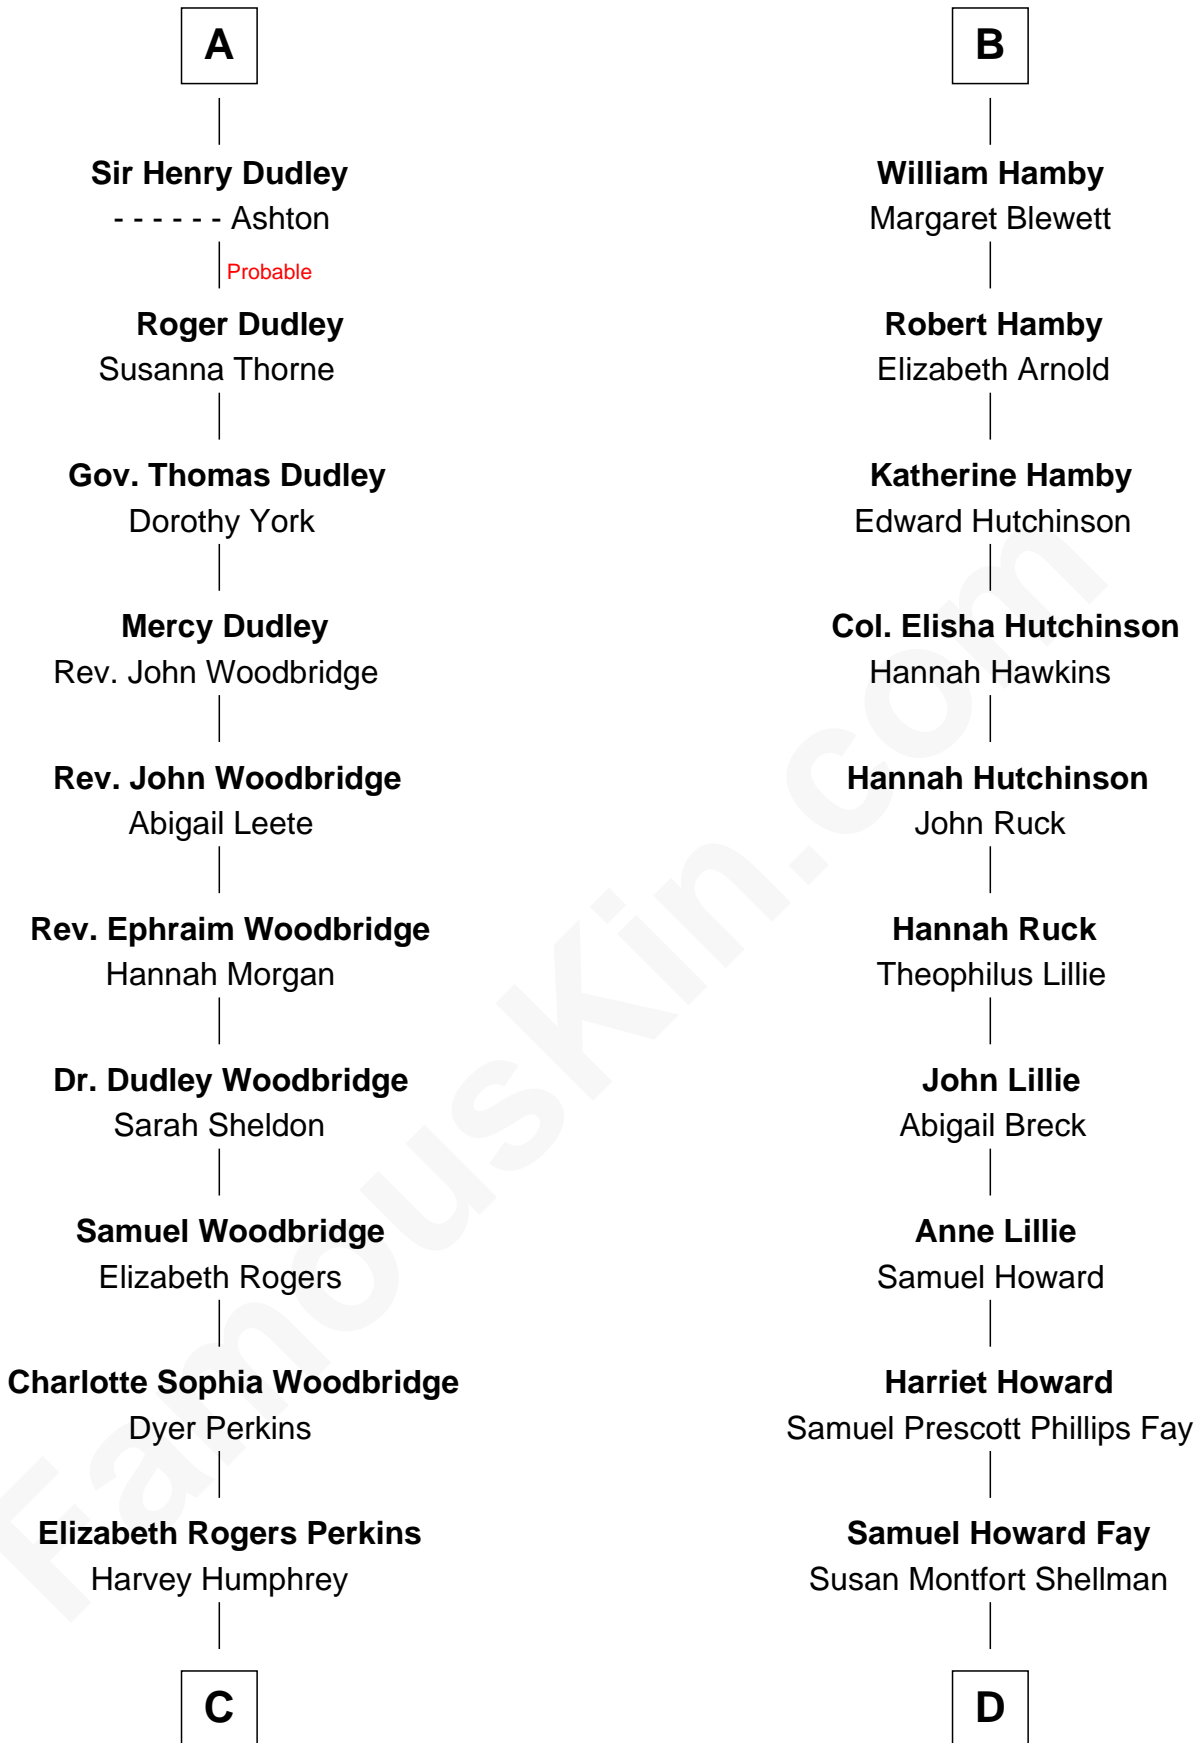

**FamousKin.com**  
**Relationship Chart of**  
**Humphrey Bogart**  
*Movie Actor*

19th cousin 2 times removed of  
**George W. Bush**  
*43rd U.S. President*

**Sir Philip le Despencer**  
 Joan de Cobham

**C**

**John Perkins Humphrey**

Frances Dewey Churchill

**Maud Humphrey**

Dr. Belmont Deforest Bogart

**Humphrey Bogart**

*Movie Actor*

**D**

**Harriet Eleanor Fay**

Rev. James Smith Bush

**Samuel Prescott Bush**

Flora Sheldon

**Prescott Sheldon Bush**

Dorothy Wear Walker

**George Herbert Walker Bush**

Barbara Pierce