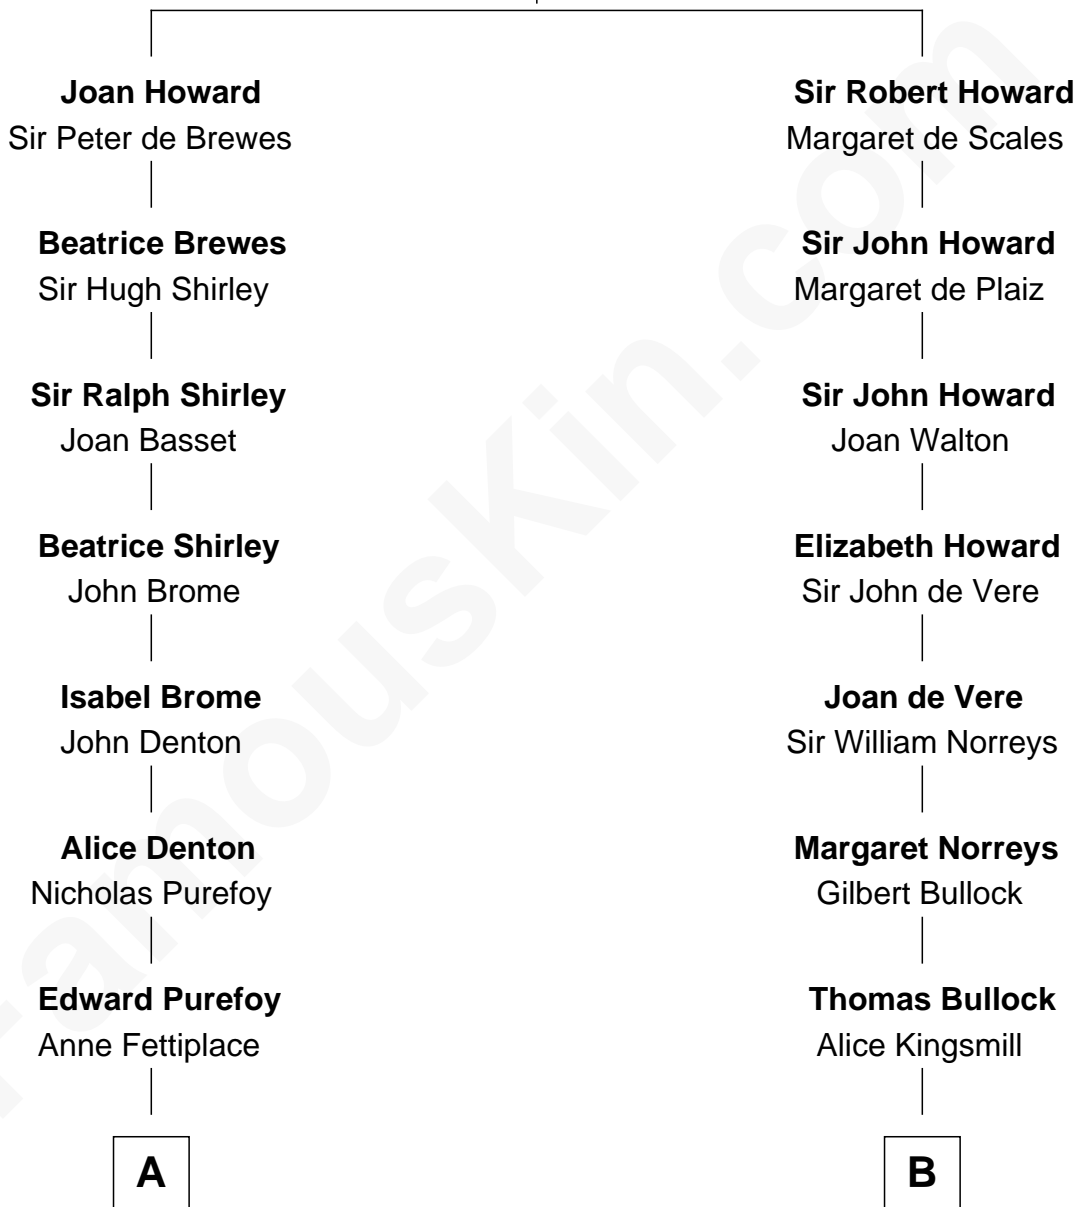

**FamousKin.com**  
**Relationship Chart of**  
**Humphrey Bogart**  
*Movie Actor*

19th cousin 2 times removed of  
**George W. Bush**  
*43rd U.S. President*

**Sir John Howard**  
 Alice de Bois

**C**

**John Perkins Humphrey**

Frances Dewey Churchill

**Maud Humphrey**

Dr. Belmont Deforest Bogart

**Humphrey Bogart**

*Movie Actor*

**D**

**Harriet Eleanor Fay**

Rev. James Smith Bush

**Samuel Prescott Bush**

Flora Sheldon

**Prescott Sheldon Bush**

Dorothy Wear Walker

**George Herbert Walker Bush**

Barbara Pierce

**George W. Bush**

*43rd U.S. President*