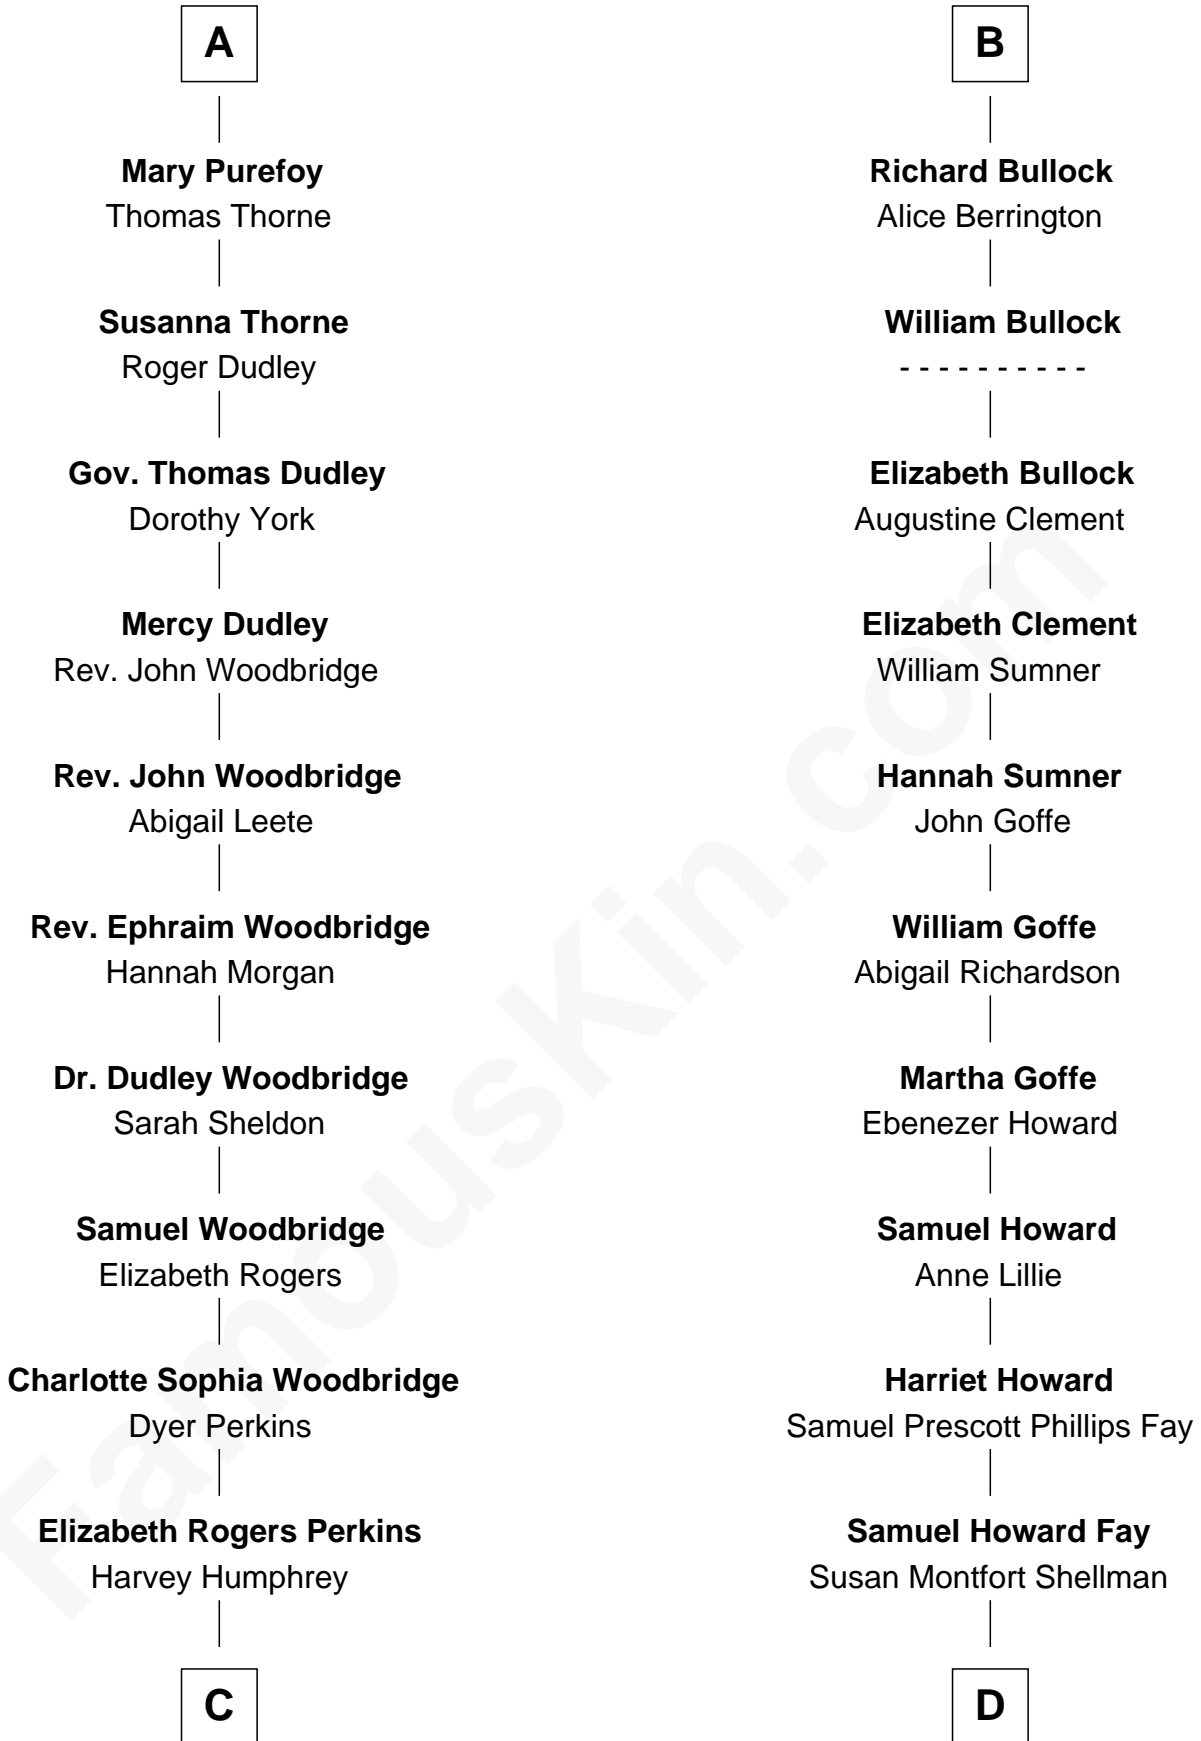

**FamousKin.com**  
**Relationship Chart of**  
**Humphrey Bogart**  
*Movie Actor*

19th cousin 2 times removed of  
**George W. Bush**  
*43rd U.S. President*

**Sir John Howard**  
 Alice de Bois

**C**

**John Perkins Humphrey**

Frances Dewey Churchill

**Maud Humphrey**

Dr. Belmont Deforest Bogart

**Humphrey Bogart**

*Movie Actor*

**D**

**Harriet Eleanor Fay**

Rev. James Smith Bush

**Samuel Prescott Bush**

Flora Sheldon

**Prescott Sheldon Bush**

Dorothy Wear Walker

**George Herbert Walker Bush**

Barbara Pierce

**George W. Bush**

*43rd U.S. President*