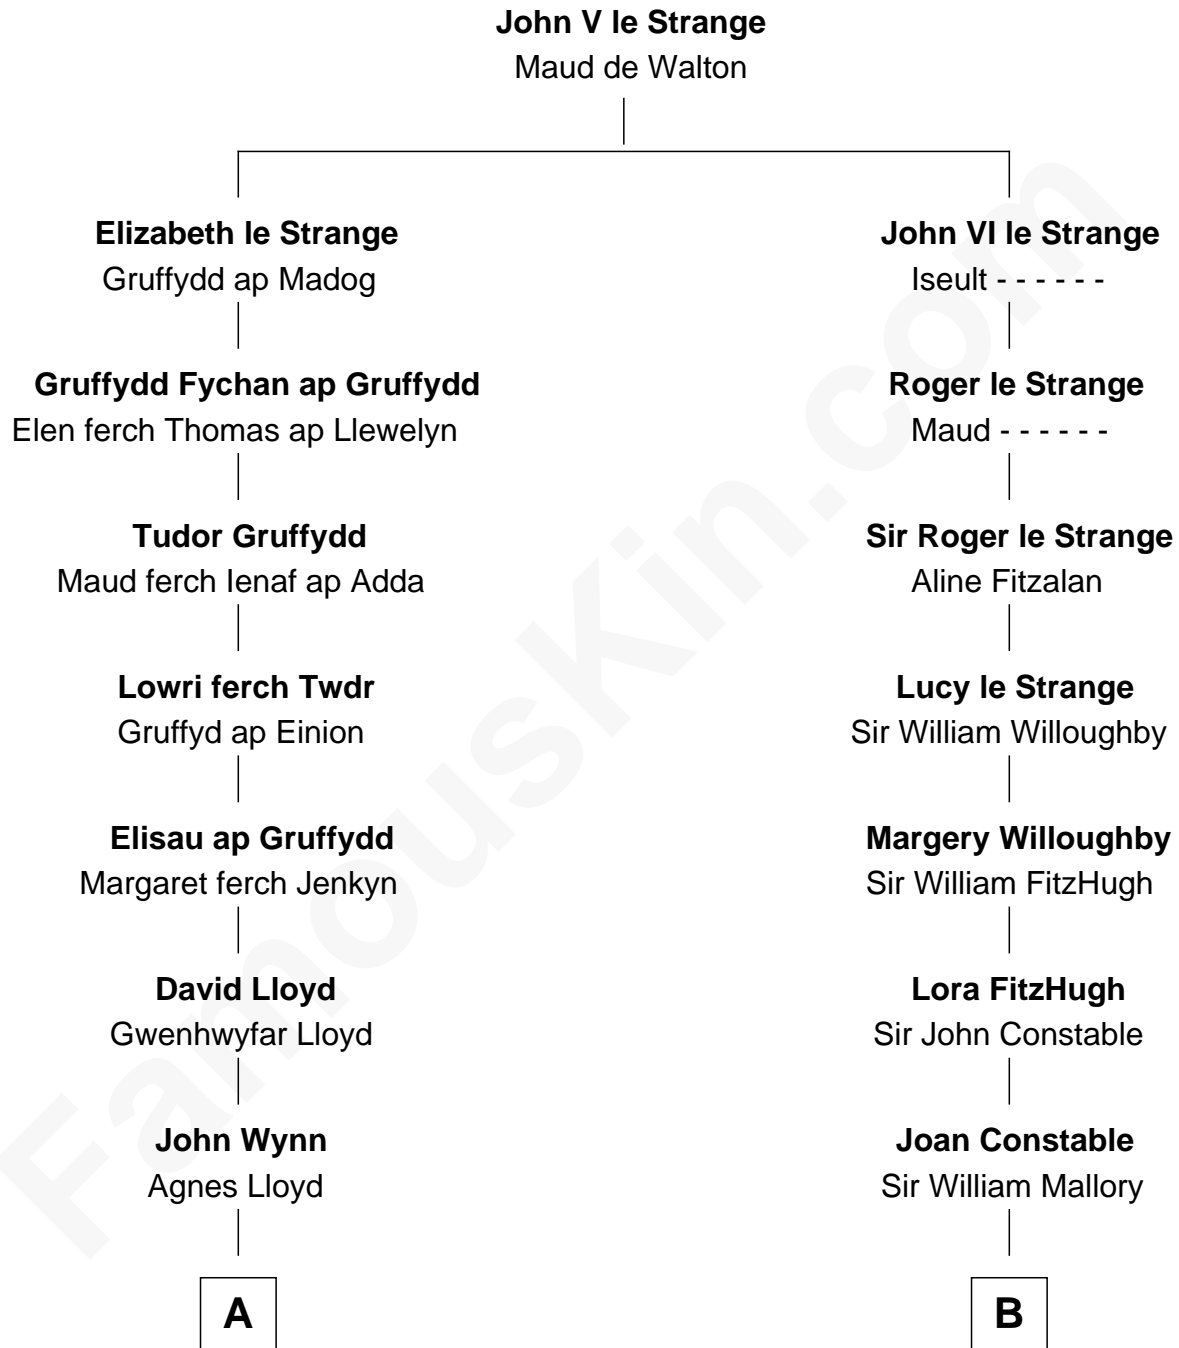

FamousKin.com
Relationship Chart of
Humphrey Bogart
Movie Actor

18th cousin 2 times removed of

Judy Garland
Singer and Movie Actress

C

Maud Humphrey
Dr. Belmont Deforest Bogart

Humphrey Bogart
Movie Actor

D

John Aldridge Baugh
Mary Ann Marable

Elizabeth Baugh
William Tecumseh Gumm

Francis Avent Gumm
Ethel Marian Milne

Judy Garland
Singer and Movie Actress

FamousKin.com