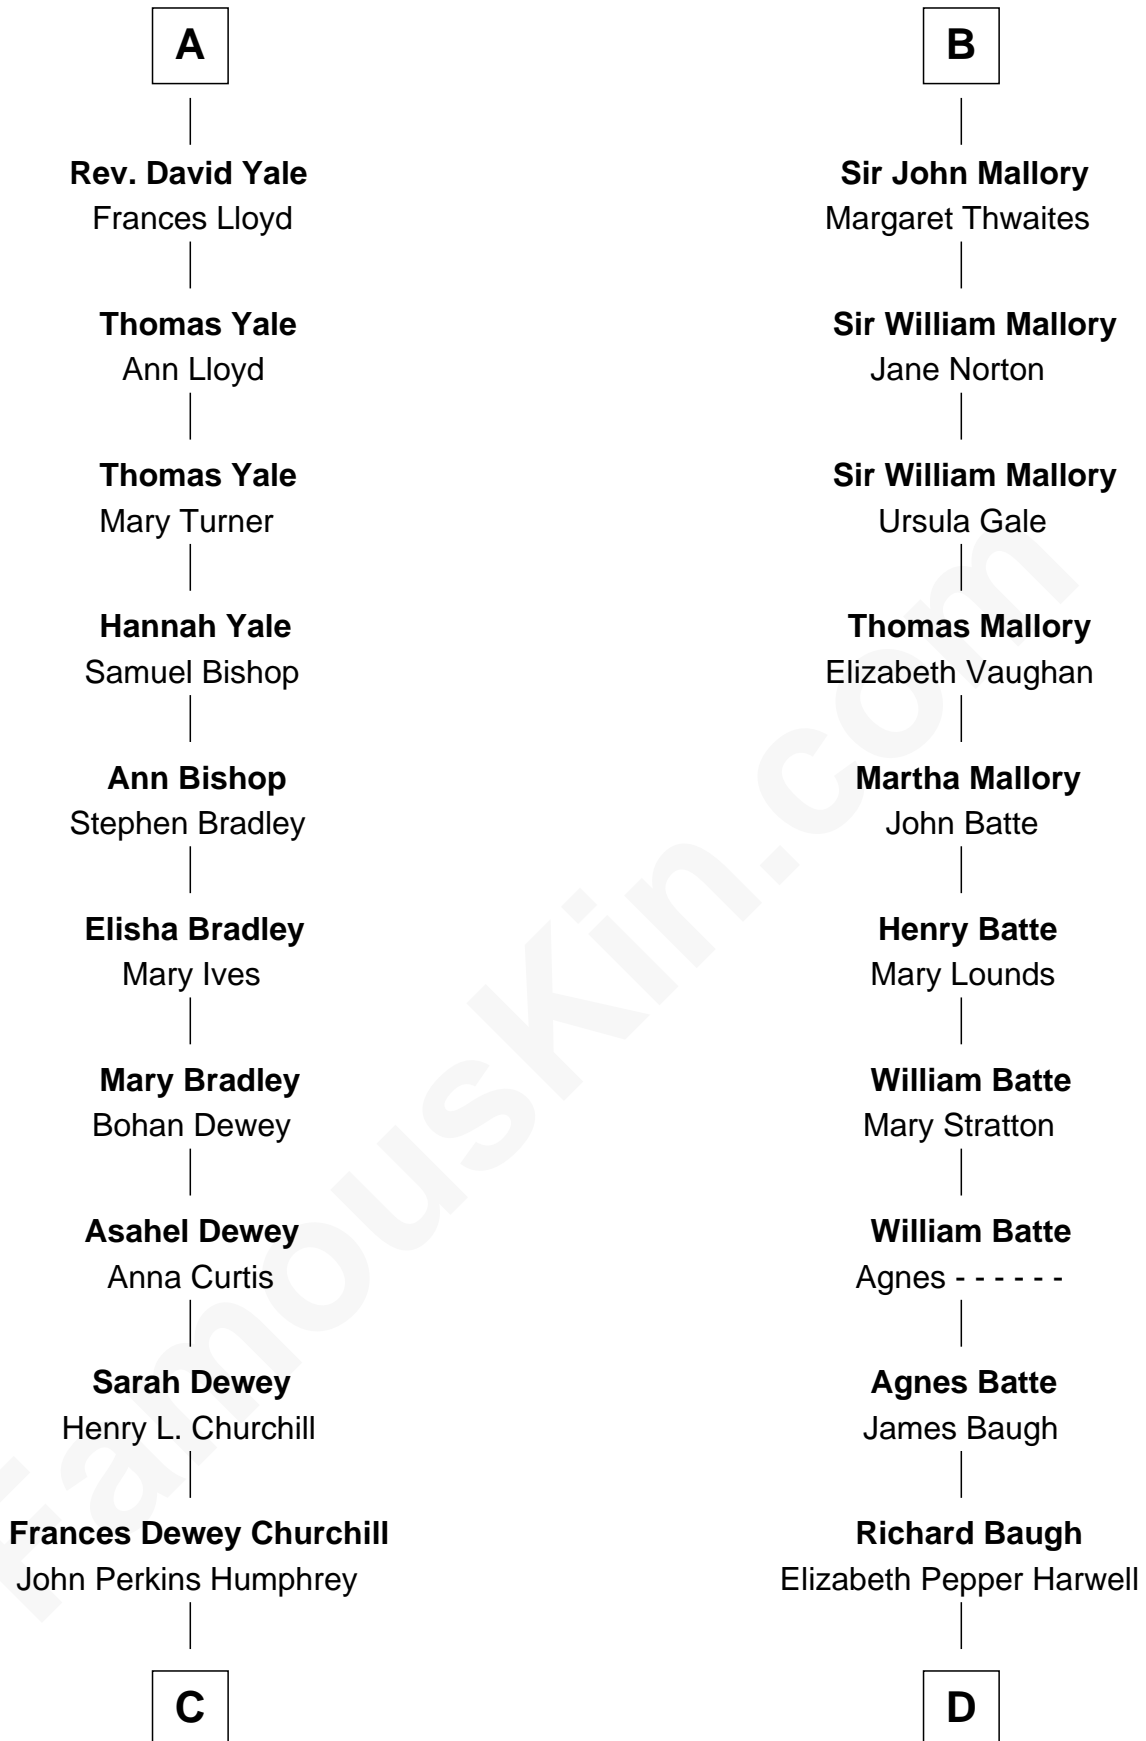

FamousKin.com
Relationship Chart of
Humphrey Bogart
Movie Actor

18th cousin 2 times removed of

Judy Garland
Singer and Movie Actress

C

Maud Humphrey
Dr. Belmont Deforest Bogart

Humphrey Bogart
Movie Actor

D

John Aldridge Baugh
Mary Ann Marable

Elizabeth Baugh
William Tecumseh Gumm

Francis Avent Gumm
Ethel Marian Milne

Judy Garland
Singer and Movie Actress

FamousKin.com