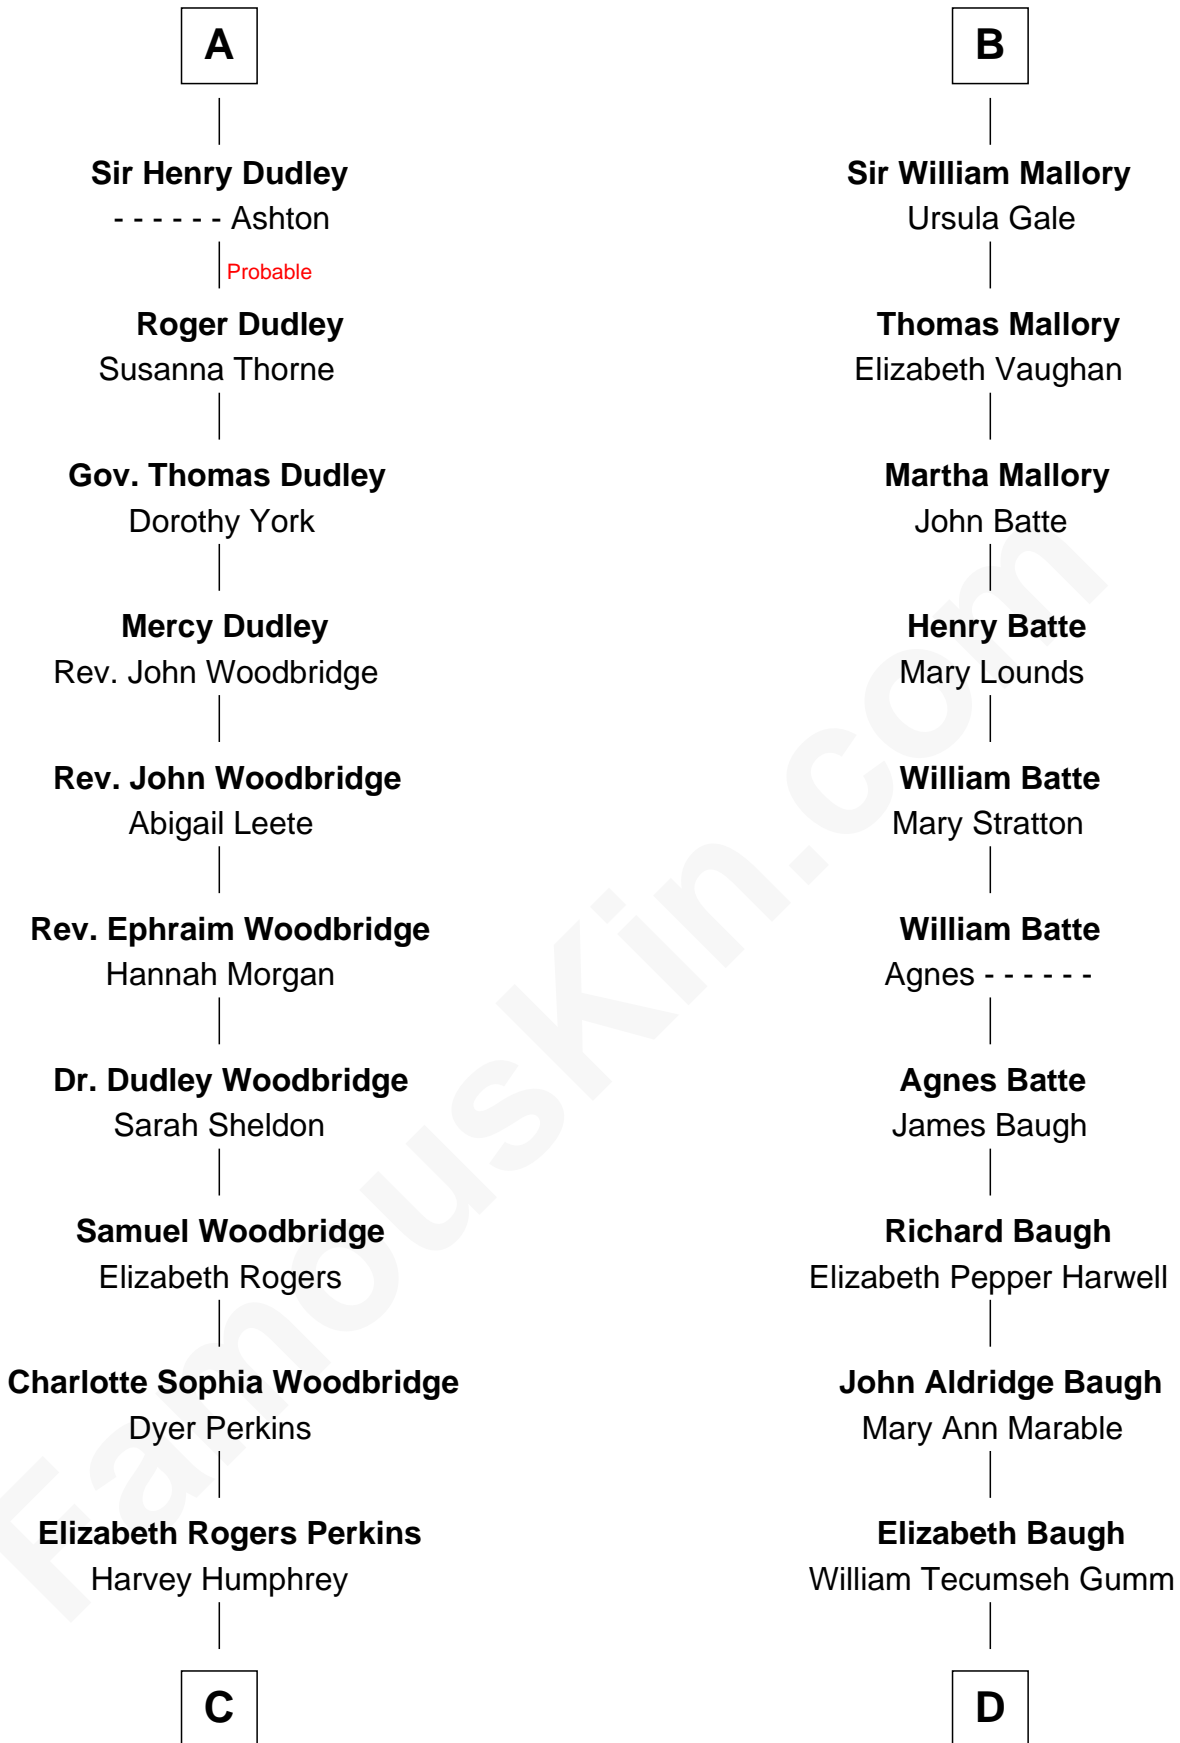

FamousKin.com
Relationship Chart of
Humphrey Bogart
Movie Actor

18th cousin 1 time removed of

Judy Garland
Singer and Movie Actress

Edmund Fitzalan
 Alice de Warenne

Richard Fitzalan
 Eleanor Plantagenet

Aline Fitzalan
 Sir Roger le Strange

Alice Fitzalan
 Sir Thomas de Holand

Lucy le Strange
 Sir William Willoughby

Eleanor Holand
 Edward Cherleton

Margery Willoughby
 Sir William FitzHugh

Joyce Cherleton
 Sir John Tiptoft

Lora FitzHugh
 Sir John Constable

Joyce Tiptoft
 Sir Edmund Sutton

Joan Constable
 Sir William Mallory

Sir Edward Sutton
 Cecily Willoughby

Sir John Mallory
 Margaret Thwaites

Sir John Sutton
 Cecily Grey

Sir William Mallory
 Jane Norton

A

B