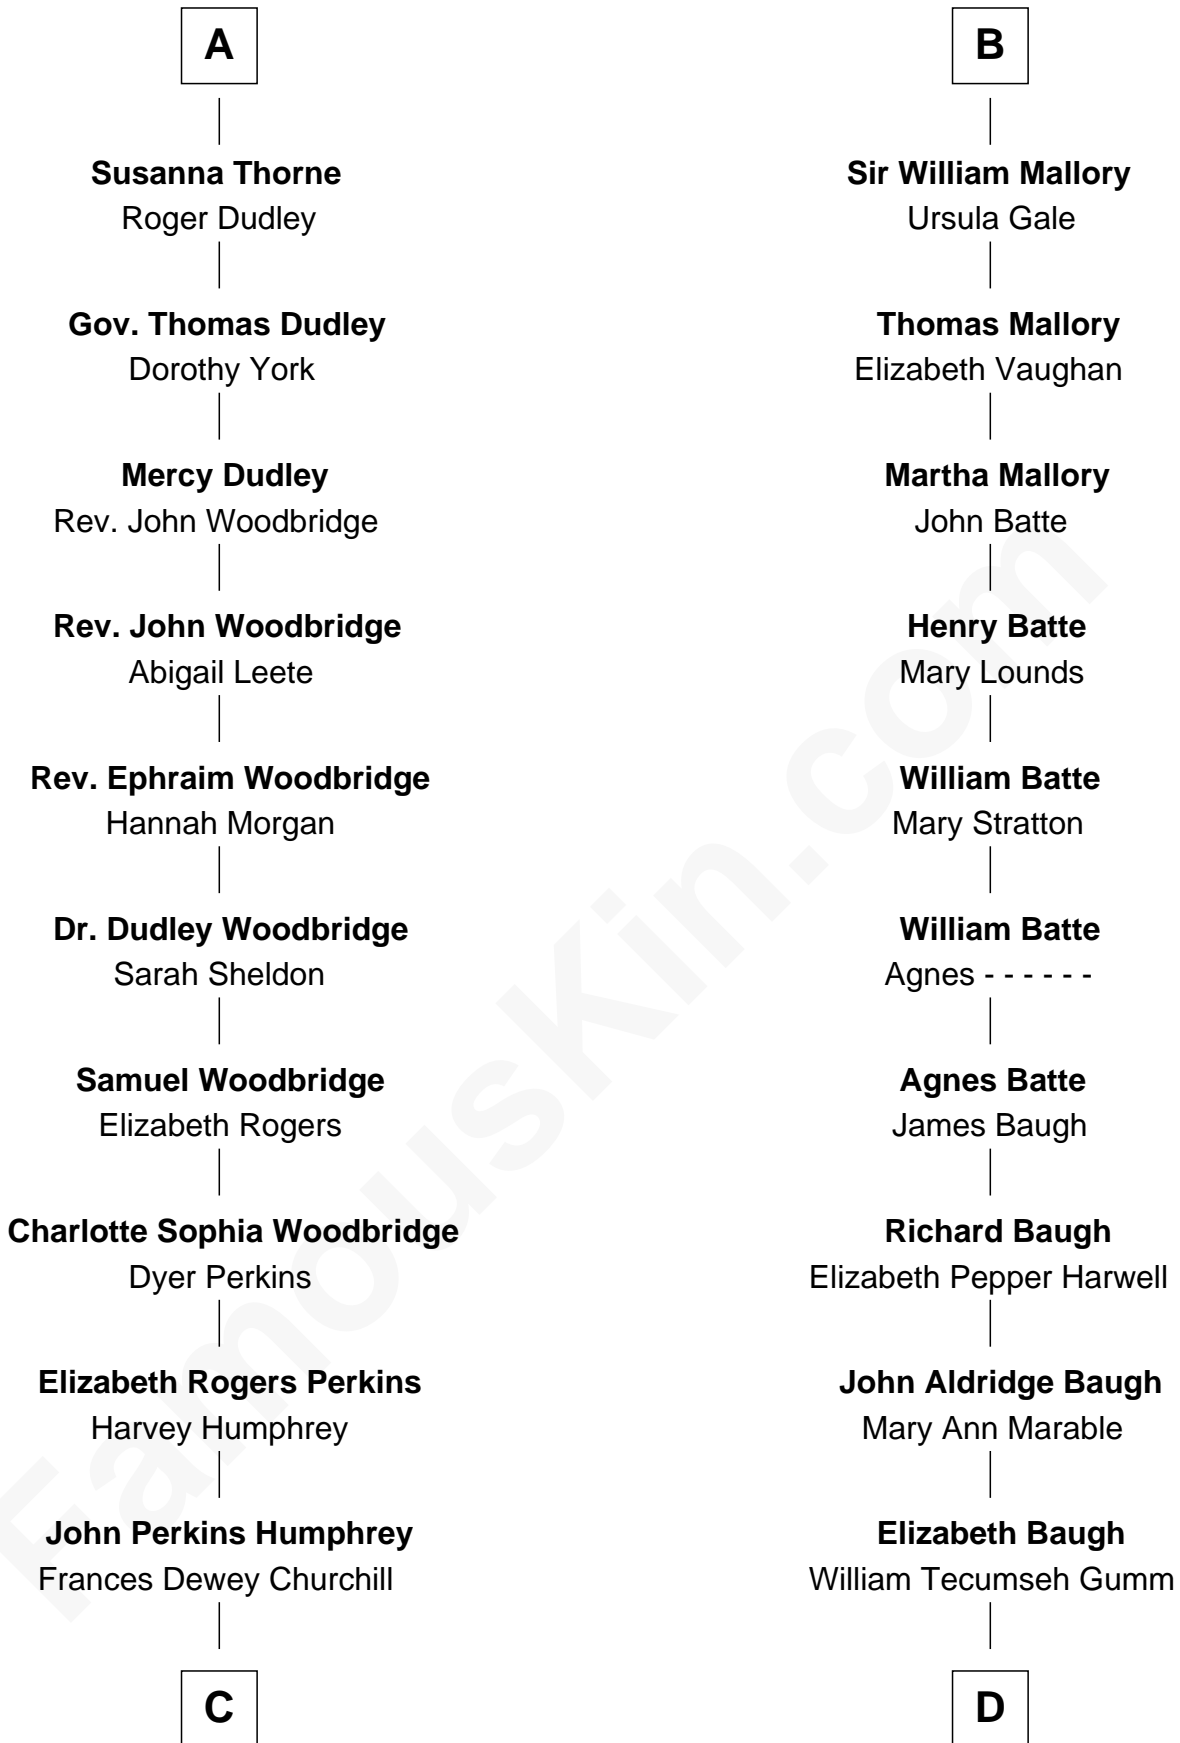

# FamousKin.com Relationship Chart of

**Humphrey Bogart**

*Movie Actor*

18th cousin of

**Judy Garland**

*Singer and Movie Actress*

**Sir John Grey**

Avice Marmion

**C**

**Maud Humphrey**  
Dr. Belmont Deforest Bogart

**Humphrey Bogart**  
*Movie Actor*

**D**

**Francis Avent Gumm**  
Ethel Marian Milne

**Judy Garland**  
*Singer and Movie Actress*

FamousKin.com