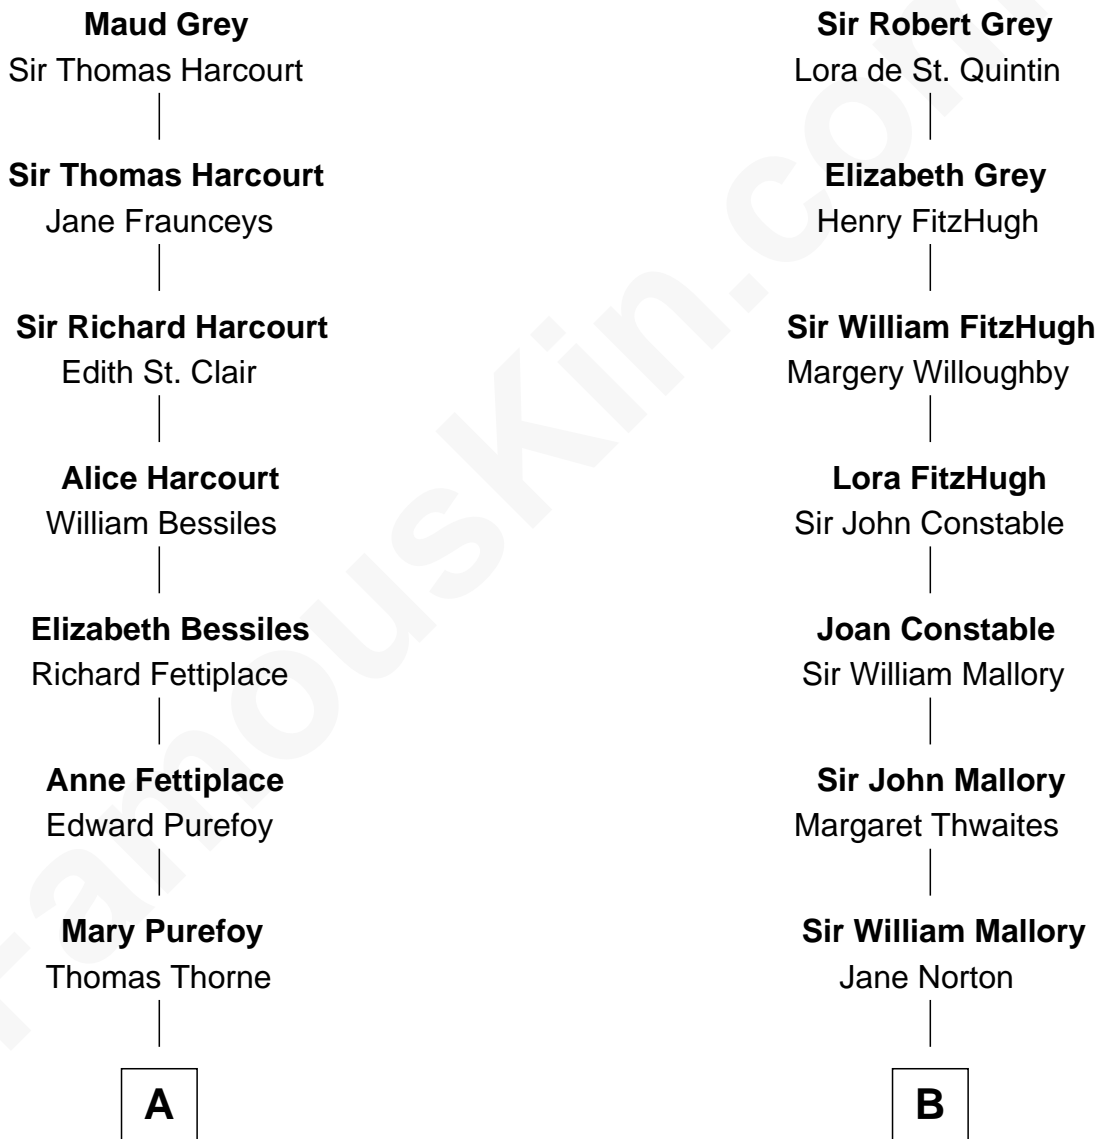

# FamousKin.com Relationship Chart of

**Humphrey Bogart**

*Movie Actor*

18th cousin of

**Judy Garland**

*Singer and Movie Actress*

**Sir John Grey**

Avice Marmion