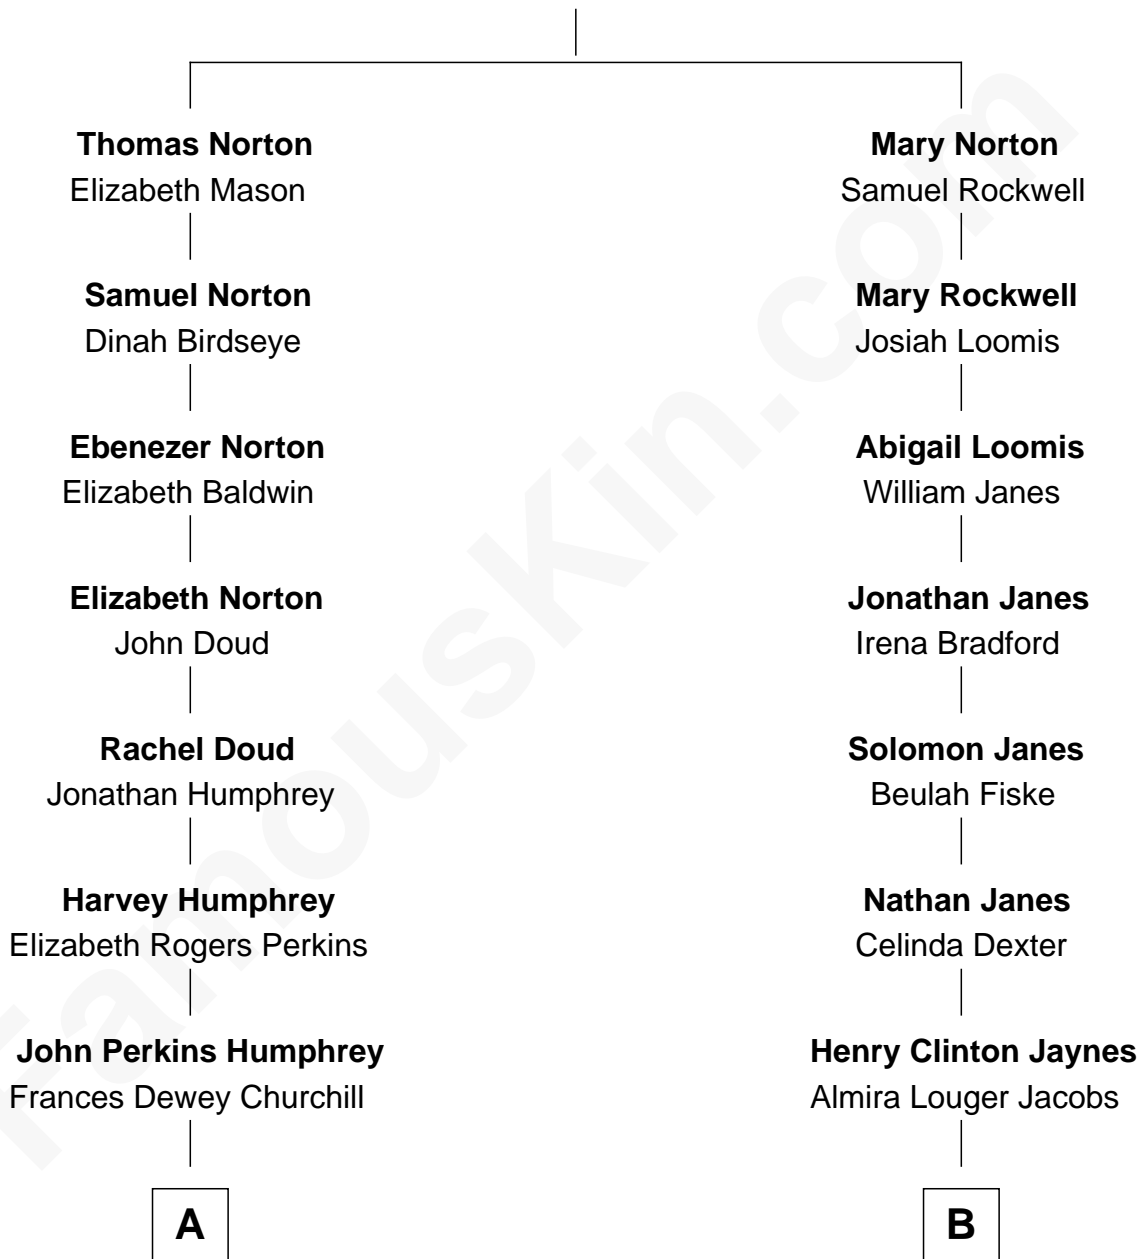

**FamousKin.com**  
**Relationship Chart of**  
**Humphrey Bogart**  
*Movie Actor*

8th cousin 1 time removed of

**Henry Fonda**  
*Movie Actor*

**Thomas Norton**  
 Grace Wells

FamousKin.com