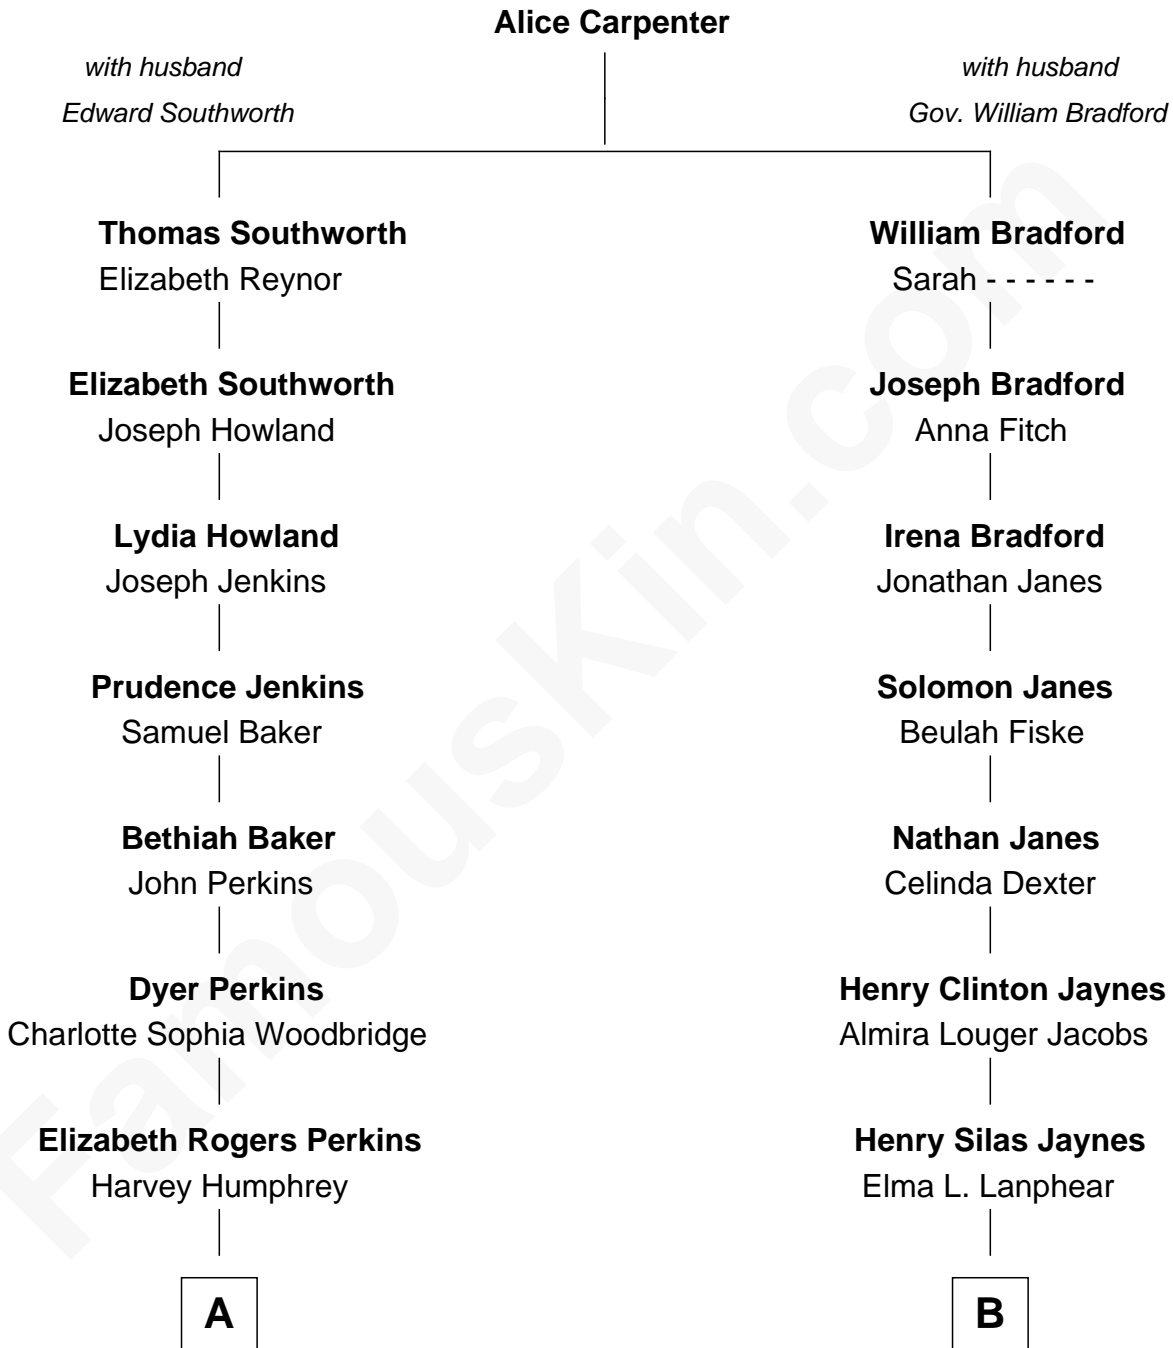

FamousKin.com
Relationship Chart of
Humphrey Bogart
Movie Actor

8th cousin 1 time removed of

Henry Fonda
Movie Actor

FamousKin.com